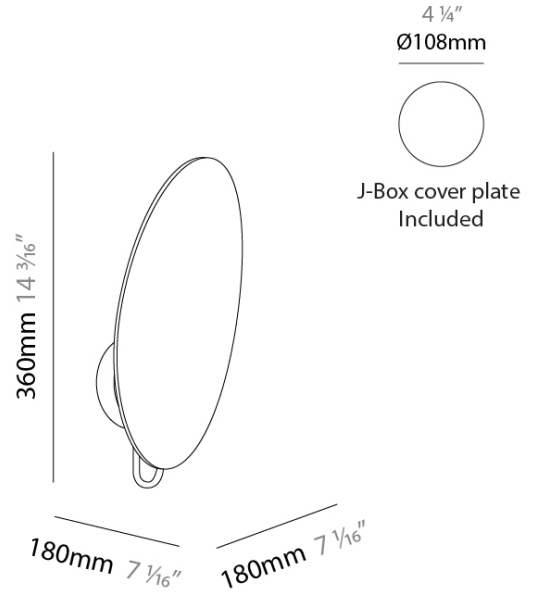

MASAI SURFACE

D43078-

base number   LED Dimming   Color Temperature   Finish Options

1. To build a product code in our configurator select the specify button on the base model # product page
2. To build a manual product code on this datasheet choose from the options listed below in blue font and add the suffix to the base model #

GENERAL

Series: Masai
Partner: Icone
Division: Design
Installation: Surface
Product Type: Wall Surface
Mounting Location: Wall
Light Distribution: Direct

PHYSICAL

Shape: Oval
Length (mm): 360
Length (in): 14 ³/₁₆"
Width (mm): 180
Width (in): 7 ¹/₁₆"
Height (mm): 180
Height (in): 7 ¹/₁₆"
Fixture Finish: WHI / BLK / BBZ / BIN
Fixture Material: Extruded Aluminum

ELECTRICAL

Lamp Type: LED
Input Wattage (W): 20
Dimming: Non-Dimming / Phase Dimming (120vac Only)
Input Voltage (V): 120Vac Direct Line

LED

Color Temperature (°K): 2700 / 3000
Nominal Lumen (lm): 1920 / 1960
CRI: >90 CRI
Lamp Life (hrs): 50000

RATINGS AND CERTIFICATIONS

Certified By: Certified for North American Standards
IP rating: IP20

PROJECT
TYPE
SPECIFIER
QUANTITY
DATE