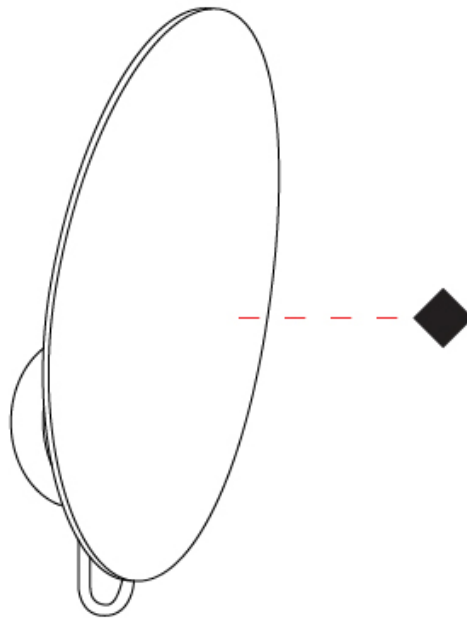

D43078-

PROJECT

TYPE

SPECIFIER

QUANTITY

DATE

D