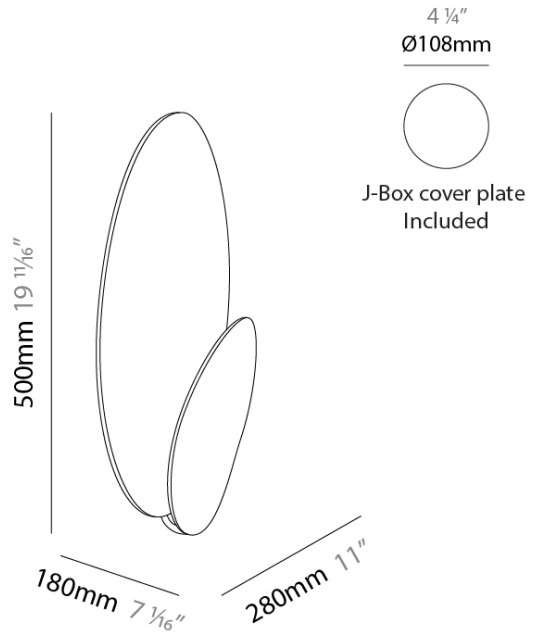

MASAI SURFACE

D43080-

base number   LED   Color   Finish
Dimming   Temperature   Options

1. To build a product code in our configurator select the specify button on the base model # product page
2. To build a manual product code on this datasheet choose from the options listed below in blue font and add the suffix to the base model #

GENERAL

Series: Masai
Partner: Icone
Division: Design
Installation: Surface
Product Type: Wall Surface
Mounting Location: Wall
Light Distribution: Indirect

PHYSICAL

Shape: Oval
Length (mm): 500
Length (in): 19 11/16
Width (mm): 280
Width (in): 11
Height (mm): 180
Height (in): 7 1/8
Fixture Finish: WHI / GPB / GPW / GPK / WBB / WBK / SPI / WBI
Fixture Material: Extruded Aluminum

ELECTRICAL

Lamp Type: LED
Input Wattage (W): 20
Dimming: Non-Dimming / Phase Dimming (120vac Only)
Input Voltage (V): 120Vac Direct Line

LED

Color Temperature (°K): 2700 / 3000
Nominal Lumen (lm): 1920 / 1960
CRI: >90 CRI
Lamp Life (hrs): 50000

RATINGS AND CERTIFICATIONS

Certified By: Certified for North American Standards
IP rating: IP20

PROJECT
TYPE
SPECIFIER
QUANTITY
DATE