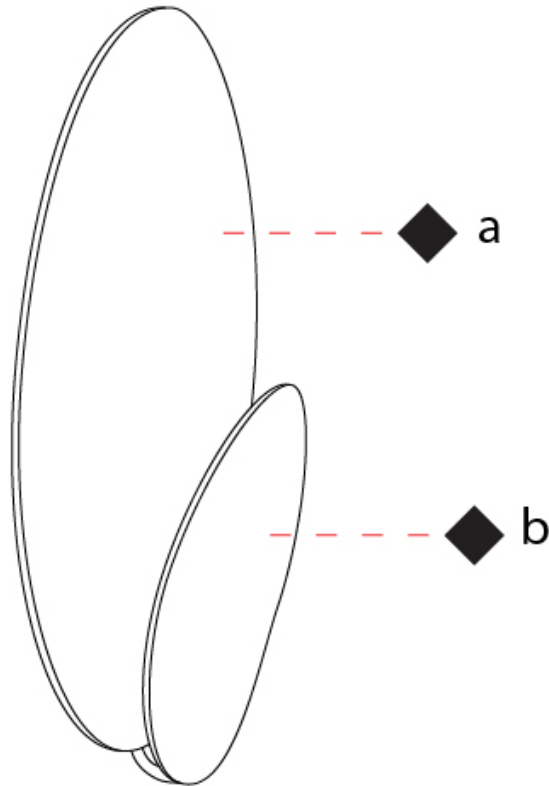

D43080-

PROJECT

TYPE

SPECIFIER

QUANTITY

DATE

D