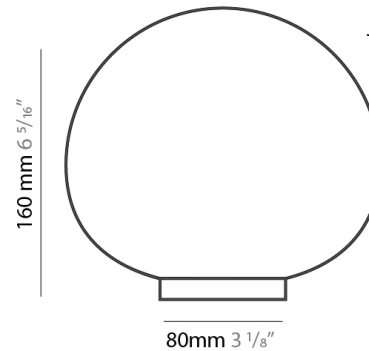

Ø108mm 4 1/4"

J-Box Cover Plate included