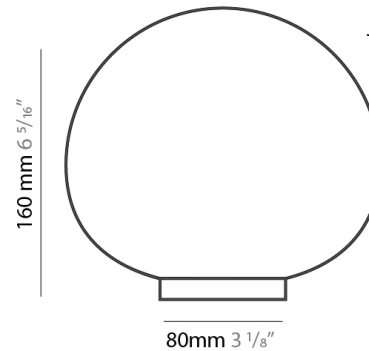

GENERAL

Series: Emisfero
 Partner: Icone
 Division: Design
 Installation: Portable
 Product Type: Table
 Mounting Location: Table
 Light Distribution: Direct

PHYSICAL

Shape: Abstract
 Diameter (mm): 160
 Diameter (in): 6 ⁵/₁₆
 Extension (mm): 160
 Extension (in): 6 ³/₁₆
 Weight (kg): 0.9
 Weight (lbs): 2.099
 Diffuser: White - Hand Blown Triplex multi Layer Glass
 Holder Finish: White
 Fixture Material: Aluminum
 Primary Material: Glass
 Upon Request: Bolt Down

PROJECT	
TYPE	
SPECIFIER	
QUANTITY	
DATE	

Ø108mm 4 1/4"

J-Box Cover Plate included

D44000

PROJECT

TYPE

SPECIFIER

QUANTITY