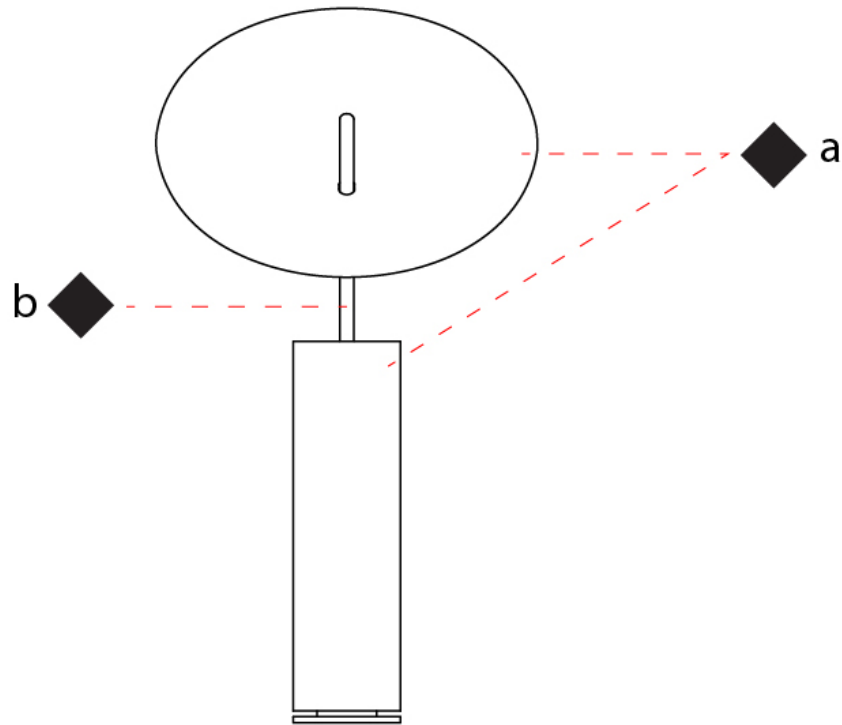

PROJECT	_____
TYPE	_____
SPECIFIER	_____
QUANTITY	_____
DATE	_____