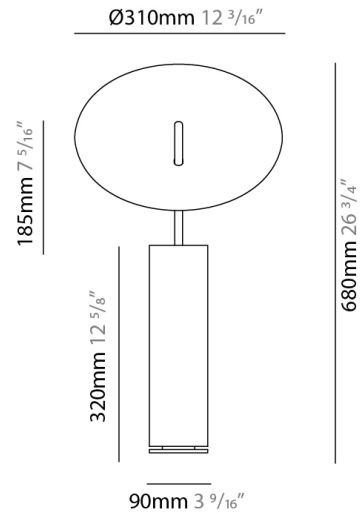

LUA PORTABLE

D44004-

base number   Finish
Options

1. To build a product code in our configurator select the specify button on the base model # product page
2. To build a manual product code on this datasheet choose from the options listed below in blue font and add the suffix to the base model #

GENERAL

Series: Lua
Partner: Icone
Division: Design
Installation: Portable
Product Type: Table
Mounting Location: Table
Light Distribution: Indirect

PHYSICAL

Shape: Round
Diameter (mm): 310
Diameter (in): 12 ³/₁₆"
Length (mm): 680
Length (in): 26 ³/₄"
Fixture Finish: WHI / WGS / BGS / RGS
Fixture Material: Aluminum
Upon Request: Bolt Down

ELECTRICAL

Lamp Type: LED
Total Output Wattage (W): 30
Dimming: Electronic Low Voltage Dimming
Driver Location: Inline Transformer Plug
Input Voltage (V): 120

LED

Color Temperature (°K): 3000
Nominal Lumen (lm): 2550
CRI: >90 CRI
Lamp Life (hrs): 50000

RATINGS AND CERTIFICATIONS

Certified By: Certified for North American Standards
IP rating: IP20

PROJECT	
TYPE	
SPECIFIER	
QUANTITY	
DATE