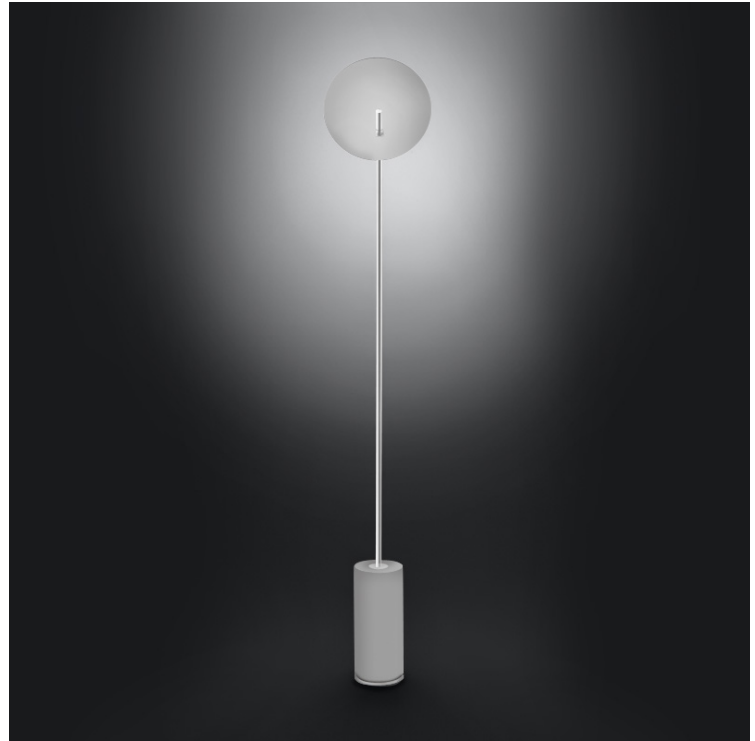

LUA PORTABLE

D44006-

base number   Finish
Options

1. To build a product code in our configurator select the specify button on the base model # product page
2. To build a manual product code on this datasheet choose from the options listed below in blue font and add the suffix to the base model #

GENERAL

Series: Lua
Partner: Icone
Division: Design
Installation: Portable
Product Type: Floor
Mounting Location: Floor
Light Distribution: Indirect

PHYSICAL

Shape: Round
Diameter (mm): 310
Diameter (in): 12 ³/₁₆
Length (mm): 1900
Length (in): 74 ¹³/₁₆
Fixture Finish: WHI / WGS / BGS / RGS
Fixture Material: Aluminum
Upon Request: Bolt Down

ELECTRICAL

Lamp Type: LED
Total Output Wattage (W): 30
Dimming: Electronic Low Voltage Dimming
Driver Location: Inline Transformer Plug
Input Voltage (V): 120

LED

Color Temperature (°K): 3000
Nominal Lumen (lm): 2550
CRI: >90 CRI
Lamp Life (hrs): 50000

RATINGS AND CERTIFICATIONS

Certified By: Certified for North American Standards
IP rating: IP20

PROJECT	_____
TYPE	_____
SPECIFIER	_____
QUANTITY	_____
DATE	_____