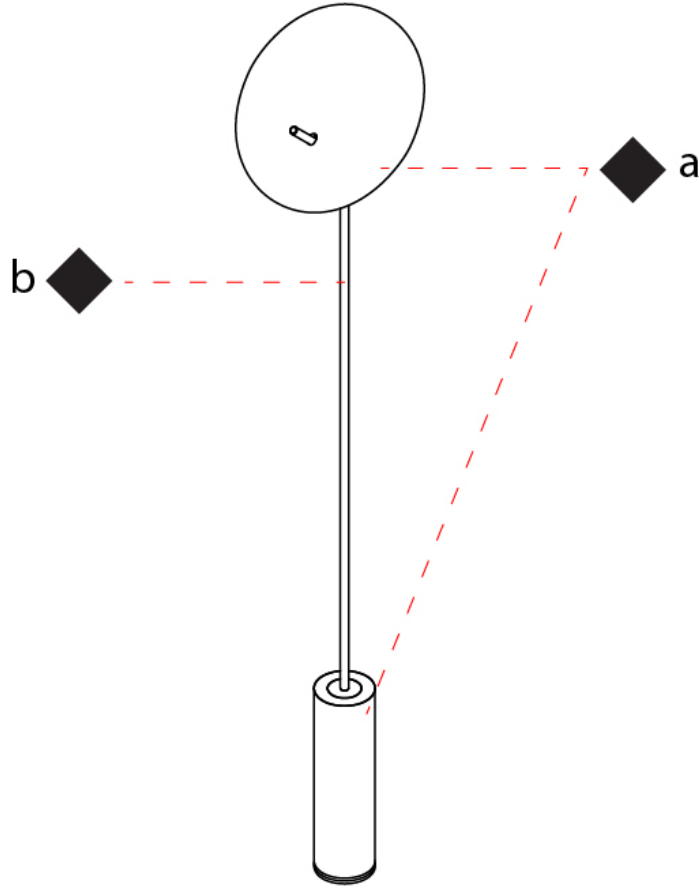

PROJECT	_____
TYPE	_____
SPECIFIER	_____
QUANTITY	_____
DATE	_____

D