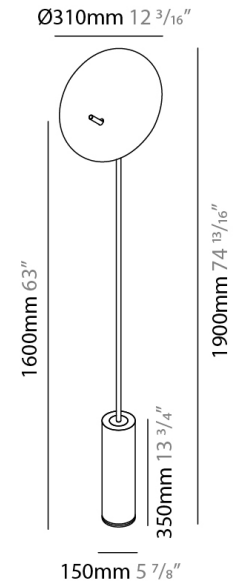

PROJECT	
TYPE	
SPECIFIER	
QUANTITY	
DATE	

LUA PORTABLE

D44006-

base number   Finish
Options

1. To build a product code in our configurator select the specify button on the base model # product page
2. To build a manual product code on this datasheet choose from the options listed below in blue font and add the suffix to the base model #

GENERAL

Series: Lua
Partner: Icone
Division: Design
Installation: Portable
Product Type: Floor
Mounting Location: Floor
Light Distribution: Indirect

PHYSICAL

Shape: Round
Diameter (mm): 310
Diameter (in): 12 ³/₁₆
Length (mm): 1900
Length (in): 74 ¹³/₁₆
Fixture Finish: WHI / WGS / BGS / RGS
Fixture Material: Aluminum
Upon Request: Bolt Down

ELECTRICAL

Lamp Type: LED
Total Output Wattage (W): 30
Dimming: Electronic Low Voltage Dimming
Driver Location: Inline Transformer Plug
Input Voltage (V): 120

LED

Color Temperature (°K): 3000
Nominal Lumen (lm): 2550
CRI: >90 CRI
Lamp Life (hrs): 50000

RATINGS AND CERTIFICATIONS

Certified By: Certified for North American Standards
IP rating: IP20