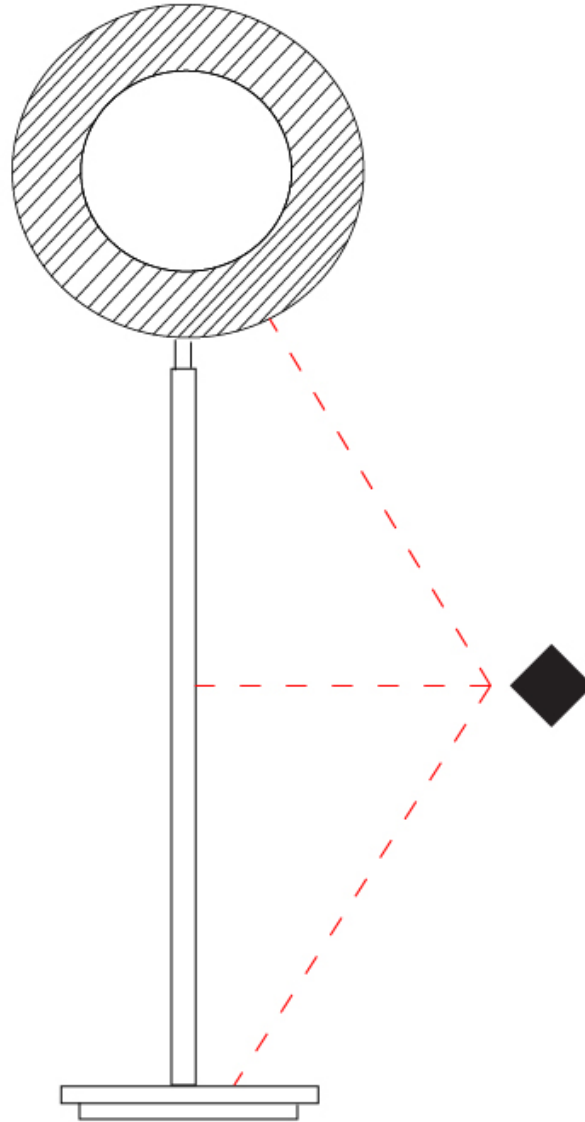

D44008-

PROJECT _____

TYPE _____

SPECIFIER _____

QUANTITY _____

DATE _____

D