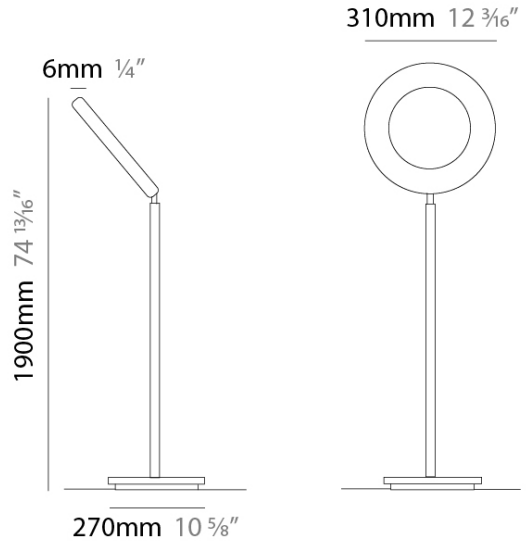

PROJECT	
TYPE	
SPECIFIER	
QUANTITY	
DATE	

VERA PORTABLE

D44008- -
base number   Color   Finish
                         Temperature   Options

1. To build a product code in our configurator select the specify button on the base model # product page
2. To build a manual product code on this datasheet choose from the options listed below in blue font and add the suffix to the base model #

GENERAL

Series: Vera
Partner: Icone
Division: Design
Installation: Portable
Product Type: Floor
Mounting Location: Floor
Light Distribution: Adjustable

PHYSICAL

Shape: Round
Diameter (mm): 310
Diameter (in): 12 3/16
Height (mm): 1900
Height (in): 74 13/16
Fixture Finish: ALU / BLK / WHI
Fixture Material: Aluminum
Upon Request: Bolt Down

ELECTRICAL

Lamp Type: LED
Total Output Wattage (W): 25.2
Dimming: Electronic Low Voltage Dimming
Driver Location: Inline Transformer Plug
Input Voltage (V): 120
Constant Current (MA): 700

LED

Color Temperature (°K): 2700 / 3000
Nominal Lumen (lm): 3897
CRI: >90 CRI
Lamp Life (hrs): 50000

RATINGS AND CERTIFICATIONS

Certified By: Certified for North American Standards
IP rating: IP20