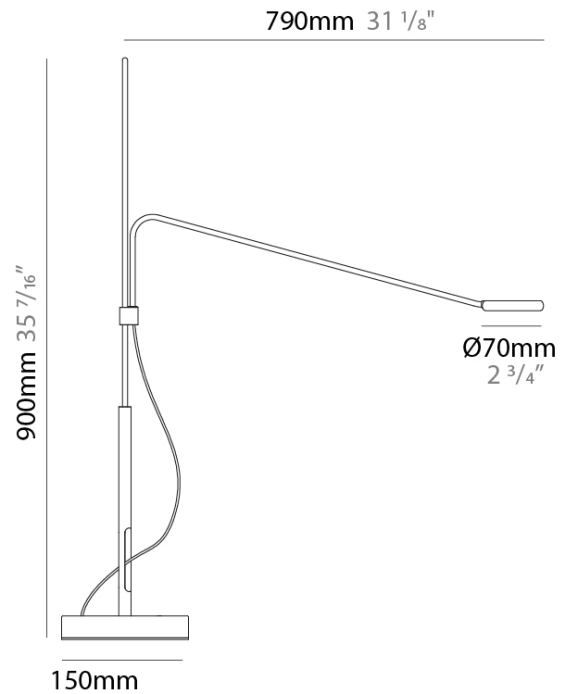

TECLA PORTABLE

D44014- _____

base number   Color   Finish
                          Temperature   Options

1. To build a product code in our configurator select the specify button on the base model # product page
2. To build a manual product code on this datasheet choose from the options listed below in blue font and add the suffix to the base model #

GENERAL

Series: Tecla _____
Partner: Icone _____
Division: Design _____
Installation: Portable _____
Product Type: Table _____
Mounting Location: Table _____
Light Distribution: Adjustable _____

PHYSICAL

Shape: Abstract _____
Length (mm): 790 _____
Length (in): 31 1/8 _____
Height (mm): 900 _____
Height (in): 35 7/16 _____
Fixture Finish: WHI / BLK _____
Fixture Material: Metal _____

ELECTRICAL

Lamp Type: LED _____
Input Wattage (W): 5 _____
Dimming: In-Line Dimming _____
Control Gear: Optical Sensor _____
Driver Location: Inline Transformer Plug _____
Input Voltage (V): 120 _____
Output Voltage (V): 24 _____

LED

Number of LEDs: 1 _____
Color Temperature (°K): 2700 / 3000 _____
Nominal Lumen (lm): 536 _____
CRI: >90 CRI _____
Lamp Life (hrs): 50000 _____

RATINGS AND CERTIFICATIONS

Certified By: Certified for North American Standards _____
IP rating: IP20 _____