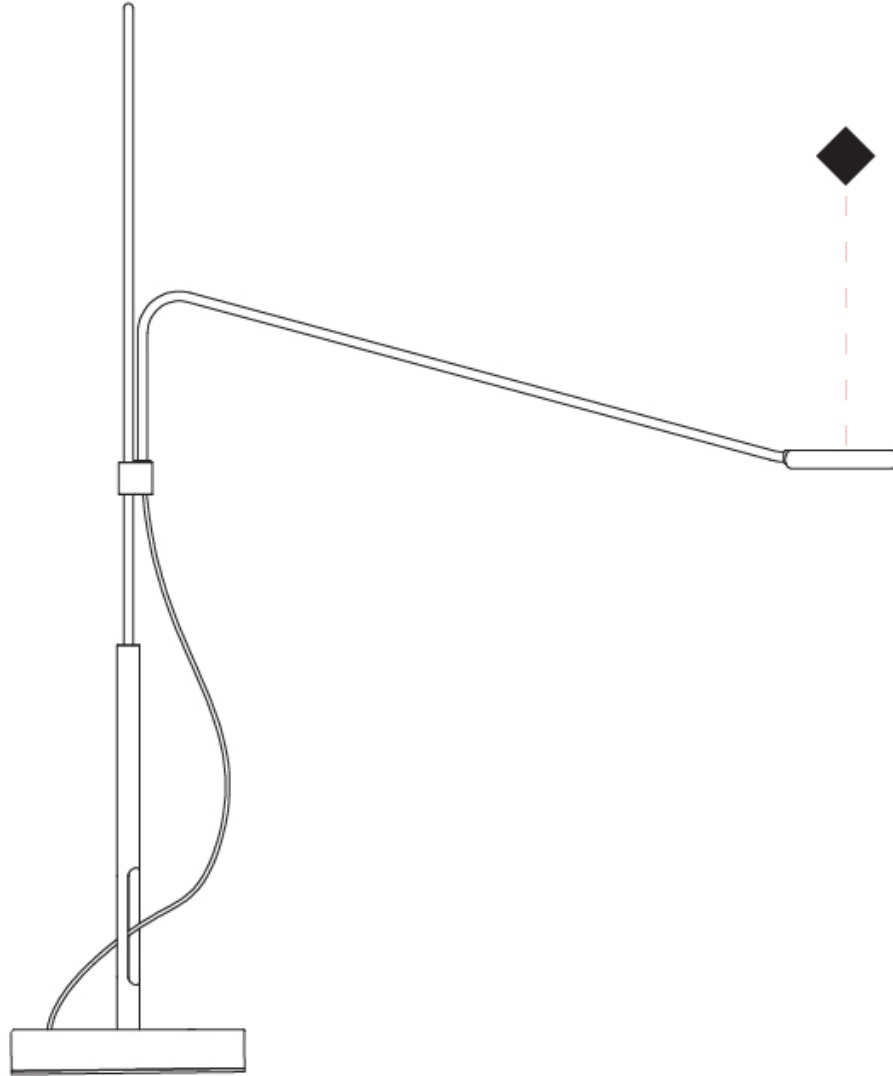

TECLA PORTABLE

D44014-

PROJECT

TYPE

SPECIFIER

QUANTITY

DATE

D