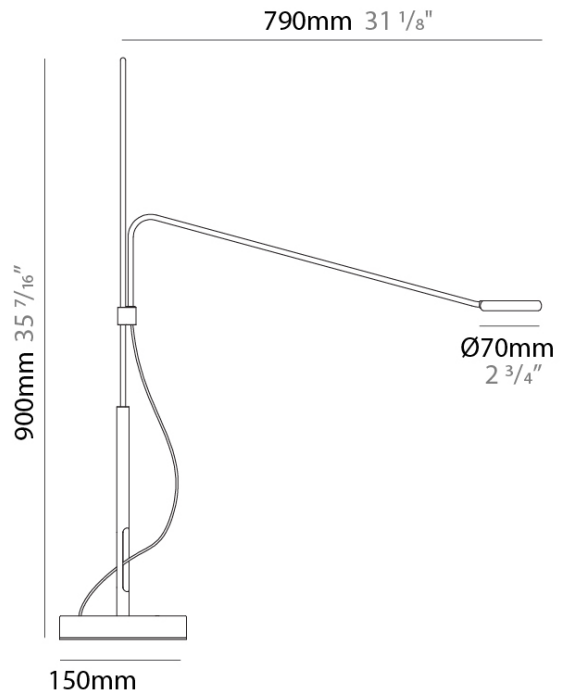

TECLA PORTABLE

D44014- _____ - _____

base number   Color   Finish
                          Temperature   Options

1. To build a product code in our configurator select the specify button on the base model # product page
2. To build a manual product code on this datasheet choose from the options listed below in blue font and add the suffix to the base model #

GENERAL

Series: Tecla _____
Partner: Icone _____
Division: Design _____
Installation: Portable _____
Product Type: Table _____
Mounting Location: Table _____
Light Distribution: Adjustable _____

PHYSICAL

Shape: Abstract _____
Length (mm): 790 _____
Length (in): 31 1/8 _____
Height (mm): 900 _____
Height (in): 35 7/16 _____
Fixture Finish: WHI / BLK _____
Fixture Material: Metal _____

ELECTRICAL

Lamp Type: LED _____
Input Wattage (W): 5 _____
Dimming: In-Line Dimming _____
Control Gear: Optical Sensor _____
Driver Location: Inline Transformer Plug _____
Input Voltage (V): 120 _____
Output Voltage (V): 24 _____

LED

Number of LEDs: 1 _____
Color Temperature (°K): 2700 / 3000 _____
Nominal Lumen (lm): 536 _____
CRI: >90 CRI _____
Lamp Life (hrs): 50000 _____

RATINGS AND CERTIFICATIONS

Certified By: Certified for North American Standards _____
IP rating: IP20 _____