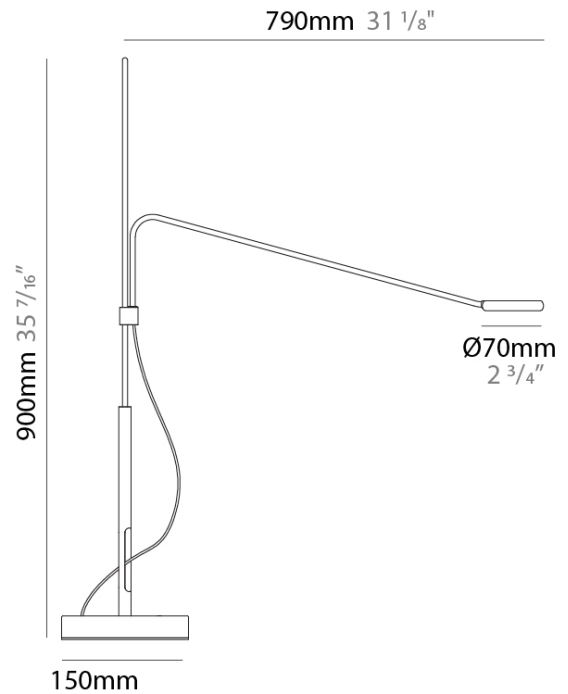

PROJECT	
TYPE	
SPECIFIER	
QUANTITY	
DATE	

TECLA PORTABLE

D44014- -
base number   Color   Finish
                         Temperature   Options

1. To build a product code in our configurator select the specify button on the base model # product page
2. To build a manual product code on this datasheet choose from the options listed below in blue font and add the suffix to the base model #

GENERAL
Series: Tecla
Partner: Icone
Division: Design
Installation: Portable
Product Type: Table
Mounting Location: Table
Light Distribution: Adjustable

PHYSICAL
Shape: Abstract
Length (mm): 790
Length (in): 31 1/8
Height (mm): 900
Height (in): 35 7/16
Fixture Finish: WHI / BLK
Fixture Material: Metal

ELECTRICAL
Lamp Type: LED
Input Wattage (W): 5
Dimming: In-Line Dimming
Control Gear: Optical Sensor
Driver Location: Inline Transformer Plug
Input Voltage (V): 120
Output Voltage (V): 24

LED
Number of LEDs: 1
Color Temperature (°K): 2700 / 3000
Nominal Lumen (lm): 536
CRI: >90 CRI
Lamp Life (hrs): 50000

RATINGS AND CERTIFICATIONS
Certified By: Certified for North American Standards
IP rating: IP20