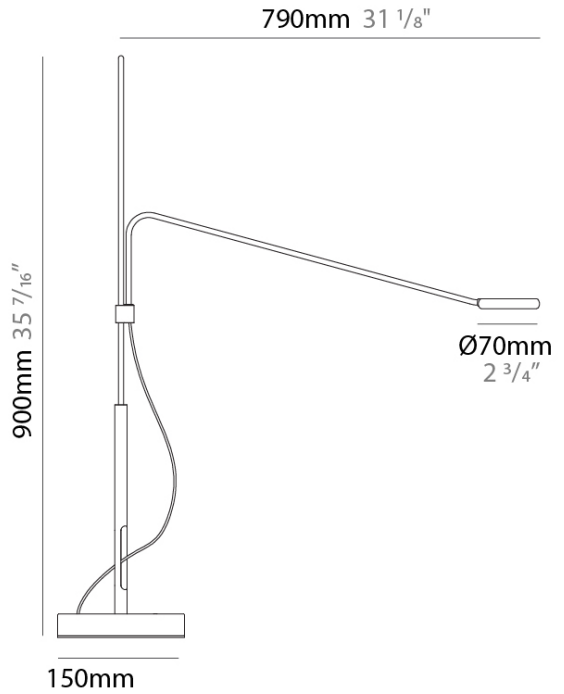

PROJECT	
TYPE	
SPECIFIER	
QUANTITY	
DATE	

TECLA PORTABLE

D44014- -
base number   Color   Finish
                         Temperature   Options

1. To build a product code in our configurator select the specify button on the base model # product page
2. To build a manual product code on this datasheet choose from the options listed below in blue font and add the suffix to the base model #

GENERAL

Series: Tecla
Partner: Icone
Division: Design
Installation: Portable
Product Type: Table
Mounting Location: Table
Light Distribution: Adjustable

PHYSICAL

Shape: Abstract
Length (mm): 790
Length (in): 31 1/8
Height (mm): 900
Height (in): 35 7/16
Fixture Finish: WHI / BLK
Fixture Material: Metal

ELECTRICAL

Lamp Type: LED
Input Wattage (W): 5
Dimming: In-Line Dimming
Control Gear: Optical Sensor
Driver Location: Inline Transformer Plug
Input Voltage (V): 120
Output Voltage (V): 24

LED

Number of LEDs: 1
Color Temperature (°K): 2700 / 3000
Nominal Lumen (lm): 536
CRI: >90 CRI
Lamp Life (hrs): 50000

RATINGS AND CERTIFICATIONS

Certified By: Certified for North American Standards
IP rating: IP20