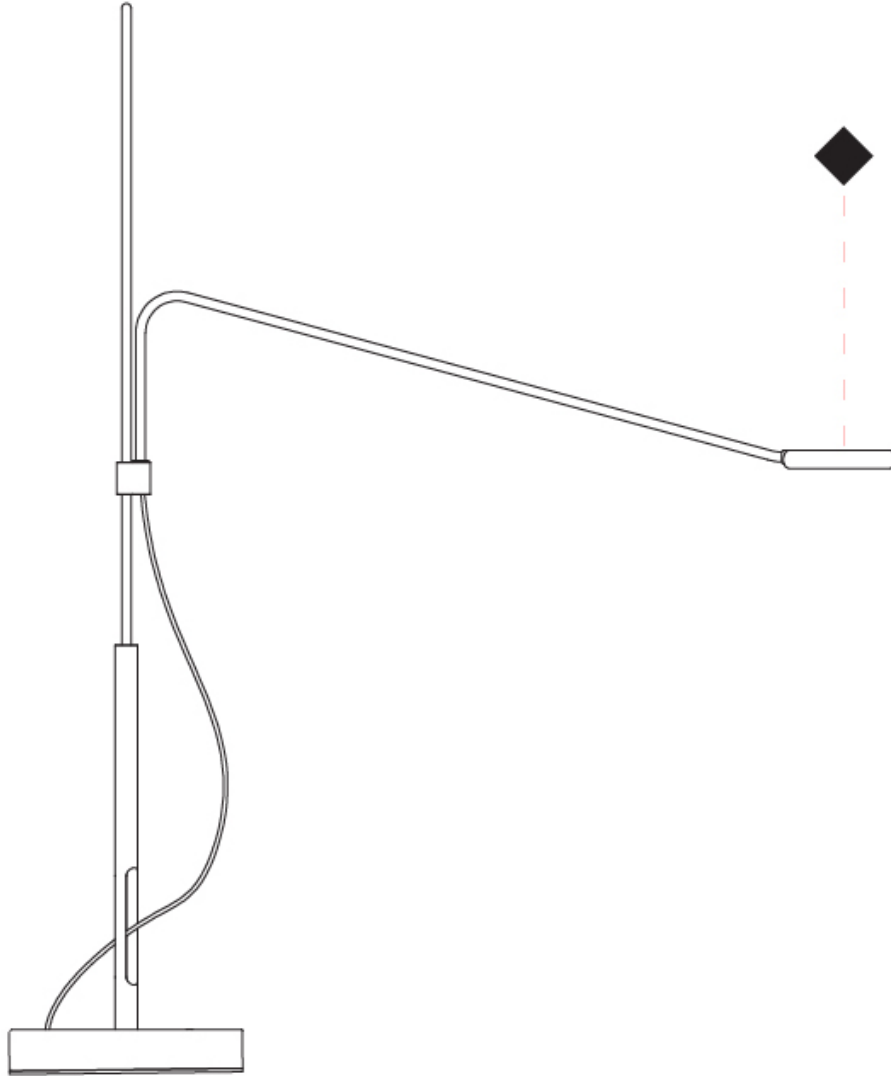

TECLA PORTABLE

D44014-

PROJECT

TYPE

SPECIFIER

QUANTITY

DATE

D