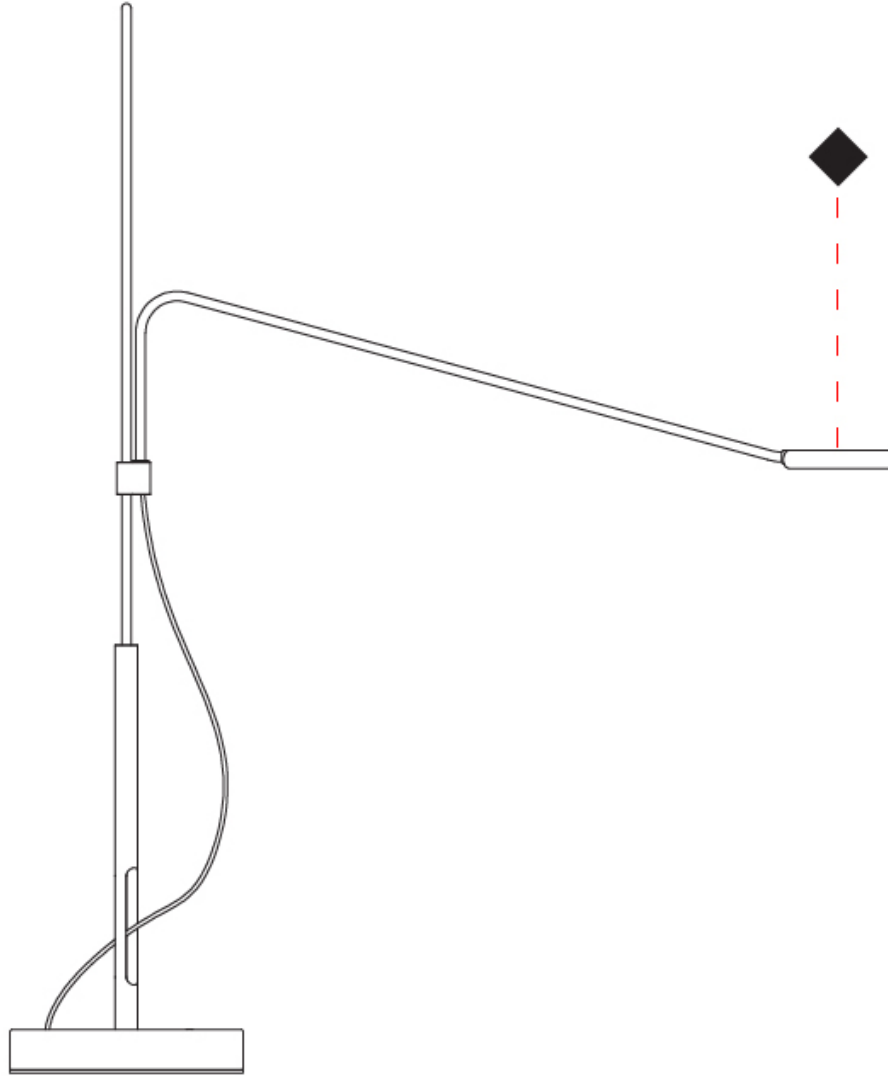

TECLA PORTABLE

D44015-

PROJECT

TYPE

SPECIFIER

QUANTITY

DATE

D