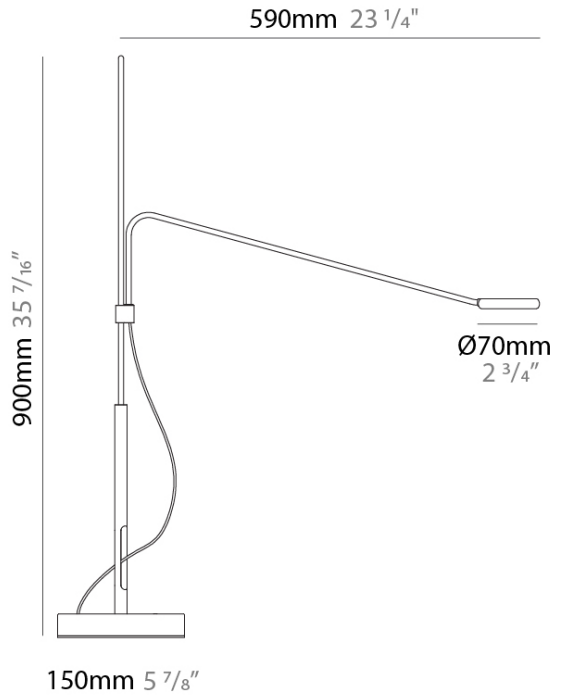

PROJECT	
TYPE	
SPECIFIER	
QUANTITY	
DATE	

TECLA PORTABLE

D44015- -
base number   Color   Finish
                         Temperature   Options

1. To build a product code in our configurator select the specify button on the base model # product page
2. To build a manual product code on this datasheet choose from the options listed below in blue font and add the suffix to the base model #

GENERAL

Series: Tecla
Partner: Icone
Division: Design
Installation: Portable
Product Type: Table
Mounting Location: Table
Light Distribution: Adjustable

PHYSICAL

Shape: Abstract
Length (mm): 590
Length (in): 23 1/4
Height (mm): 900
Height (in): 35 7/16
Fixture Finish: WHI / BLK
Fixture Material: Metal

ELECTRICAL

Lamp Type: LED
Input Wattage (W): 5
Dimming: In-Line Dimming
Control Gear: Optical Sensor
Driver Location: Inline Transformer Plug
Input Voltage (V): 120
Output Voltage (V): 24

LED

Number of LEDs: 1
Color Temperature (°K): 2700 / 3000
Nominal Lumen (lm): 536
CRI: >90 CRI
Lamp Life (hrs): 50000

RATINGS AND CERTIFICATIONS

Certified By: Certified for North American Standards
IP rating: IP20