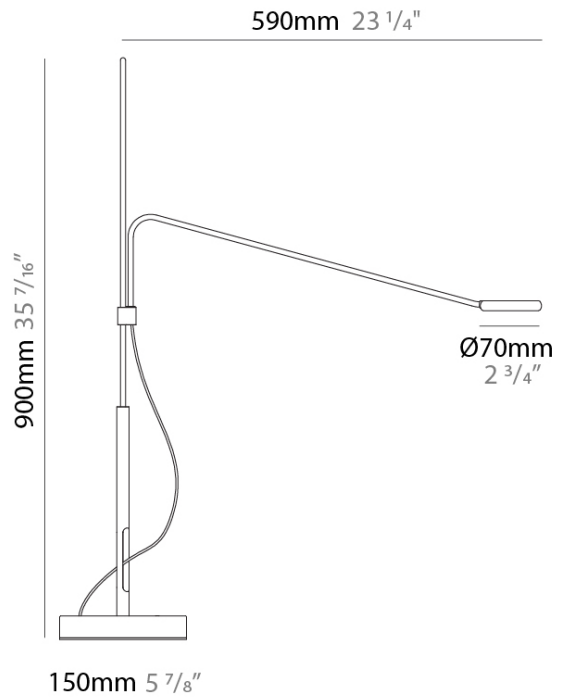

TECLA PORTABLE

D44015- _____

base number   Color _____   Finish _____
                                         Temperature   Options

1. To build a product code in our configurator select the specify button on the base model # product page
2. To build a manual product code on this datasheet choose from the options listed below in blue font and add the suffix to the base model #

GENERAL

Series: Tecla _____
Partner: Icone _____
Division: Design _____
Installation: Portable _____
Product Type: Table _____
Mounting Location: Table _____
Light Distribution: Adjustable _____

PHYSICAL

Shape: Abstract _____
Length (mm): 590 _____
Length (in): 23 1/4 _____
Height (mm): 900 _____
Height (in): 35 7/16 _____
Fixture Finish: WHI / BLK _____
Fixture Material: Metal _____

ELECTRICAL

Lamp Type: LED _____
Input Wattage (W): 5 _____
Dimming: In-Line Dimming _____
Control Gear: Optical Sensor _____
Driver Location: Inline Transformer Plug _____
Input Voltage (V): 120 _____
Output Voltage (V): 24 _____

LED

Number of LEDs: 1 _____
Color Temperature (°K): 2700 / 3000 _____
Nominal Lumen (lm): 536 _____
CRI: >90 CRI _____
Lamp Life (hrs): 50000 _____

RATINGS AND CERTIFICATIONS

Certified By: Certified for North American Standards _____
IP rating: IP20 _____