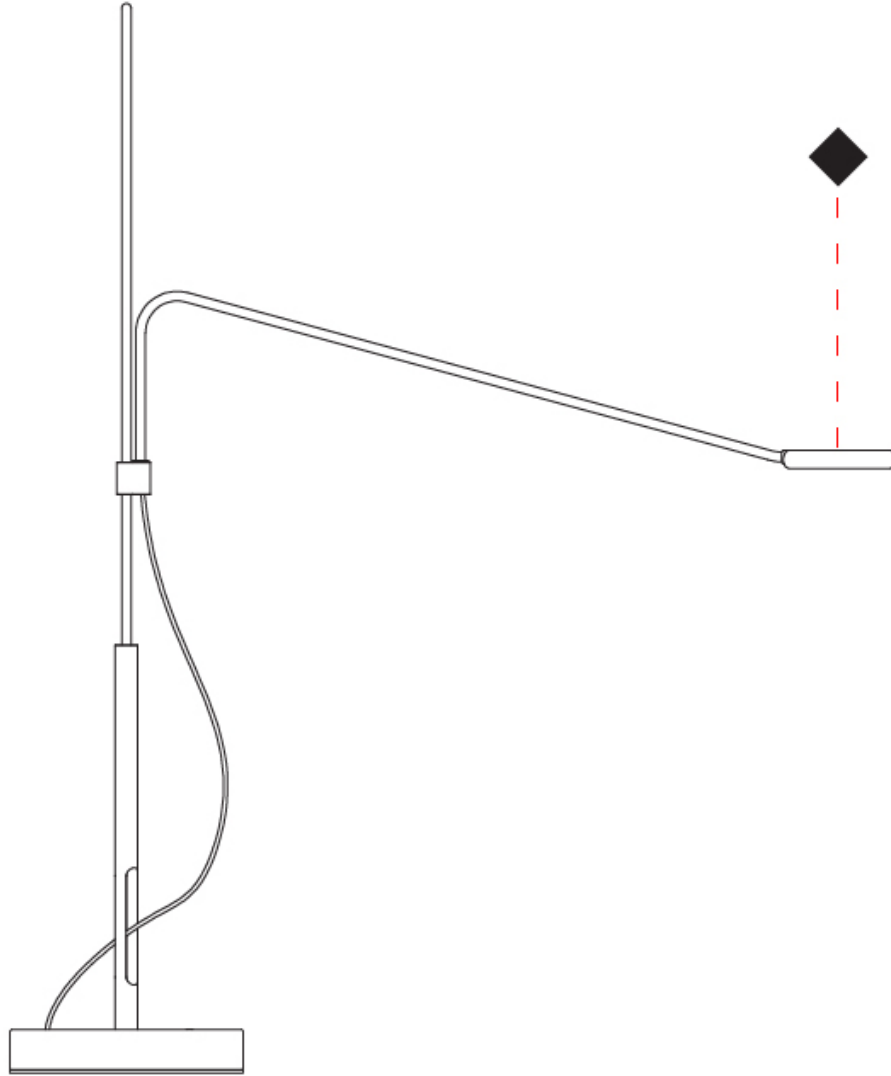

TECLA PORTABLE

D44015-

PROJECT _____

TYPE _____

SPECIFIER _____

QUANTITY _____

DATE _____

D