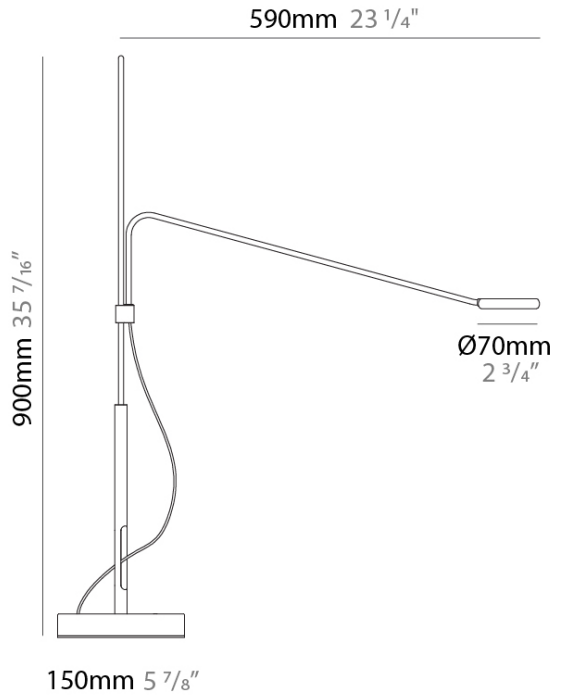

PROJECT	
TYPE	
SPECIFIER	
QUANTITY	
DATE	

TECLA PORTABLE

D44015- -
base number   Color   Finish
                         Temperature   Options

1. To build a product code in our configurator select the specify button on the base model # product page
2. To build a manual product code on this datasheet choose from the options listed below in blue font and add the suffix to the base model #

GENERAL

Series: Tecla
Brand: Icone
Division: Design
Mounting Type: Portable
Mounting Location: Table
Subcategory: On/Off Switch

PHYSICAL

Shape: Abstract
Length (mm): 590
Length (in): 23 1/4
Height (mm): 900
Height (in): 35 7/16
Light Distribution: Direct
Fixture Finish: WHI / BLK
Fixture Material: Metal

ELECTRICAL

Lamp Type: LED
Input Wattage (W): 5
Dimming: In-Line Dimming
Control Gear: Optical Sensor
Driver Location: Inline Transformer Plug
Input Voltage (V): 120
Output Voltage (V): 24

LED

Number of LEDs: 1
Color Temperature (°K): 2700 / 3000
Nominal Lumen (lm): 536
CRI: >90 CRI
Lamp Life (hrs): 50000

RATINGS AND CERTIFICATIONS

Certified By: Certified for North American Standards
IP rating: IP20