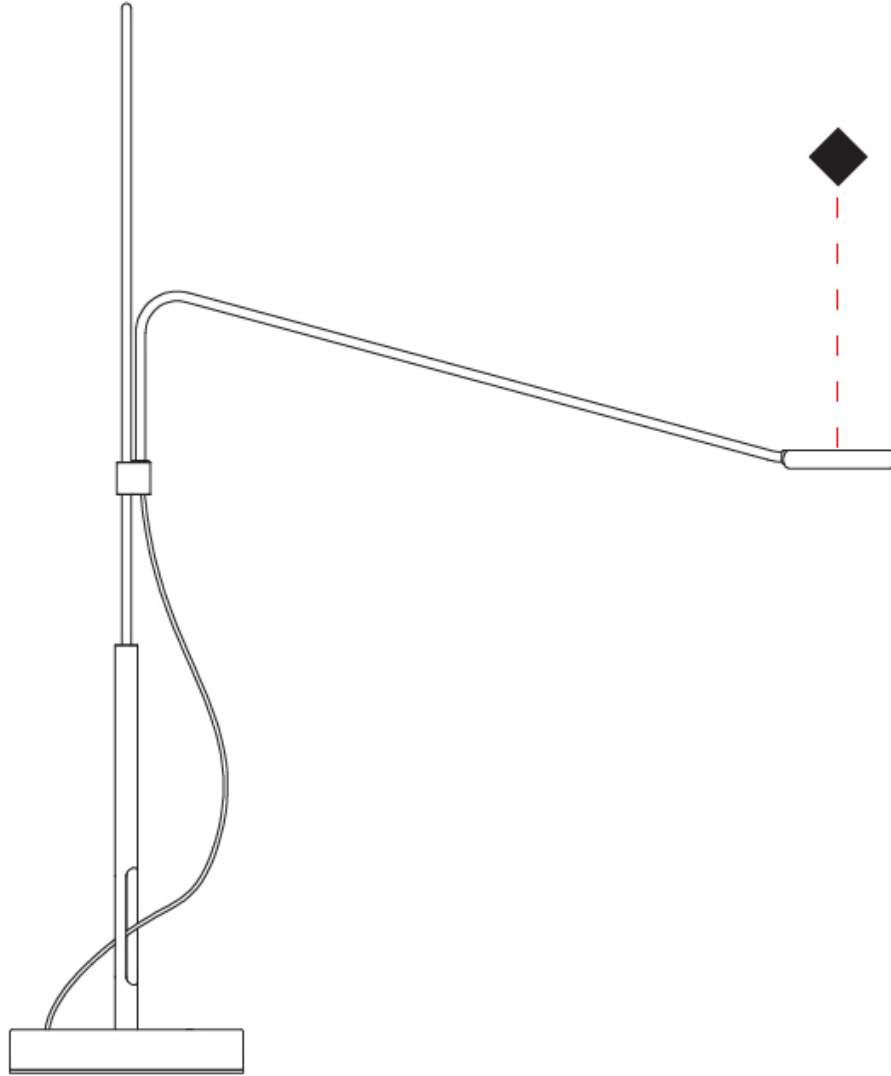

D44015-

PROJECT

TYPE

SPECIFIER

QUANTITY

DATE

D