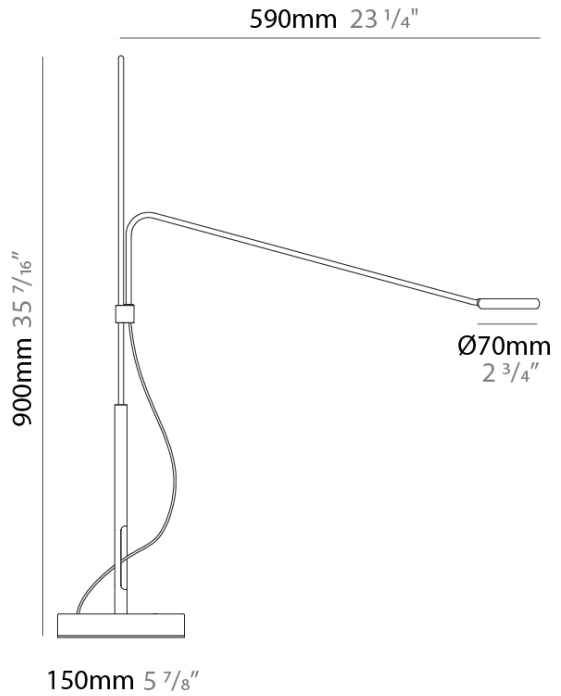

PROJECT	
TYPE	
SPECIFIER	
QUANTITY	
DATE	

TECLA PORTABLE

D44015- -
base number   Color   Finish
                          Temperature   Options

1. To build a product code in our configurator select the specify button on the base model # product page
2. To build a manual product code on this datasheet choose from the options listed below in blue font and add the suffix to the base model #

GENERAL
Series: Tecla
Brand: Icone
Division: Design
Mounting Type: Portable
Mounting Location: Table
Subcategory: On/Off Switch

PHYSICAL
Shape: Abstract
Length (mm): 590
Length (in): 23 1/4
Height (mm): 900
Height (in): 35 7/16
Light Distribution: Direct
Fixture Finish: WHI / BLK
Fixture Material: Metal

ELECTRICAL
Lamp Type: LED
Input Wattage (W): 5
Dimming: In-Line Dimming
Control Gear: Optical Sensor
Driver Location: Inline Transformer Plug
Input Voltage (V): 120
Output Voltage (V): 24

LED
Number of LEDs: 1
Color Temperature (°K): 2700 / 3000
Nominal Lumen (lm): 536
CRI: >90 CRI
Lamp Life (hrs): 50000

RATINGS AND CERTIFICATIONS
Certified By: Certified for North American Standards
IP rating: IP20