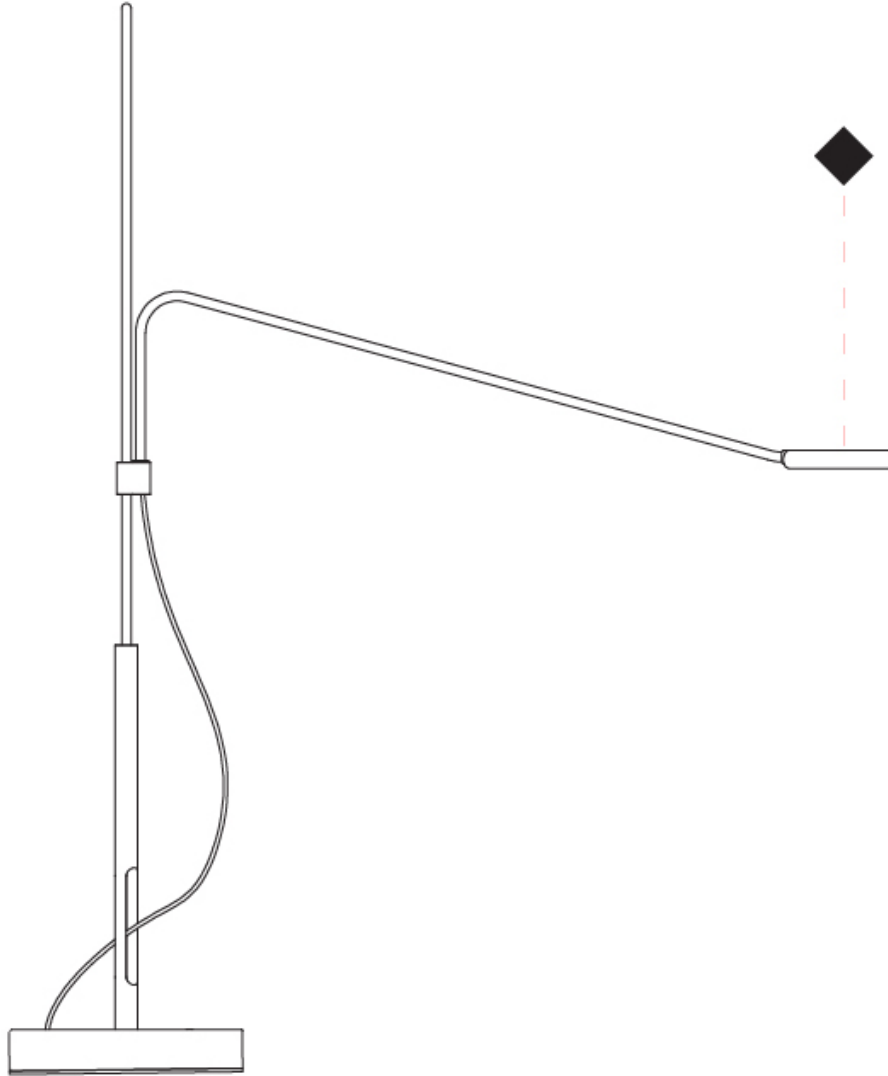

TECLA PORTABLE

D44016-

PROJECT

TYPE

SPECIFIER

QUANTITY

DATE

D