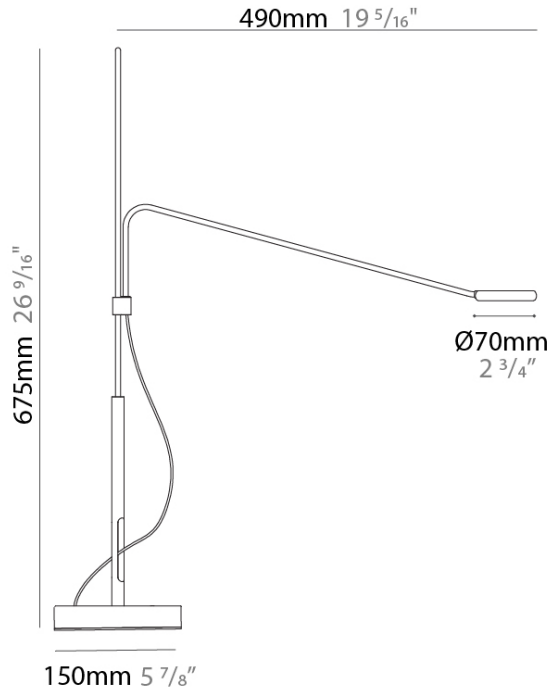

PROJECT	
TYPE	
SPECIFIER	
QUANTITY	
DATE	

TECLA PORTABLE

D44016- -
base number   Color   Finish
                         Temperature   Options

1. To build a product code in our configurator select the specify button on the base model # product page
2. To build a manual product code on this datasheet choose from the options listed below in blue font and add the suffix to the base model #

GENERAL

Series: Tecla
Partner: Icone
Division: Design
Installation: Portable
Product Type: Table
Mounting Location: Table
Light Distribution: Adjustable

PHYSICAL

Shape: Abstract
Length (mm): 490
Length (in): 19 5/16
Height (mm): 675
Height (in): 26 9/16
Fixture Finish: WHI / BLK
Fixture Material: Metal

ELECTRICAL

Lamp Type: LED
Input Wattage (W): 5
Dimming: In-Line Dimming
Control Gear: Optical Sensor
Driver Location: Inline Transformer Plug
Input Voltage (V): 120
Output Voltage (V): 24

LED

Number of LEDs: 1
Color Temperature (°K): 2700 / 3000
Nominal Lumen (lm): 536
CRI: >90 CRI
Lamp Life (hrs): 50000

RATINGS AND CERTIFICATIONS

Certified By: Certified for North American Standards
IP rating: IP20