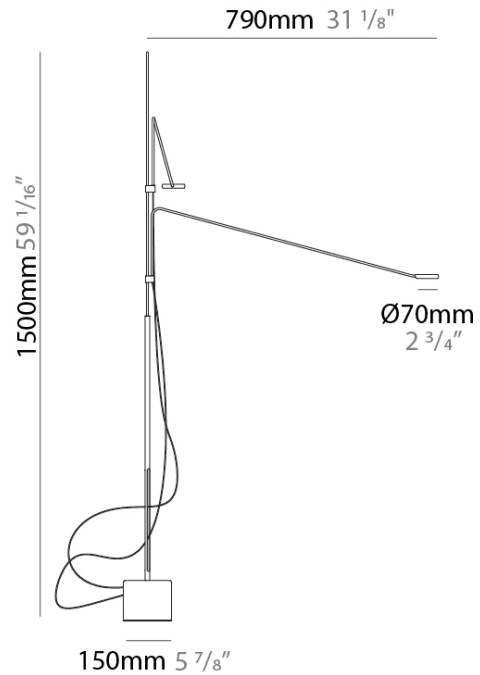

TECLA PORTABLE

D44017- -

base number
Color   Temperature   Finish   Options

1. To build a product code in our configurator select the specify button on the base model # product page
2. To build a manual product code on this datasheet choose from the options listed below in blue font and add the suffix to the base model #

GENERAL

Series: Tecla _____
Partner: Icone _____
Division: Design _____
Installation: Portable _____
Product Type: Floor _____
Mounting Location: Floor _____
Light Distribution: Adjustable _____

PHYSICAL

Shape: Abstract _____
Length (mm): 790 _____
Length (in): 31 1/8 _____
Height (mm): 1500 _____
Height (in): 59 1/16 _____
Fixture Finish: WHI / BLK _____
Fixture Material: Metal _____

ELECTRICAL

Lamp Type: LED _____
Input Wattage (W): 5 _____
Dimming: In-Line Dimming _____
Control Gear: Optical Sensor _____
Driver Location: Inline Transformer Plug _____
Input Voltage (V): 120 _____
Output Voltage (V): 24 _____

LED

Number of LEDs: 1 _____
Color Temperature (°K): 2700 / 3000 _____
Nominal Lumen (lm): 536 _____
CRI: >90 CRI _____
Lamp Life (hrs): 50000 _____

RATINGS AND CERTIFICATIONS

Certified By: Certified for North American Standards _____
IP rating: IP20 _____