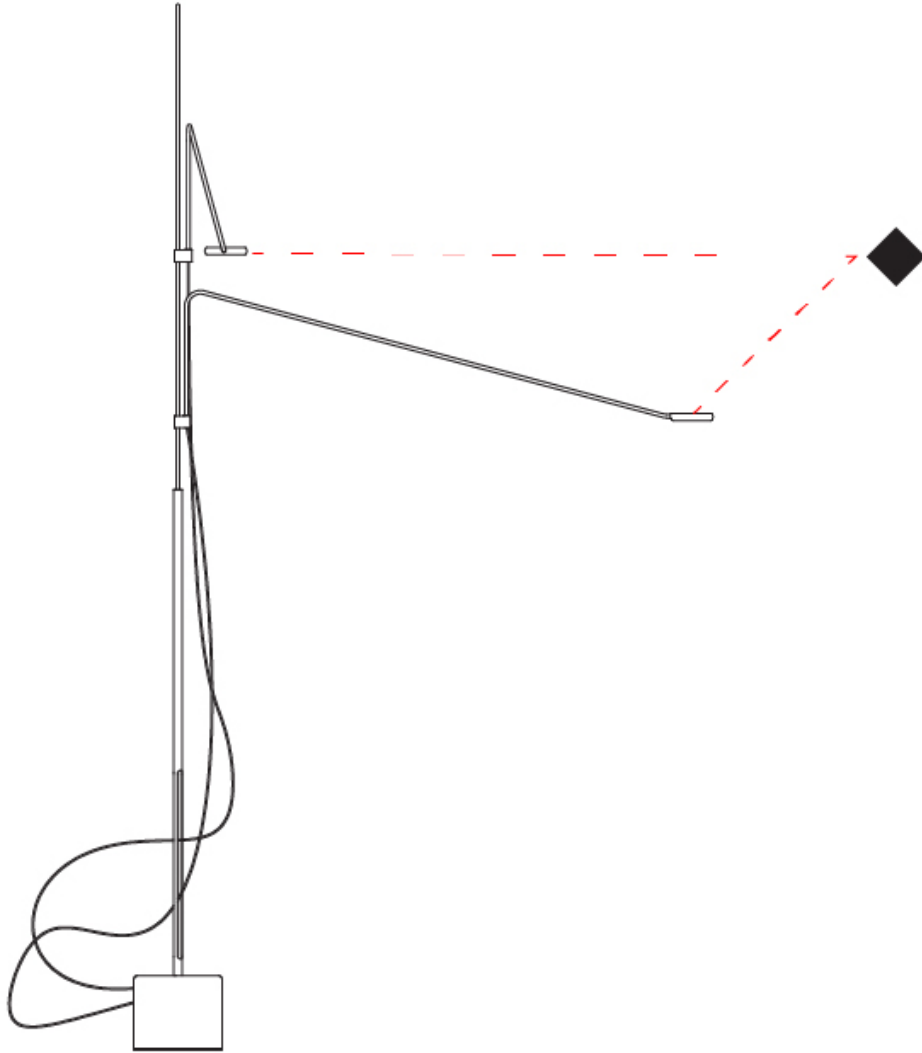

D44017-

PROJECT	_____
TYPE	_____
SPECIFIER	_____
QUANTITY	_____
DATE	_____