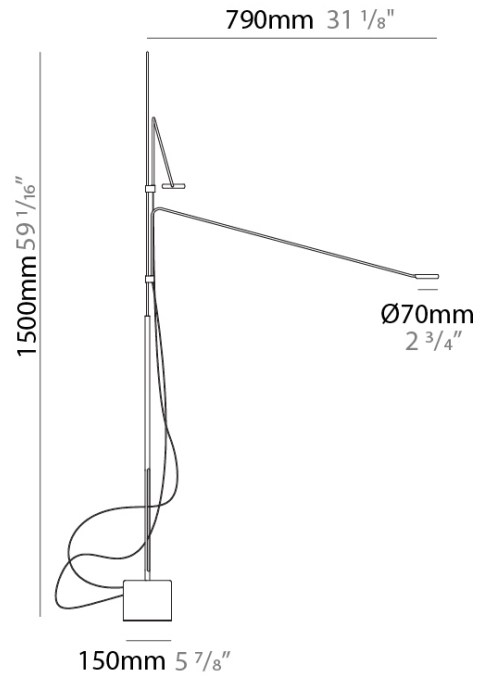

PROJECT	_____
TYPE	_____
SPECIFIER	_____
QUANTITY	_____
DATE	_____

TECLA PORTABLE

D44017- _____ - _____
base number   Color   Finish
                            Temperature   Options

1. To build a product code in our configurator select the specify button on the base model # product page
2. To build a manual product code on this datasheet choose from the options listed below in blue font and add the suffix to the base model #

GENERAL
Series: Tecla
Partner: Icone
Division: Design
Installation: Portable
Product Type: Floor
Mounting Location: Floor
Light Distribution: Adjustable

PHYSICAL
Shape: Abstract
Length (mm): 790
Length (in): 31 1/8
Height (mm): 1500
Height (in): 59 1/16
Fixture Finish: WHI / BLK
Fixture Material: Metal

ELECTRICAL
Lamp Type: LED
Input Wattage (W): 5
Dimming: In-Line Dimming
Control Gear: Optical Sensor
Driver Location: Inline Transformer Plug
Input Voltage (V): 120
Output Voltage (V): 24

LED
Number of LEDs: 1
Color Temperature (°K): 2700 / 3000
Nominal Lumen (lm): 536
CRI: >90 CRI
Lamp Life (hrs): 50000

RATINGS AND CERTIFICATIONS
Certified By: Certified for North American Standards
IP rating: IP20