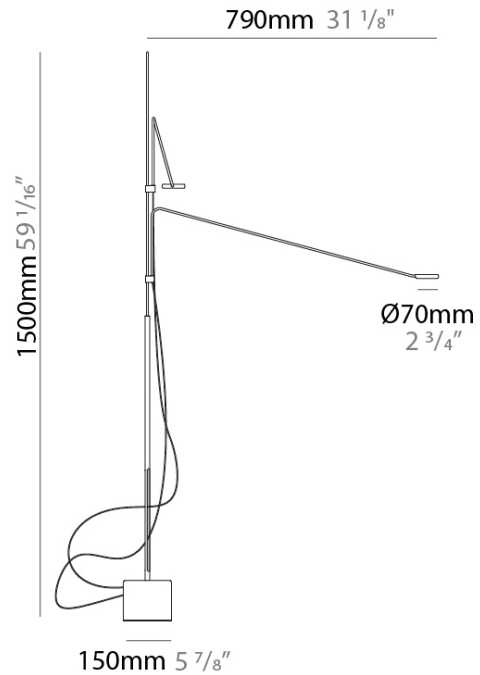

PROJECT	
TYPE	
SPECIFIER	
QUANTITY	
DATE	

TECLA PORTABLE

D44018- -

base number
Color   Finish
Temperature   Options

1. To build a product code in our configurator select the specify button on the base model # product page
2. To build a manual product code on this datasheet choose from the options listed below in blue font and add the suffix to the base model #

GENERAL

Series: Tecla
Brand: Icone
Division: Design
Mounting Type: Portable
Mounting Location: Floor
Subcategory: On/Off Switch

PHYSICAL

Shape: Abstract
Length (mm): 790
Length (in): 31 1/8
Height (mm): 1500
Height (in): 59 1/16
Light Distribution: Direct
Fixture Finish: WHI / BLK
Fixture Material: Metal

ELECTRICAL

Lamp Type: LED
Input Wattage (W): 10
Dimming: In-Line Dimming
Control Gear: Optical Sensor
Driver Location: Inline Transformer Plug
Input Voltage (V): 120
Output Voltage (V): 24

LED

Number of LEDs: 2
Color Temperature (°K): 2700 / 3000
Nominal Lumen (lm): 1072
CRI: >90 CRI
Lamp Life (hrs): 50000

OPTICAL

Adjustability: Rotating

RATINGS AND CERTIFICATIONS

Certified By: Certified for North American Standards
IP rating: IP20