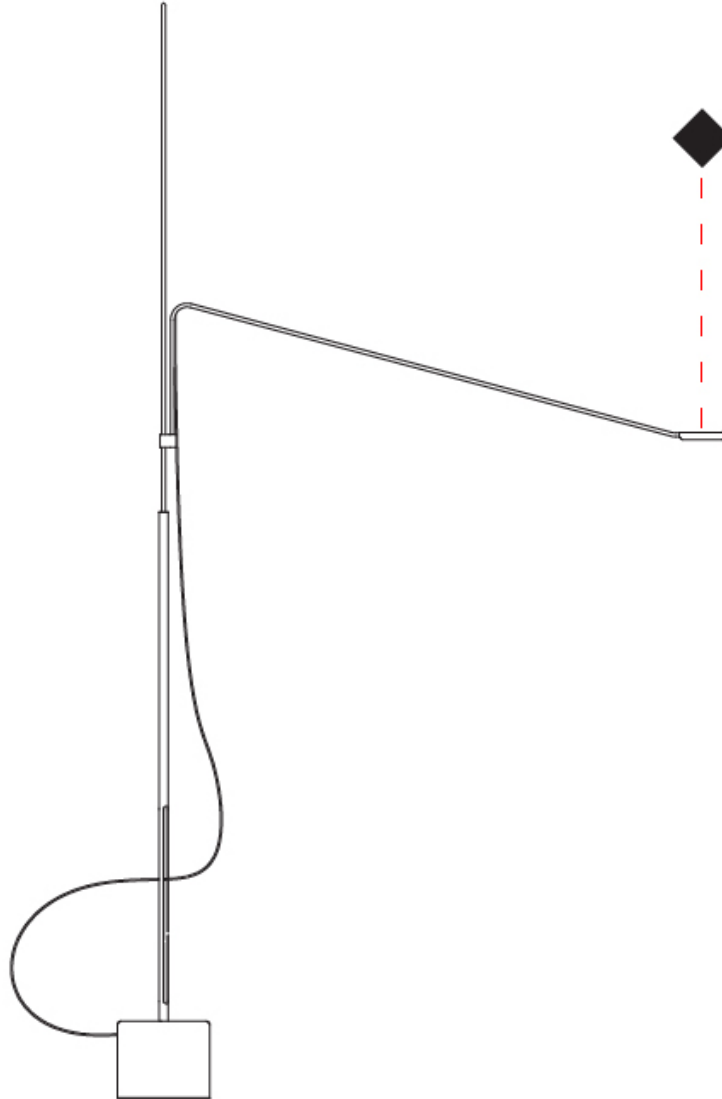

TECLA PORTABLE

D44018-

PROJECT

TYPE

SPECIFIER

QUANTITY

DATE

D