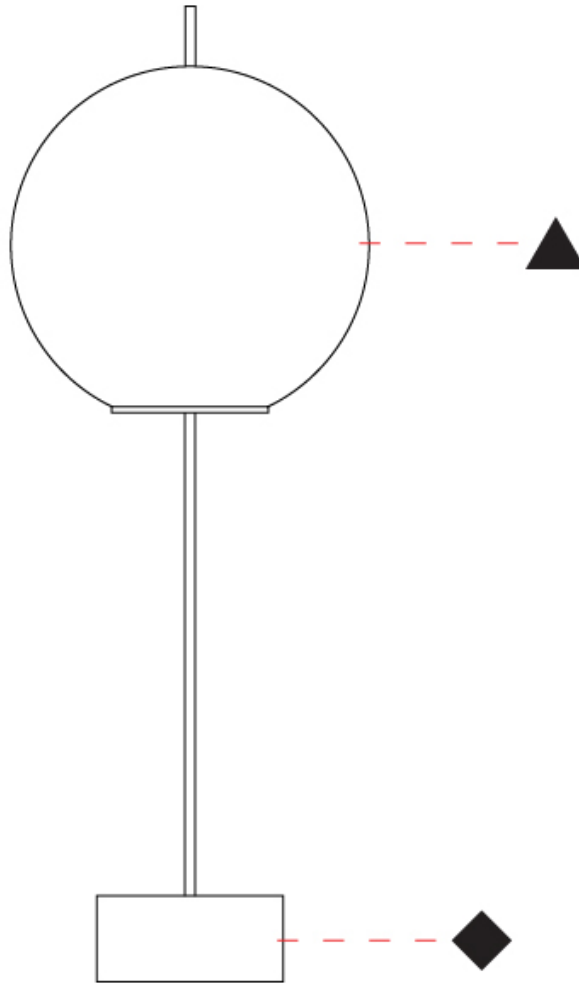

BOLLA PORTABLE

D44020-

PROJECT _____

TYPE _____

SPECIFIER _____

QUANTITY _____

DATE _____

D