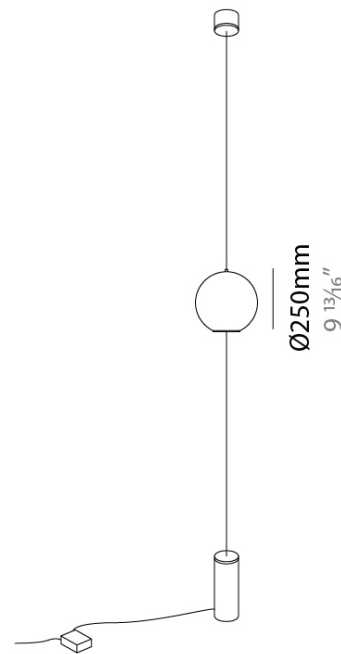

BOLLA FLOOR TO CEILING SUSPENSION

D44021-

base number   Color   Holder   Finish
Temperature   Options   Options

1. To build a product code in our configurator select the specify button on the base model # product page
2. To build a manual product code on this datasheet choose from the options listed below in blue font and add the suffix to the base model #

GENERAL

Series: Bolla
Subseries: Bolla Floor to Ceiling
Partner: Icone
Division: Design
Installation: Suspension
Product Type: Pendant
Mounting Location: Ceiling

PHYSICAL

Shape: Sphere
Diameter (mm): 250
Diameter (in): 9 13/16
Fixture Finish: OPL / SMK / FIL
Holder Finish: WHI / SMS
Fixture Material: Glass / Aluminum
Primary Material: Glass

ELECTRICAL

Lamp Type: LED
Input Wattage (W): 12
Dimming: Non-Dimming / Phase Dimming (120Vac only) / 0-10V Dimming
Driver Included: Yes
Driver Location: Integrated
Driver Type: Constant Voltage - Universal
Driver Class: Class 2
Input Voltage (V): 120 - 277
Output Voltage (V): 24

LED

Color Temperature (°K): 2700 / 3000
Nominal Lumen (lm): 1800 / 1800
CRI: >90 CRI
Lamp Life (hrs): 50000

RATINGS AND CERTIFICATIONS

Certified By: Certified for North American Standards
IP rating: IP20