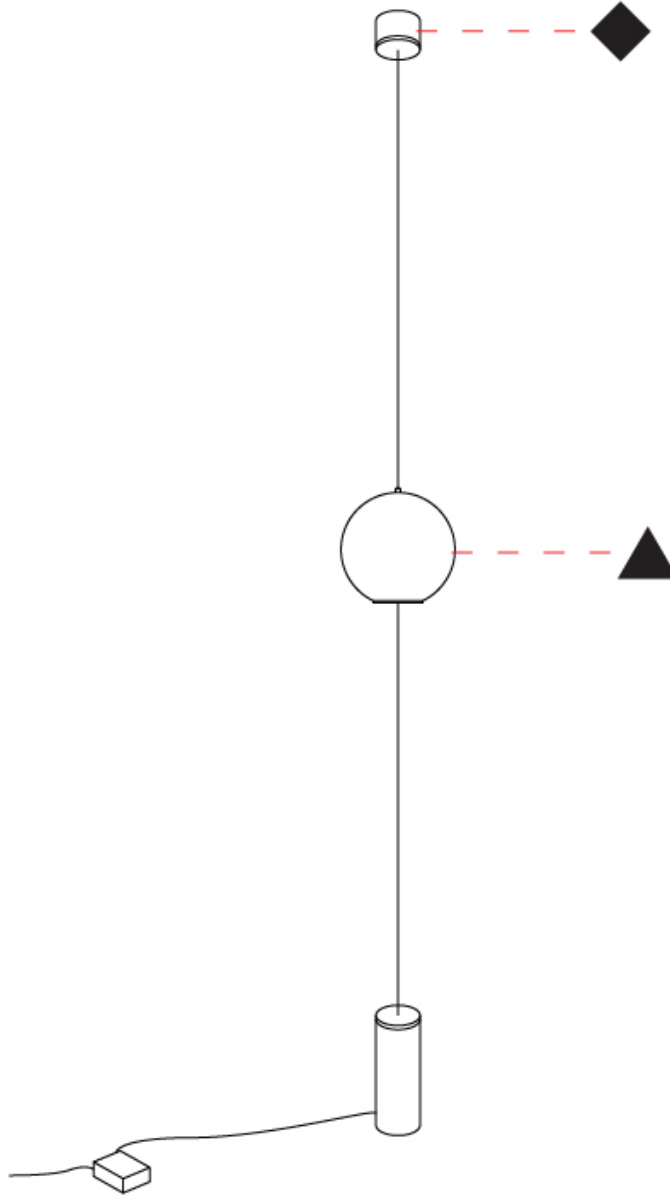

BOLLA FLOOR TO CEILING SUSPENSION

D44021-

PROJECT

TYPE

SPECIFIER

QUANTITY

DATE

D