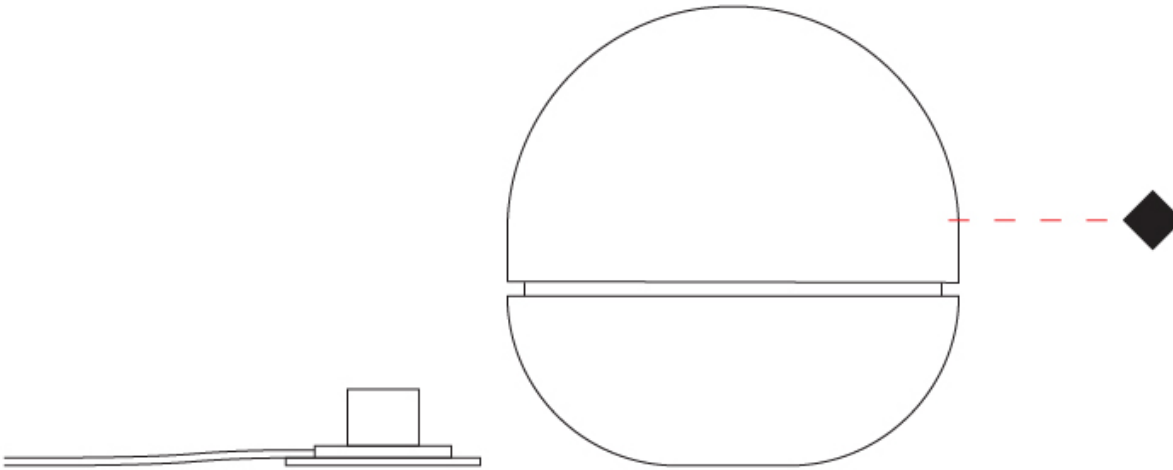

GHIANDA PORTABLE

D44027-

PROJECT

TYPE

SPECIFIER

QUANTITY

DATE

D