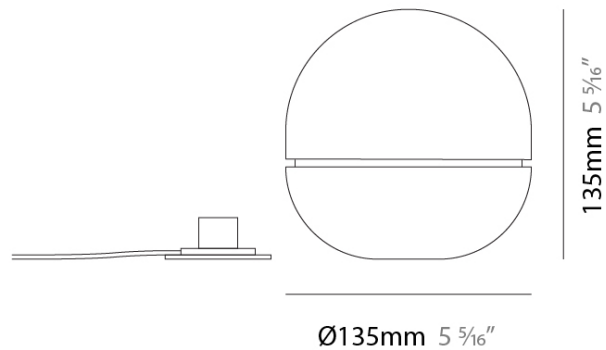

GHIANDA PORTABLE

D44027-

base number   Finish
Options

1. To build a product code in our configurator select the specify button on the base model # product page
2. To build a manual product code on this datasheet choose from the options listed below in blue font and add the suffix to the base model #

GENERAL

Series: Ghianda _____
Partner: Icone _____
Division: Design _____
Installation: Portable _____
Product Type: Battery Operated _____
Mounting Location: Table _____
Light Distribution: Direct _____

PHYSICAL

Shape: Round _____
Diameter (mm): 135 _____
Diameter (in): 5 5/16 _____
Height (mm): 135 _____
Height (in): 5 5/16 _____
Fixture Finish: WHI / SMS _____
Fixture Material: Turned Aluminum _____

ELECTRICAL

Lamp Type: LED _____
Input Wattage (W): 1.5 _____
Total Output Wattage (W): 1.5 _____
Dimming: Touch Dimming _____
Driver Included: 5Vdc (LI-Po rechargeable) battery operated - charger with USB-C connector and adapter plug (supplied) _____
Input Voltage (V): 120 _____

LED

Color Temperature (°K): 3000 _____
CRI: >90 CRI _____
Lamp Life (hrs): 50000 _____

RATINGS AND CERTIFICATIONS

Certified By: Certified for North American Standards _____
IP rating: IP20 _____