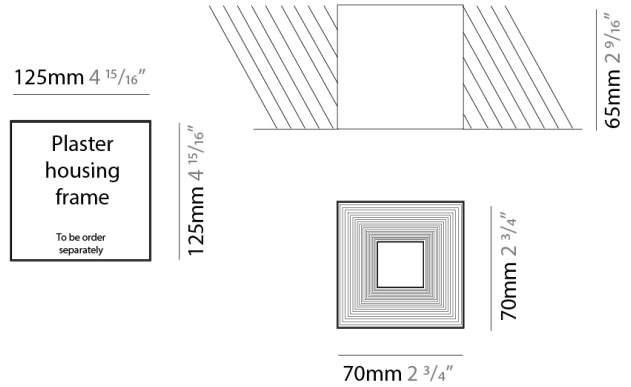

DARMA RECESSED

D46000-WHI

base number

1. To build a product code in our configurator select the specify button on the base model # product page
2. To build a manual product code on this datasheet choose from the options listed below in blue font and add the suffix to the base model #

GENERAL

Series: Darma
Brand: Icone
Division: Design
Mounting Type: Recessed
Mounting Location: Ceiling
Subcategory: Downlight

PHYSICAL

Shape: Square
Length (mm): 70
Length (in): 2 ³/₄
Width (mm): 70
Width (in): 2 ³/₄
Height (mm): 65
Height (in): 2 ⁹/₁₆
Light Distribution: Direct
Weight (kg): 0.99
Weight (lbs): 2.199
Fixture Finish: WHI
Fixture Material: Metal

ELECTRICAL

Lamp Type: LED
Total Output Wattage (W): 8.5
Dimming: Electronic Low Voltage Dimming
Driver Included: No
Input Voltage (V): 120

LED

Color Temperature (°K): 3000
Nominal Lumen (lm): 700
CRI: >90 CRI
Lamp Life (hrs): 50000

RATINGS AND CERTIFICATIONS

Certified By: Certified for North American Standards
IP rating: IP20

PROJECT
TYPE
SPECIFIER
QUANTITY
DATE