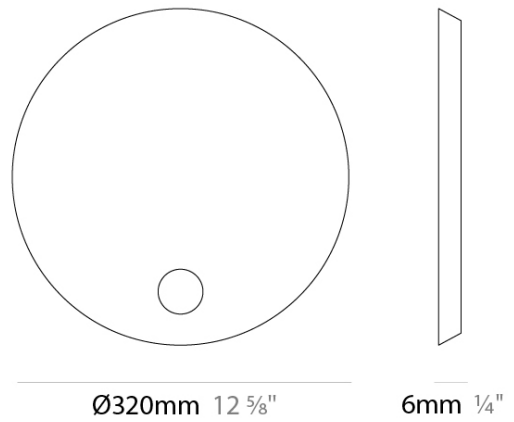

CAVEAU RECESSED

D46043-

base number   Finish
Options

PROJECT	_____
TYPE	_____
SPECIFIER	_____
QUANTITY	_____
DATE	_____

1. To build a product code in our configurator select the specify button on the base model # product page
2. To build a manual product code on this datasheet choose from the options listed below in blue font and add the suffix to the base model #

GENERAL

Series: Caveau _____
Brand: Icone _____
Division: Design _____
Mounting Type: Recessed _____
Mounting Location: Ceiling _____
Subcategory: Wall Effect _____

PHYSICAL

Shape: Round _____
Diameter (mm): 320 _____
Diameter (in): 12 5/8 _____
Width (mm): 6 _____
Width (in): 1/4 _____
Min. Recessing Depth (mm): 95 _____
Min. Recessing Depth (in): 3 3/4 _____
Installation Requirement: To be installed in drywall only _____
Fixture Finish: [WHI](#) / [BLK](#) / [GLF](#) / [CLF](#) _____
Fixture Material: Aluminum _____
Cut-out Measurements: 455mm / 17 15/16" _____

ELECTRICAL

Lamp Type: LED _____
Total Output Wattage (W): 30 _____
Input Voltage (V): 120 _____
Output Voltage (V): 24 _____

LED

Color Temperature (°K): 3000 _____
Nominal Lumen (lm): 3700 _____
CRI: >90 CRI _____
Lamp Life (hrs): 50000 _____

RATINGS AND CERTIFICATIONS

Certified By: Certified for North American Standards _____
IP rating: IP20 _____