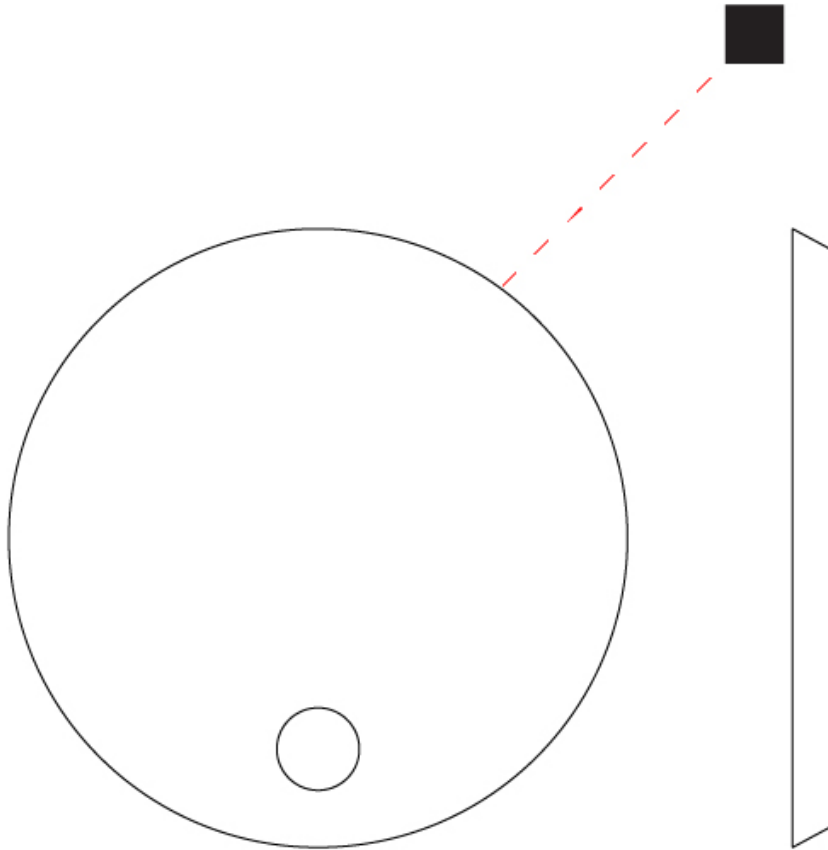

CAVEAU RECESSED

D46043-

PROJECT

TYPE

SPECIFIER

QUANTITY

DATE