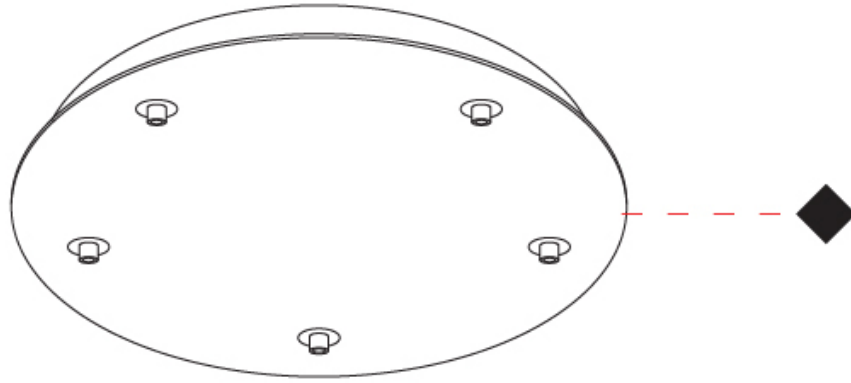

BOLLA

D49041-

PROJECT _____

TYPE _____

SPECIFIER _____

QUANTITY _____

DATE _____

D