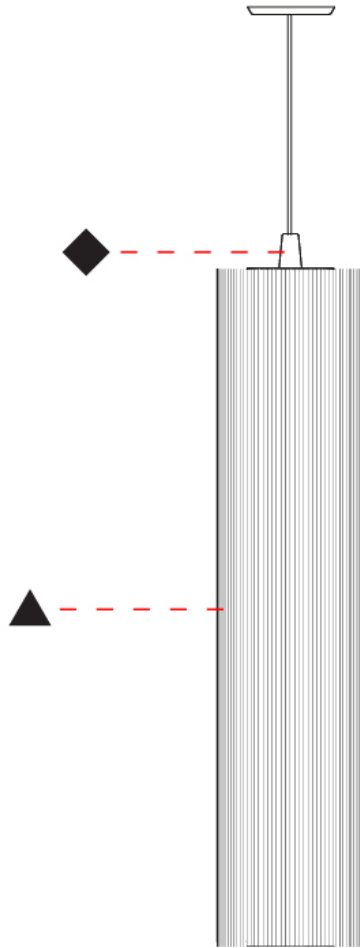

SWING SUSPENSION

D51008-

PROJECT _____

TYPE _____

SPECIFIER _____

QUANTITY _____

DATE _____

D