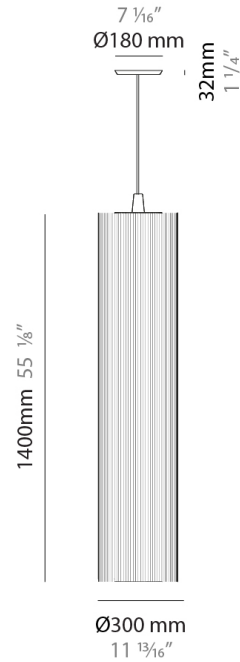

PROJECT	
TYPE	
SPECIFIER	
QUANTITY	
DATE	

SWING SUSPENSION

D51008- _____ - _____
base number   Finish   Finish
                         Options   Options

1. To build a product code in our configurator select the specify button on the base model # product page
2. To build a manual product code on this datasheet choose from the options listed below in blue font and add the suffix to the base model #

GENERAL

Series: Swing _____
Brand: Fambuena _____
Division: Design _____
Mounting Type: Suspension _____
Mounting Location: Ceiling _____
Subcategory: Pendant _____

PHYSICAL

Shape: Cylinder _____
Diameter (mm): 300 _____
Diameter (in): 11 ¹³/₁₆ _____
Height (mm): 1400 _____
Height (in): 55 ¹/₈ _____
Light Distribution: Direct _____
Diffuser: Cotton Strand Shade _____
Fixture Finish: WHI / BLK / RED / GRN / CRE / RUS / VIO / LIL _____
Holder Finish: CHR/WHI _____
Fixture Material: Cotton / Metal _____
Cable Details: Cable Length 2000mm / 79" _____

ELECTRICAL

Number of Lamps: 1 _____
Lamp Type: LED Retrofit _____
Bulb Included: Bulb Not Included _____
Max. Wattage Per Lamp (W): 7 _____
Lamp Base: E26 _____
Input Voltage (V): 120 _____
Upon Request: 277Vac / GU24 _____

RATINGS AND CERTIFICATIONS

Certified By: Certified for North American Standards _____
IP rating: IP20 _____