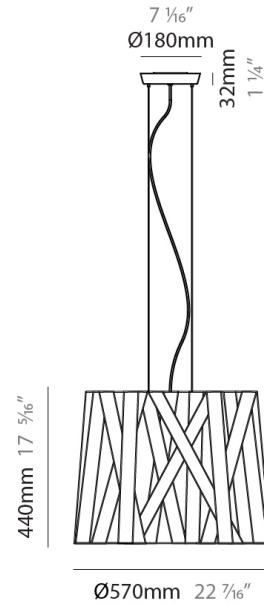

DRESS SUSPENSION

D51013-

base number   Finish
Options

1. To build a product code in our configurator select the specify button on the base model # product page
2. To build a manual product code on this datasheet choose from the options listed below in blue font and add the suffix to the base model #

GENERAL

Series: Dress
Brand: Fambuena
Division: Design
Mounting Type: Suspension
Mounting Location: Ceiling
Subcategory: Pendant

PHYSICAL

Shape: Cylinder
Diameter (mm): 570
Diameter (in): 22 ⁷/₁₆"
Height (mm): 440
Height (in): 17 ⁵/₁₆"
Light Distribution: Direct
Fixture Finish: WHI / BLK / RED / CHA / TAU / TUR / GDF
Fixture Material: Metal / Satin Ribbon
Cable Details: Cable length 2000mm / 79"

ELECTRICAL

Number of Lamps: 1
Lamp Type: LED Retrofit
Bulb Included: Bulb Not Included
Max. Wattage Per Lamp (W): 15
Lamp Base: E26
Input Voltage (V): 120
Upon Request: 277Vac / GU24

RATINGS AND CERTIFICATIONS

Certified By: Certified for North American Standards
IP rating: IP20

PROJECT	_____
TYPE	_____
SPECIFIER	_____
QUANTITY	_____
DATE	_____