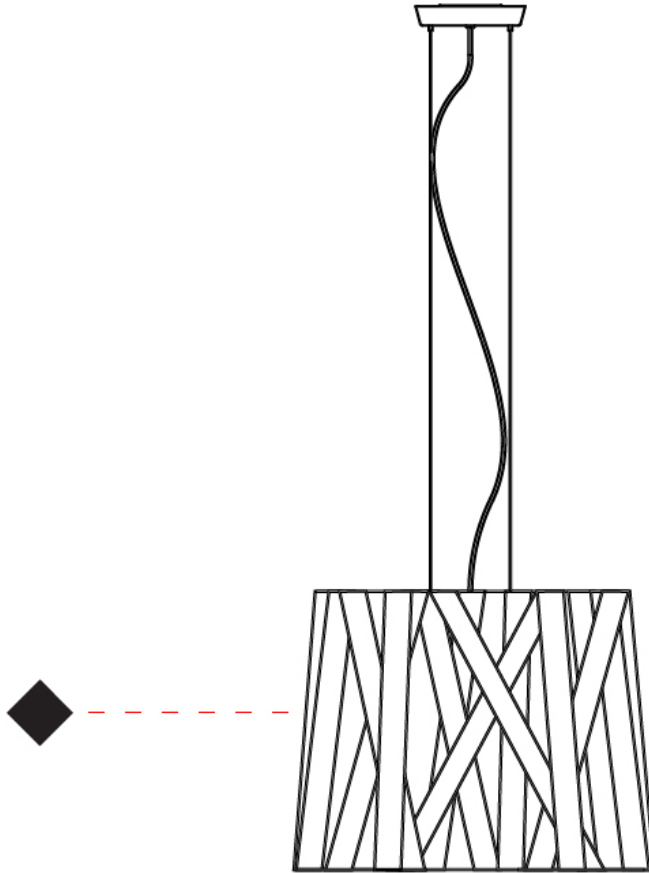

#### PHYSICAL

Shape: Cylinder  
Diameter (mm): 570  
Diameter (in): 22 <sup>7</sup>/<sub>16</sub>"  
Height (mm): 440  
Height (in): 17 <sup>5</sup>/<sub>16</sub>"  
Light Distribution: Direct  
Fixture Finish: WHI / BLK / RED / CHA / TAU / TUR / GDF  
Fixture Material: Metal / Satin Ribbon  
Cable Details: Cable length 2000mm / 79"

## DRESS SUSPENSION

D51013-

PROJECT

TYPE

SPECIFIER

QUANTITY

DATE

D