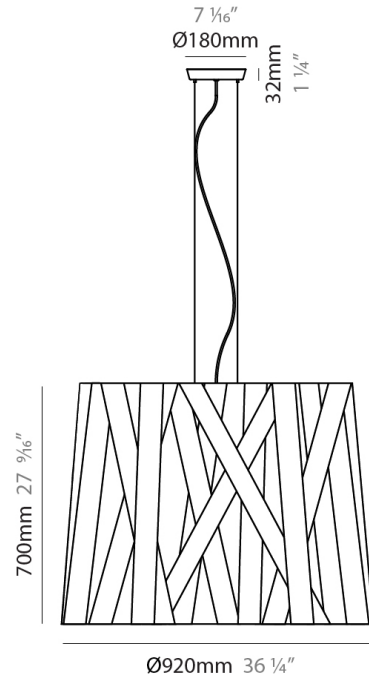

PROJECT _____
TYPE _____
SPECIFIER _____
QUANTITY _____
DATE _____

DRESS SUSPENSION

D51015-

base number   Finish
Options

1. To build a product code in our configurator select the specify button on the base model # product page
2. To build a manual product code on this datasheet choose from the options listed below in blue font and add the suffix to the base model #

GENERAL

Series: Dress _____
Partner: Fambuena _____
Division: Design _____
Installation: Suspension _____
Product Type: Pendant _____
Mounting Location: Ceiling _____
Light Distribution: Direct _____

PHYSICAL

Shape: Cylinder _____
Diameter (mm): 920 _____
Diameter (in): 36 1/4 _____
Height (mm): 700 _____
Height (in): 27 9/16 _____
Fixture Finish: WHI / BLK / RED / CHA / TAU / TUR / GDF _____
Fixture Material: Ribbon / Aluminum _____
Primary Material: Fabric _____
Cable Details: Cable length 2000mm / 79" _____

ELECTRICAL

Number of Lamps: 6 _____
Lamp Type: LED Retrofit _____
Bulb Included: Bulb Not Included _____
Total Output Wattage (W): 75 _____
Max. Wattage Per Lamp (W): 15 _____
Lamp Base: E26 _____
Input Voltage (V): 120 _____
Upon Request: 277Vac / GU24 _____

RATINGS AND CERTIFICATIONS

Certified By: Certified for North American Standards _____
IP rating: IP20 _____