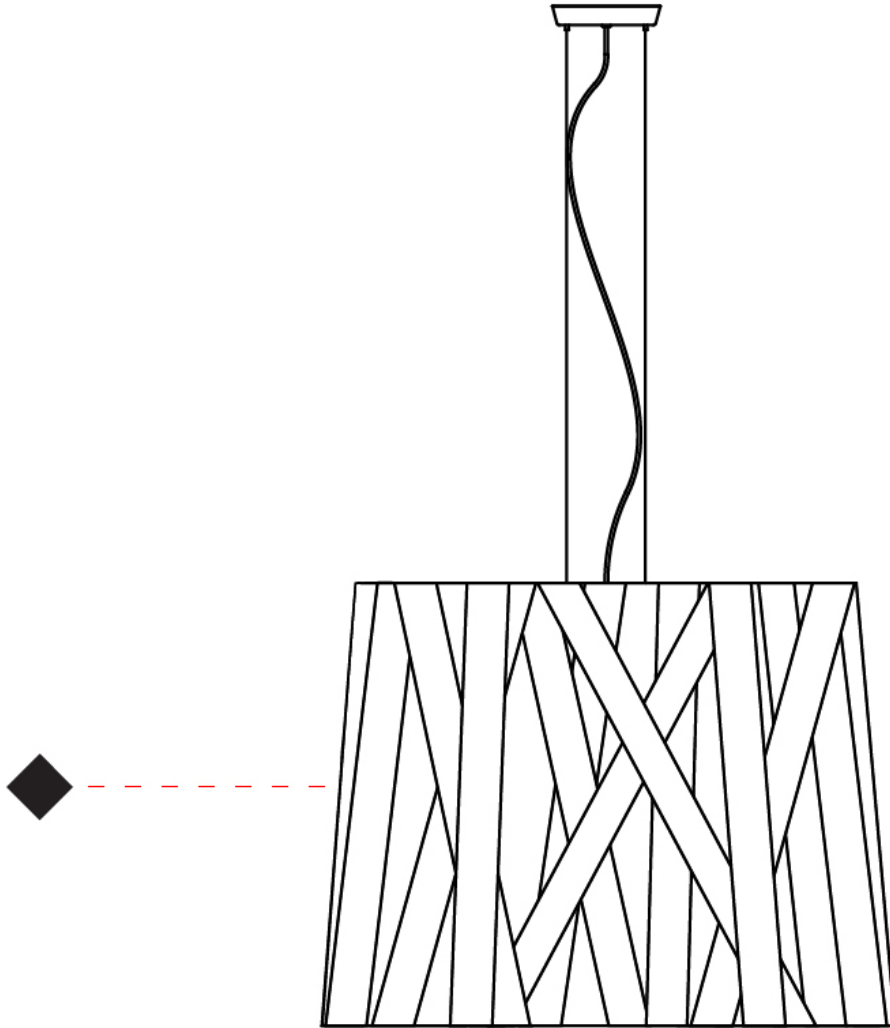

DRESS SUSPENSION

D51015-

PROJECT

TYPE

SPECIFIER

QUANTITY

DATE

D