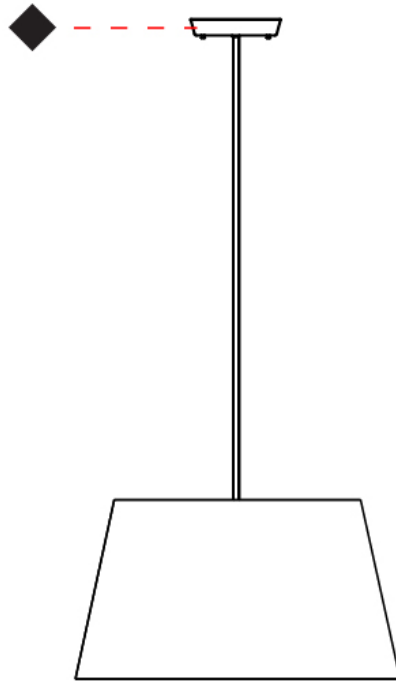

EXCENTRICA SUSPENSION

D51020-

PROJECT _____

TYPE _____

SPECIFIER _____

QUANTITY _____

DATE _____

D