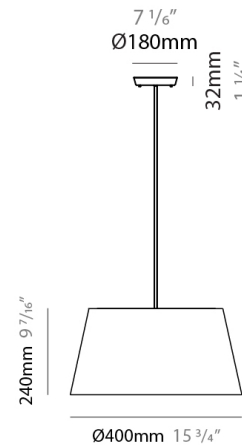

EXCENTRICA SUSPENSION

D51020-

base number   Finish
Options

1. To build a product code in our configurator select the specify button on the base model # product page
2. To build a manual product code on this datasheet choose from the options listed below in blue font and add the suffix to the base model #

GENERAL

Series: Excentrica _____
Partner: Fambuena _____
Division: Design _____
Installation: Suspension _____
Product Type: Pendant _____
Mounting Location: Ceiling _____
Light Distribution: Direct _____

PHYSICAL

Shape: Cylinder _____
Diameter (mm): 400 _____
Diameter (in): 15 3/4 _____
Height (mm): 240 _____
Height (in): 9 7/16 _____
Max. Overall Height (mm): 2240 _____
Max. Overall Height (in): 88 3/16 _____
Diffuser: Cotton Shade _____
Fixture Finish: [WHI / BLK / BRA](#) _____
Fixture Material: Metal _____
Cable Details: Cable length 2000mm / 79" _____

ELECTRICAL

Number of Lamps: 1 _____
Lamp Type: LED Retrofit _____
Lamp Shape: A19 _____
Bulb Included: Bulb Not Included _____
Max. Wattage Per Lamp (W): 7 _____
Lamp Base: E26 _____
Input Voltage (V): 120 _____
Upon Request: 277Vac / GU24 _____

RATINGS AND CERTIFICATIONS

Certified By: Certified for North American Standards _____
IP rating: IP20 _____