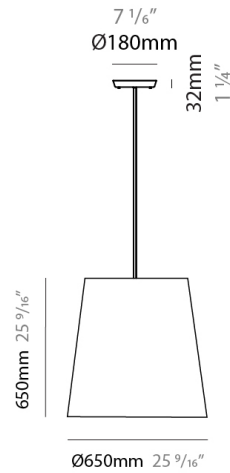

EXCENTRICA SUSPENSION

D51021-

base number   Finish
Options

1. To build a product code in our configurator select the specify button on the base model # product page
2. To build a manual product code on this datasheet choose from the options listed below in blue font and add the suffix to the base model #

GENERAL

Series: Excentrica
Partner: Fambuena
Division: Design
Installation: Suspension
Product Type: Pendant
Mounting Location: Ceiling
Light Distribution: Direct

PHYSICAL

Shape: Cylinder
Diameter (mm): 650
Diameter (in): 25 9/16
Height (mm): 650
Height (in): 25 9/16
Max. Overall Height (mm): 2650
Max. Overall Height (in): 104 5/16
Diffuser: Cotton Shade
Fixture Finish: [WHI / BLK / BRA](#)
Fixture Material: Metal
Cable Details: Cable length 2000mm / 79"

ELECTRICAL

Number of Lamps: 1
Lamp Type: LED Retrofit
Lamp Shape: A19
Bulb Included: Bulb Not Included
Max. Wattage Per Lamp (W): 12
Lamp Base: E26
Input Voltage (V): 120
Upon Request: 277Vac / GU24

RATINGS AND CERTIFICATIONS

Certified By: Certified for North American Standards
IP rating: IP20

PROJECT
TYPE
SPECIFIER
QUANTITY
DATE