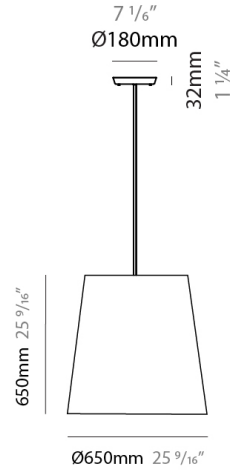

EXCENTRICA SUSPENSION

D51021-

base number   Finish
Options

1. To build a product code in our configurator select the specify button on the base model # product page
2. To build a manual product code on this datasheet choose from the options listed below in blue font and add the suffix to the base model #

GENERAL

Series: Excentrica
Brand: Fambuena
Division: Design
Mounting Type: Suspension
Mounting Location: Ceiling
Subcategory: Ambient

PHYSICAL

Shape: Cylinder
Diameter (mm): 650
Diameter (in): 25 ⁹/₁₆
Height (mm): 650
Height (in): 25 ⁹/₁₆
Max. Overall Height (mm): 2650
Max. Overall Height (in): 104 ⁵/₁₆
Light Distribution: Direct
Diffuser: Cotton Shade
Fixture Finish: [WHI / BLK / BRA / PWT](#)
Fixture Material: Metal
Cable Details: Cable length 2000mm / 79"

ELECTRICAL

Number of Lamps: 1
Lamp Type: LED Retrofit
Lamp Shape: A19
Bulb Included: Bulb Not Included
Max. Wattage Per Lamp (W): 12
Lamp Base: E26
Input Voltage (V): 120
Upon Request: 277Vac / GU24

RATINGS AND CERTIFICATIONS

Certified By: Certified for North American Standards
IP rating: IP20

PROJECT	_____
TYPE	_____
SPECIFIER	_____
QUANTITY	_____
DATE	_____