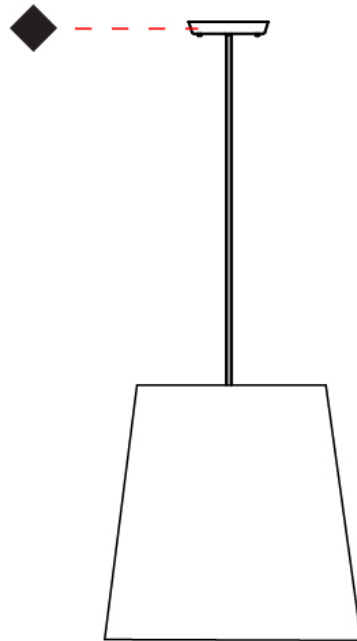

EXCENTRICA SUSPENSION

D51021-

PROJECT

TYPE

SPECIFIER

QUANTITY

DATE

D