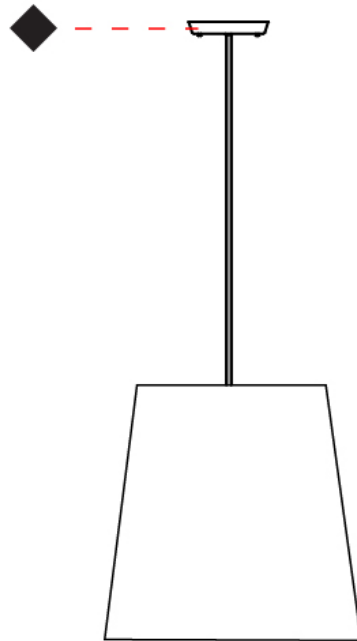

EXCENTRICA SUSPENSION

D51021-

PROJECT _____

TYPE _____

SPECIFIER _____

QUANTITY _____

DATE _____

D