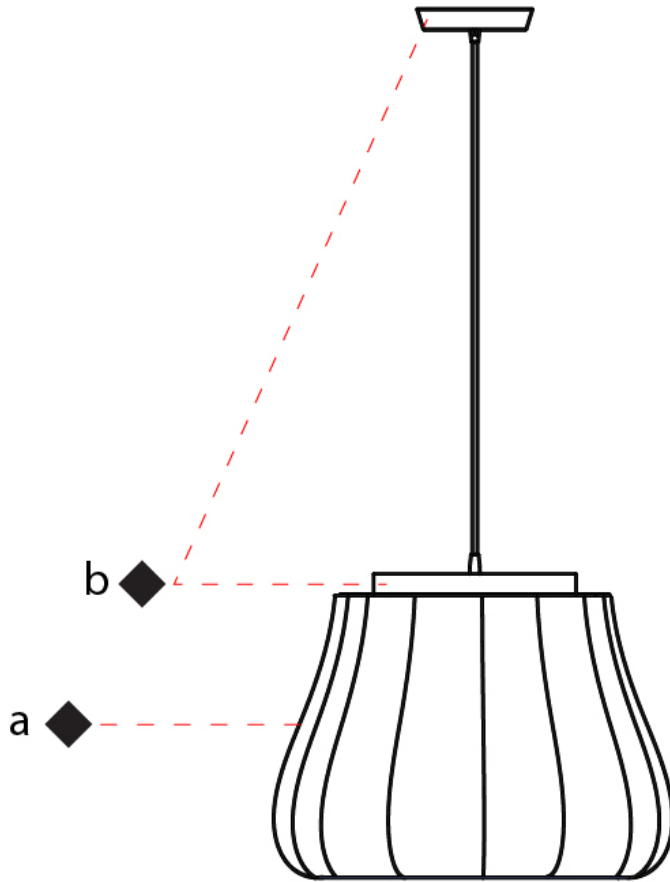

LILY SUSPENSION

D51022-

PROJECT	_____
TYPE	_____
SPECIFIER	_____
QUANTITY	_____
DATE	_____

D