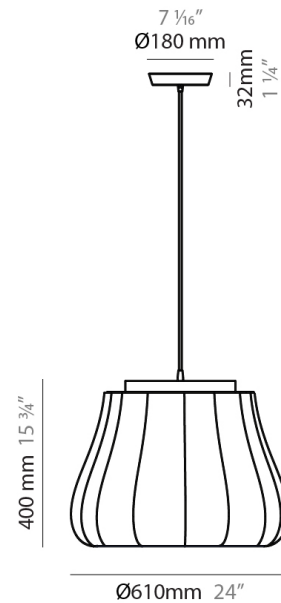

LILY SUSPENSION

D51022-

base number   Finish
Options

1. To build a product code in our configurator select the specify button on the base model # product page
2. To build a manual product code on this datasheet choose from the options listed below in blue font and add the suffix to the base model #

GENERAL

Series: Lily _____
Partner: Fambuena _____
Division: Design _____
Installation: Suspension _____
Product Type: Pendant _____
Mounting Location: Ceiling _____
Light Distribution: Direct _____

PHYSICAL

Shape: Dome _____
Diameter (mm): 610 _____
Diameter (in): 24 _____
Height (mm): 400 _____
Height (in): 15 ¾ _____
Max. Overall Height (mm): 2400 _____
Max. Overall Height (in): 94 14/16 _____
Fixture Finish: [WHW](#) / [RWI](#) / [RCH](#) _____
Fixture Material: Elastic Fabric / Metal _____
Primary Material: Fabric _____
Cable Details: Cable length 2000mm / 79" _____

ELECTRICAL

Number of Lamps: 1 _____
Lamp Type: LED Retrofit _____
Lamp Shape: A19 _____
Bulb Included: Bulb Not Included _____
Max. Wattage Per Lamp (W): 12 _____
Lamp Base: E26 _____
Input Voltage (V): 120 _____
Upon Request: 277Vac / GU24 _____

RATINGS AND CERTIFICATIONS

Certified By: Certified for North American Standards _____
IP rating: IP20 _____