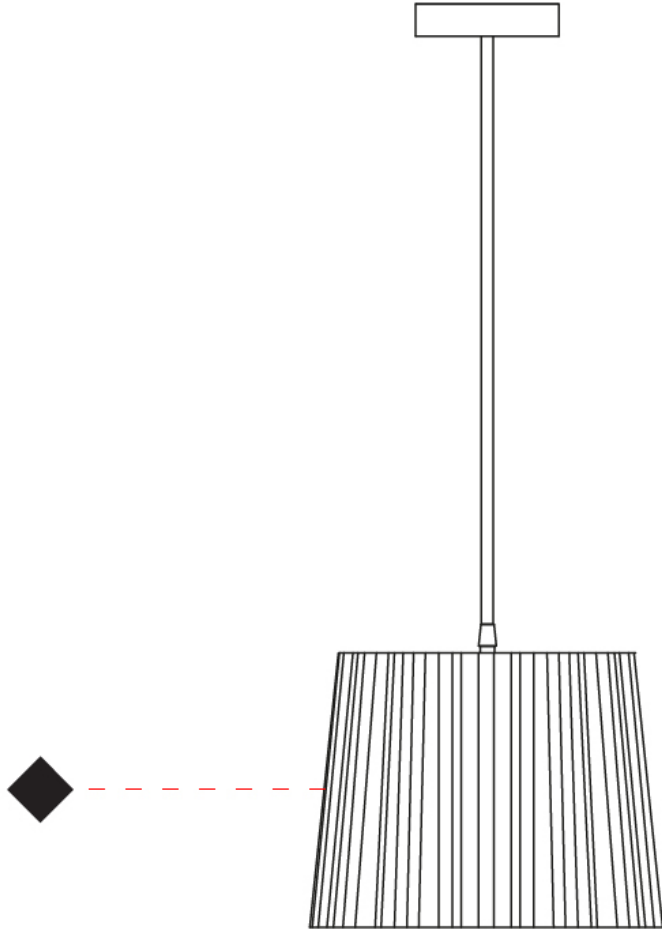

RAFIA SUSPENSION

D51025-

PROJECT _____

TYPE _____

SPECIFIER _____

QUANTITY _____

DATE _____

D