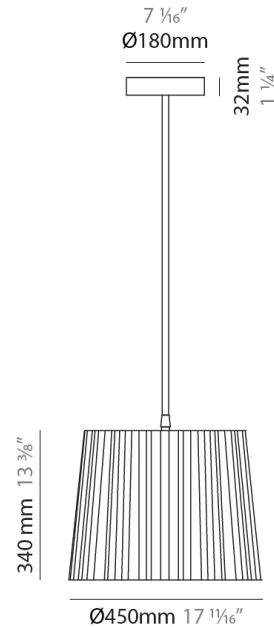

RAFIA SUSPENSION

D51025-

base number   Finish
Options

1. To build a product code in our configurator select the specify button on the base model # product page
2. To build a manual product code on this datasheet choose from the options listed below in blue font and add the suffix to the base model #

GENERAL

Series: Rafia
Partner: Fambuena
Division: Design
Installation: Suspension
Product Type: Pendant
Mounting Location: Ceiling

PHYSICAL

Shape: Cylinder
Diameter (mm): 450
Diameter (in): 17 ¹¹/₁₆
Height (mm): 340
Height (in): 13 ³/₈
Diffuser: Rope Shade
Fixture Finish: BEI / RED / WHI
Fixture Material: Fabric Cord
Primary Material: Fabric
Cable Details: Cable length 2000mm / 79"

ELECTRICAL

Number of Lamps: 1
Lamp Type: LED Retrofit
Lamp Shape: A19
Bulb Included: Bulb Not Included
Max. Wattage Per Lamp (W): 11
Lamp Base: E26
Input Voltage (V): 120
Upon Request: 277Vac / GU24

RATINGS AND CERTIFICATIONS

Certified By: Certified for North American Standards
IP rating: IP20

PROJECT
TYPE
SPECIFIER
QUANTITY
DATE