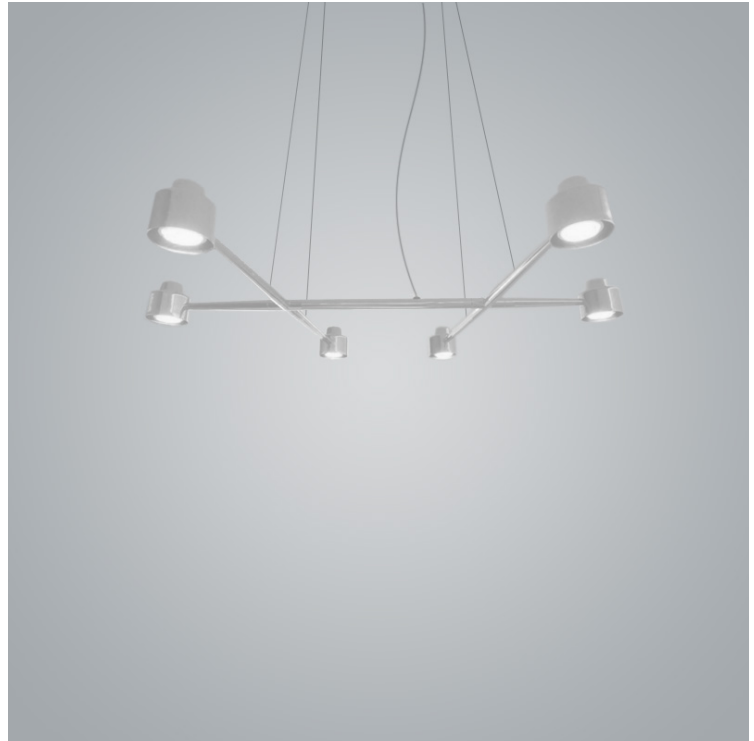

PROJECT	
TYPE	
SPECIFIER	
QUANTITY	
DATE	

SPIDER SUSPENSION

D51027-

base number   Finish
Options

1. To build a product code in our configurator select the specify button on the base model # product page
2. To build a manual product code on this datasheet choose from the options listed below in blue font and add the suffix to the base model #

GENERAL

Series: Spider
Partner: Fambuena
Division: Design
Installation: Suspension
Product Type: Pendant
Mounting Location: Ceiling
Light Distribution: Direct

PHYSICAL

Shape: Abstract
Length (mm): 770
Length (in): 30 ⁹/₁₆
Width (mm): 700
Width (in): 27 ⁹/₁₆
Max. Overall Height (mm): 2000
Max. Overall Height (in): 78 ³/₄
Fixture Finish: [WHI](#) / [BCH](#) / [ABR](#) / [GLD](#)
Fixture Material: Metal
Cable Details: Cable length 2000mm / 79"

ELECTRICAL

Number of Lamps: 6
Lamp Type: LED Retrofit
Lamp Shape: MR16
Bulb Included: Bulb Not Included
Total Output Wattage (W): 30
Max. Wattage Per Lamp (W): 5
Lamp Base: GU10
Input Voltage (V): 120

RATINGS AND CERTIFICATIONS

Certified By: Certified for North American Standards
IP rating: IP20