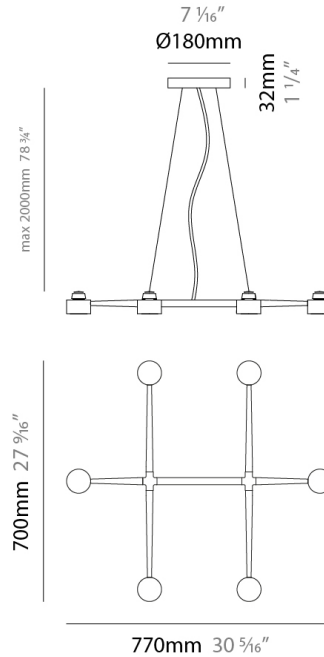

PROJECT	
TYPE	
SPECIFIER	
QUANTITY	
DATE	

SPIDER SUSPENSION

D51027-

base number   Finish
Options

1. To build a product code in our configurator select the specify button on the base model # product page
2. To build a manual product code on this datasheet choose from the options listed below in blue font and add the suffix to the base model #

GENERAL

Series: Spider
Partner: Fambuena
Division: Design
Installation: Suspension
Product Type: Pendant
Mounting Location: Ceiling
Light Distribution: Direct

PHYSICAL

Shape: Abstract
Length (mm): 770
Length (in): 30 ⁹/₁₆
Width (mm): 700
Width (in): 27 ⁹/₁₆
Max. Overall Height (mm): 2000
Max. Overall Height (in): 78 ³/₄
Fixture Finish: [WHI](#) / [BCH](#) / [ABR](#) / [GLD](#)
Fixture Material: Metal
Cable Details: Cable length 2000mm / 79"

ELECTRICAL

Number of Lamps: 6
Lamp Type: LED Retrofit
Lamp Shape: MR16
Bulb Included: Bulb Not Included
Total Output Wattage (W): 30
Max. Wattage Per Lamp (W): 5
Lamp Base: GU10
Input Voltage (V): 120

RATINGS AND CERTIFICATIONS

Certified By: Certified for North American Standards
IP rating: IP20