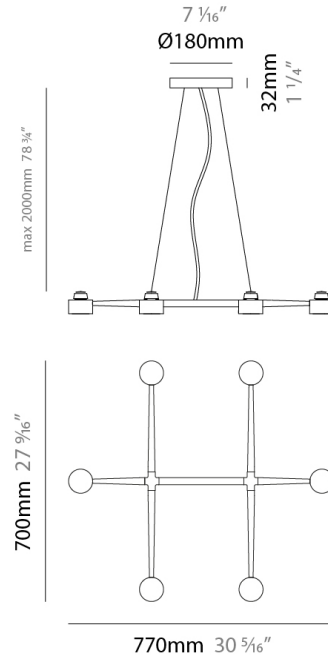

PROJECT	_____
TYPE	_____
SPECIFIER	_____
QUANTITY	_____
DATE	_____

SPIDER SUSPENSION

D51027-

base number   Finish
Options

1. To build a product code in our configurator select the specify button on the base model # product page
2. To build a manual product code on this datasheet choose from the options listed below in blue font and add the suffix to the base model #

GENERAL

Series: Spider
Partner: Fambuena
Division: Design
Installation: Suspension
Product Type: Pendant
Mounting Location: Ceiling
Light Distribution: Direct

PHYSICAL

Shape: Abstract
Length (mm): 770
Length (in): 30 ⁹/₁₆
Width (mm): 700
Width (in): 27 ⁹/₁₆
Max. Overall Height (mm): 2000
Max. Overall Height (in): 78 ³/₄
Fixture Finish: [WHI](#) / [BCH](#) / [ABR](#) / [GLD](#)
Fixture Material: Metal
Cable Details: Cable length 2000mm / 79"

ELECTRICAL

Number of Lamps: 6
Lamp Type: LED Retrofit
Lamp Shape: MR16
Bulb Included: Bulb Not Included
Total Output Wattage (W): 30
Max. Wattage Per Lamp (W): 5
Lamp Base: GU10
Input Voltage (V): 120

RATINGS AND CERTIFICATIONS

Certified By: Certified for North American Standards
IP rating: IP20