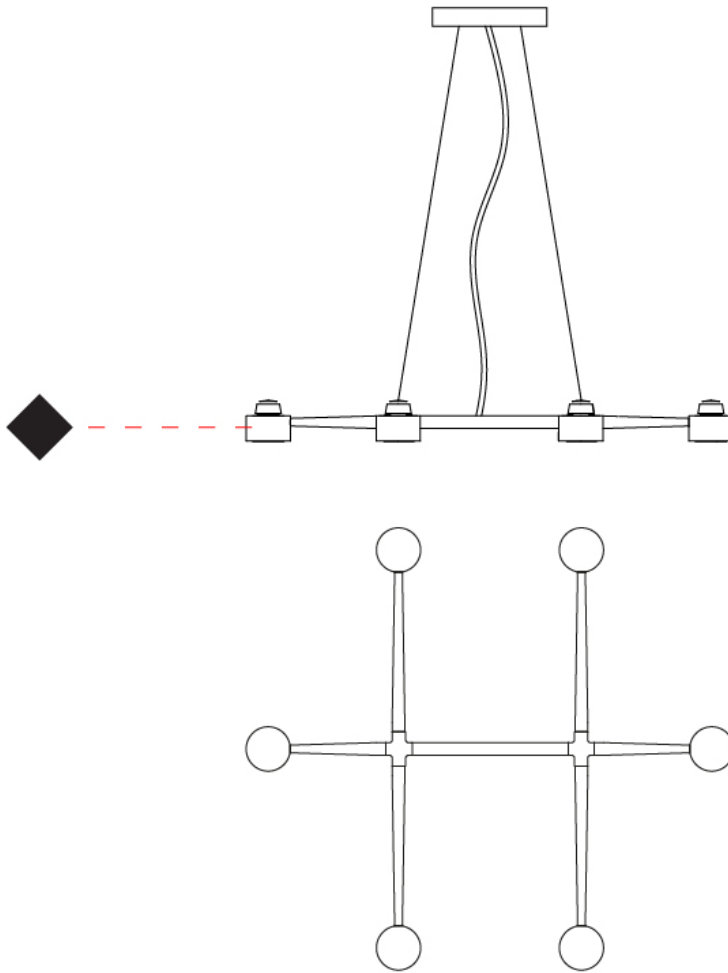

SPIDER SUSPENSION

D51027-

PROJECT _____

TYPE _____

SPECIFIER _____

QUANTITY _____

DATE _____

D