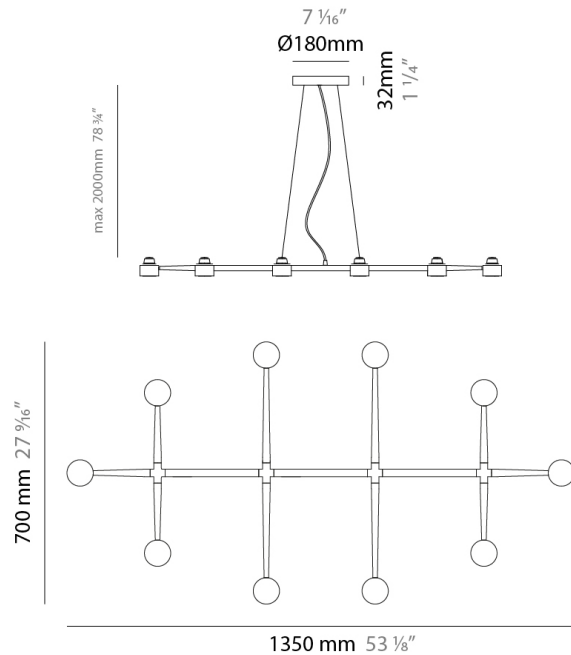

PROJECT	
TYPE	
SPECIFIER	
QUANTITY	
DATE	

SPIDER SUSPENSION

D51029-

base number   Finish
Options

1. To build a product code in our configurator select the specify button on the base model # product page
2. To build a manual product code on this datasheet choose from the options listed below in blue font and add the suffix to the base model #

GENERAL

Series: Spider
Partner: Fambuena
Division: Design
Installation: Suspension
Product Type: Pendant
Mounting Location: Ceiling
Light Distribution: Direct

PHYSICAL

Shape: Abstract
Length (mm): 1350
Length (in): 53 1/8
Width (mm): 700
Width (in): 27 9/16
Max. Overall Height (mm): 2000
Max. Overall Height (in): 78 3/4
Fixture Finish: [WHI](#) / [BCH](#) / [ABR](#) / [GLD](#)
Fixture Material: Metal
Cable Details: Cable length 2000mm / 79"

ELECTRICAL

Number of Lamps: 10
Lamp Type: LED Retrofit
Lamp Shape: MR16
Bulb Included: Bulb Not Included
Total Output Wattage (W): 50
Max. Wattage Per Lamp (W): 5
Lamp Base: GU10
Input Voltage (V): 120

RATINGS AND CERTIFICATIONS

Certified By: Certified for North American Standards
IP rating: IP20