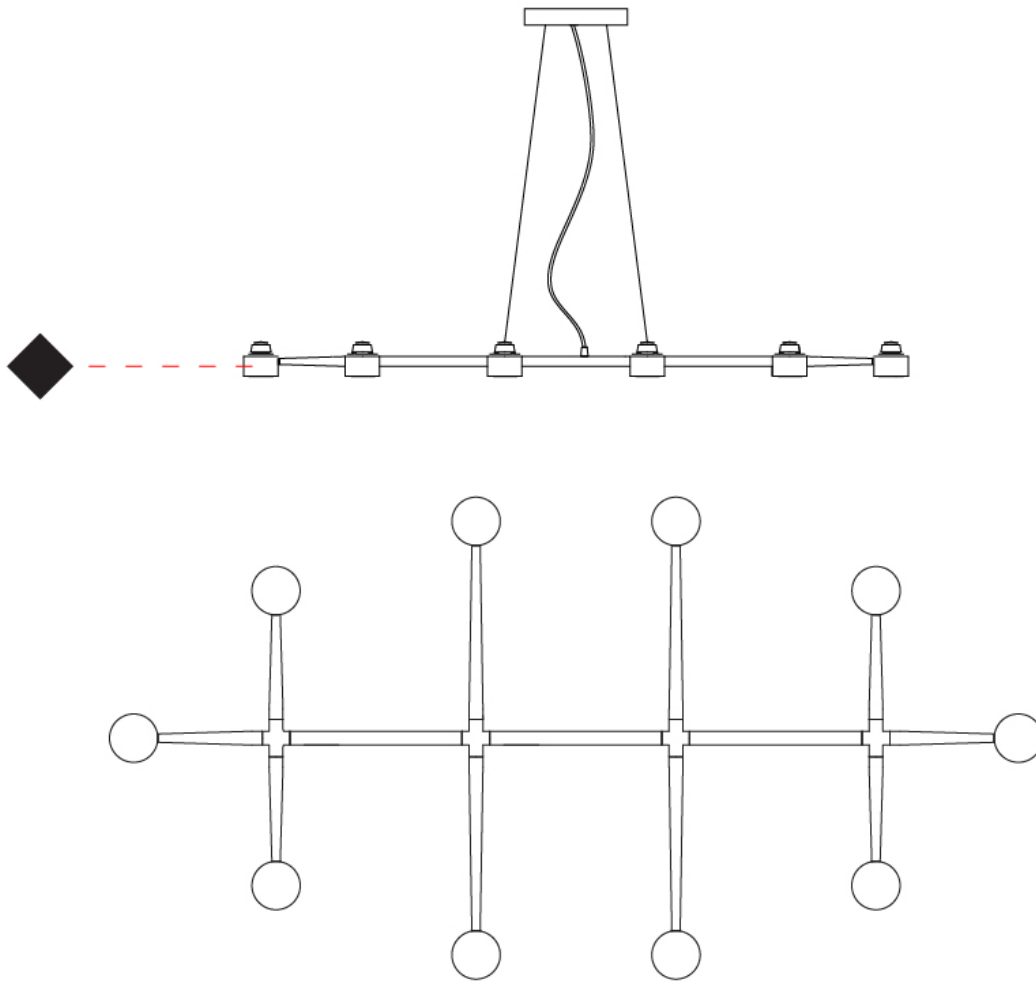

SPIDER SUSPENSION

D51029-

PROJECT _____

TYPE _____

SPECIFIER _____

QUANTITY _____

DATE _____

D