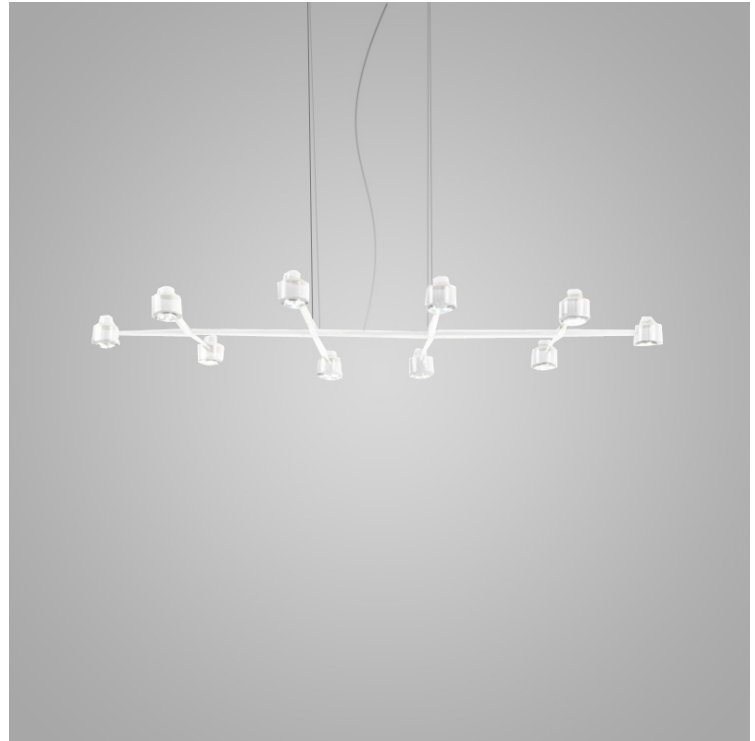

PROJECT	
TYPE	
SPECIFIER	
QUANTITY	
DATE	

SPIDER SUSPENSION

D51029-

base number   Finish
Options

1. To build a product code in our configurator select the specify button on the base model # product page
2. To build a manual product code on this datasheet choose from the options listed below in blue font and add the suffix to the base model #

GENERAL

Series: Spider
Partner: Fambuena
Division: Design
Installation: Suspension
Product Type: Pendant
Mounting Location: Ceiling
Light Distribution: Direct

PHYSICAL

Shape: Abstract
Length (mm): 1350
Length (in): 53 1/8
Width (mm): 700
Width (in): 27 9/16
Max. Overall Height (mm): 2000
Max. Overall Height (in): 78 3/4
Fixture Finish: [WHI](#) / [BCH](#) / [ABR](#) / [GLD](#)
Fixture Material: Metal
Cable Details: Cable length 2000mm / 79"

ELECTRICAL

Number of Lamps: 10
Lamp Type: LED Retrofit
Lamp Shape: MR16
Bulb Included: Bulb Not Included
Total Output Wattage (W): 50
Max. Wattage Per Lamp (W): 5
Lamp Base: GU10
Input Voltage (V): 120

RATINGS AND CERTIFICATIONS

Certified By: Certified for North American Standards
IP rating: IP20