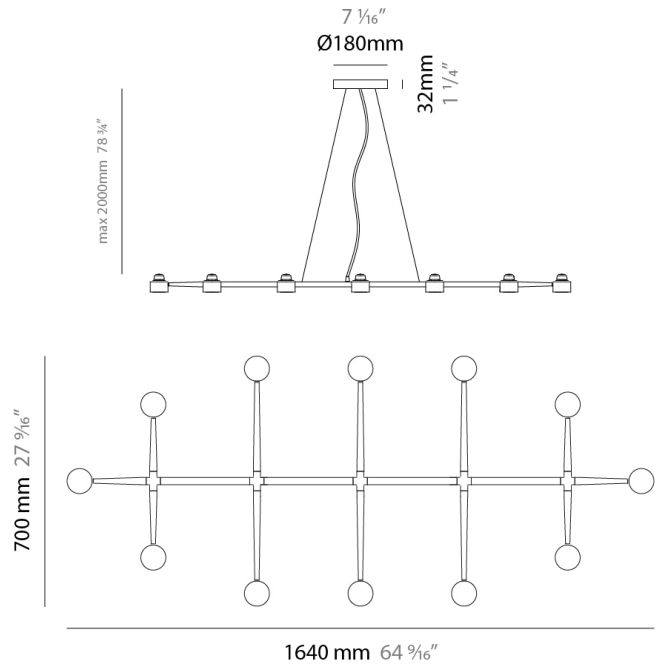

PROJECT	
TYPE	
SPECIFIER	
QUANTITY	
DATE	

SPIDER SUSPENSION

D51030-

base number   Finish
Options

1. To build a product code in our configurator select the specify button on the base model # product page
2. To build a manual product code on this datasheet choose from the options listed below in blue font and add the suffix to the base model #

GENERAL

Series: Spider
Partner: Fambuena
Division: Design
Installation: Suspension
Product Type: Pendant
Mounting Location: Ceiling
Light Distribution: Direct

PHYSICAL

Shape: Abstract
Length (mm): 1640
Length (in): 64 9/16
Width (mm): 700
Width (in): 27 9/16
Max. Overall Height (mm): 2000
Max. Overall Height (in): 78 3/4
Fixture Finish: [WHI](#) / [BCH](#) / [ABR](#) / [GLD](#)
Fixture Material: Metal
Cable Details: Cable length 2000mm / 79"

ELECTRICAL

Number of Lamps: 12
Lamp Type: LED Retrofit
Lamp Shape: MR16
Bulb Included: Bulb Not Included
Total Output Wattage (W): 60
Max. Wattage Per Lamp (W): 5
Lamp Base: GU10
Input Voltage (V): 120

RATINGS AND CERTIFICATIONS

Certified By: Certified for North American Standards
IP rating: IP20