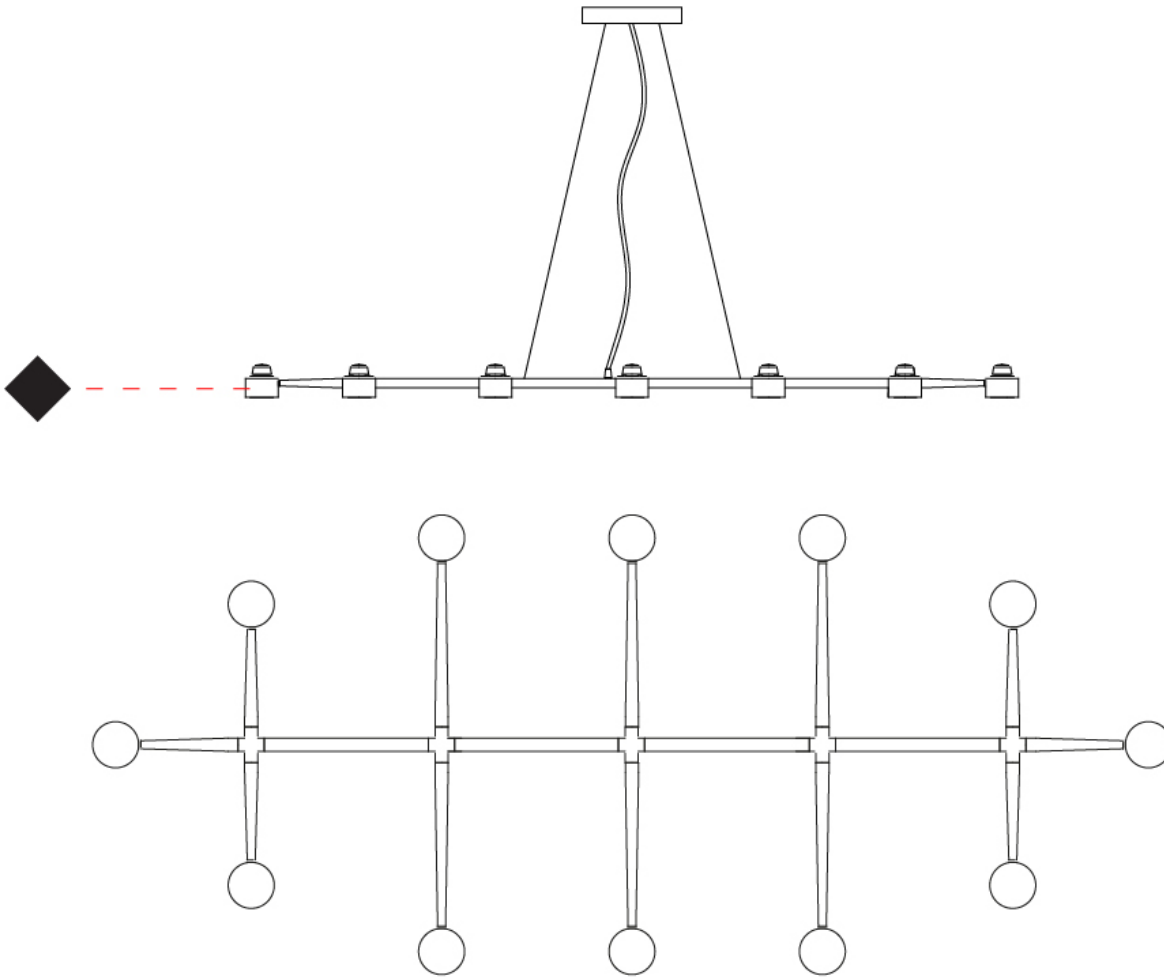

SPIDER SUSPENSION

D51030-

PROJECT _____

TYPE _____

SPECIFIER _____

QUANTITY _____

DATE _____

D