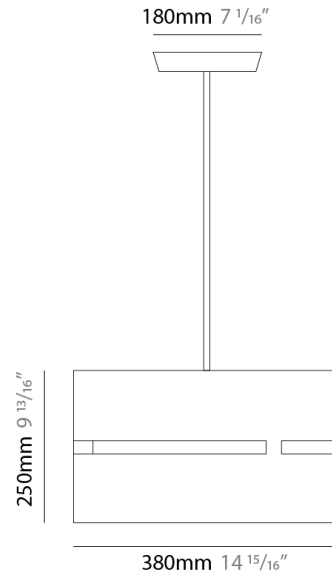

LUZ OCULTA METAL SUSPENSION

D51031-

base number   Finish
Options

1. To build a product code in our configurator select the specify button on the base model # product page
2. To build a manual product code on this datasheet choose from the options listed below in blue font and add the suffix to the base model #

GENERAL

Series: Luz Oculta _____
Subseries: Luz Oculta Metal _____
Partner: Fambuena _____
Division: Design _____
Installation: Suspension _____
Product Type: Pendant _____
Mounting Location: Ceiling _____
Light Distribution: Direct / Indirect _____

PHYSICAL

Shape: Drum _____
Diameter (mm): 380 _____
Diameter (in): 14 ¹⁵/₁₆ _____
Height (mm): 250 _____
Height (in): 10 _____
Fixture Finish: [BRA / BRZ / ABR](#) _____
Fixture Material: Metal _____
Cable Details: Cable length 2000mm / 79" _____

ELECTRICAL

Number of Lamps: 1 _____
Lamp Type: LED Retrofit _____
Lamp Shape: A19 _____
Bulb Included: Bulb Not Included _____
Max. Wattage Per Lamp (W): 8 _____
Lamp Base: E26 _____
Input Voltage (V): 120 _____
Upon Request: 277Vac / GU24 _____

RATINGS AND CERTIFICATIONS

Certified By: Certified for North American Standards _____
IP rating: IP20 _____