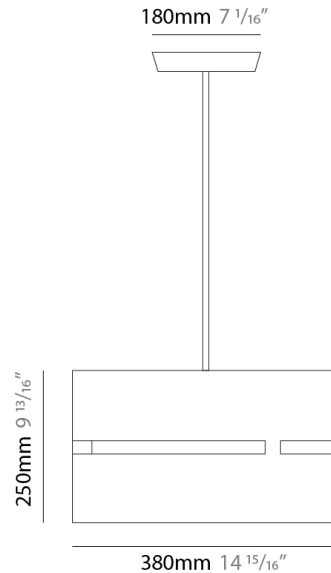

LUZ OCULTA METAL SUSPENSION

D51031-

base number   Finish
Options

1. To build a product code in our configurator select the specify button on the base model # product page
2. To build a manual product code on this datasheet choose from the options listed below in blue font and add the suffix to the base model #

GENERAL

Series: Luz Oculta _____
Subseries: Luz Oculta Metal _____
Brand: Fambuena _____
Division: Design _____
Mounting Type: Suspension _____
Mounting Location: Ceiling _____
Subcategory: Pendant _____

PHYSICAL

Shape: Rectangle _____
Diameter (mm): 380 _____
Diameter (in): 14 ¹⁵/₁₆ _____
Height (mm): 250 _____
Height (in): 10 _____
Light Distribution: Direct / Indirect _____
Fixture Finish: [BRA](#) / [BRZ](#) / [ABR](#) _____
Fixture Material: Metal _____
Cable Details: Cable length 2000mm / 79" _____

ELECTRICAL

Number of Lamps: 1 _____
Lamp Type: LED Retrofit _____
Lamp Shape: A19 _____
Bulb Included: Bulb Not Included _____
Max. Wattage Per Lamp (W): 8 _____
Lamp Base: E26 _____
Input Voltage (V): 120 _____
Upon Request: 277Vac / GU24 _____

RATINGS AND CERTIFICATIONS

Certified By: Certified for North American Standards _____
IP rating: IP20 _____