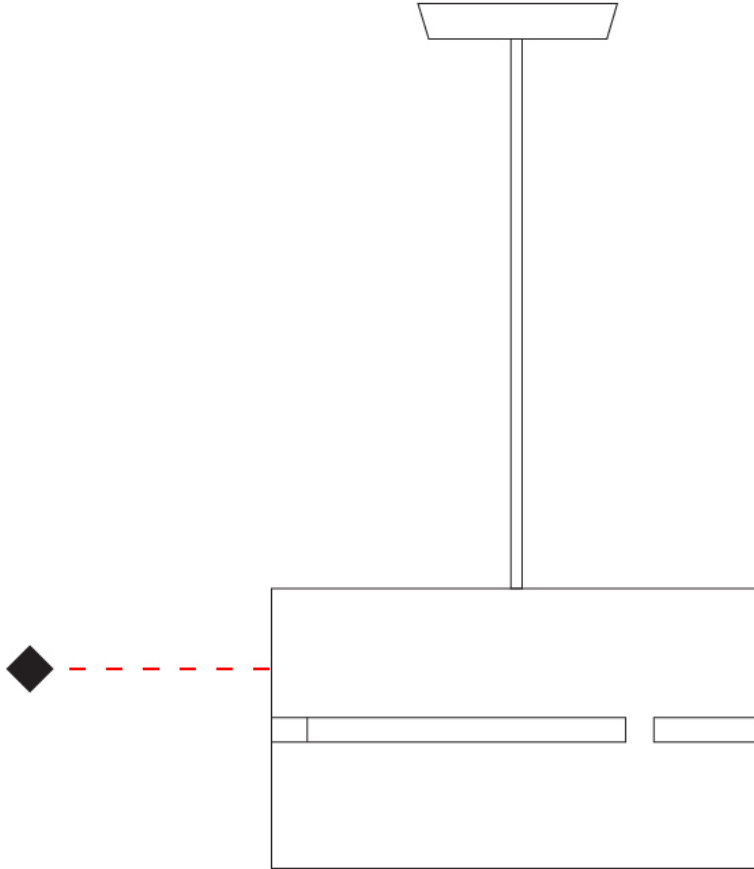

LUZ OCULTA METAL SUSPENSION

D51031-

PROJECT

TYPE

SPECIFIER

QUANTITY

DATE

D