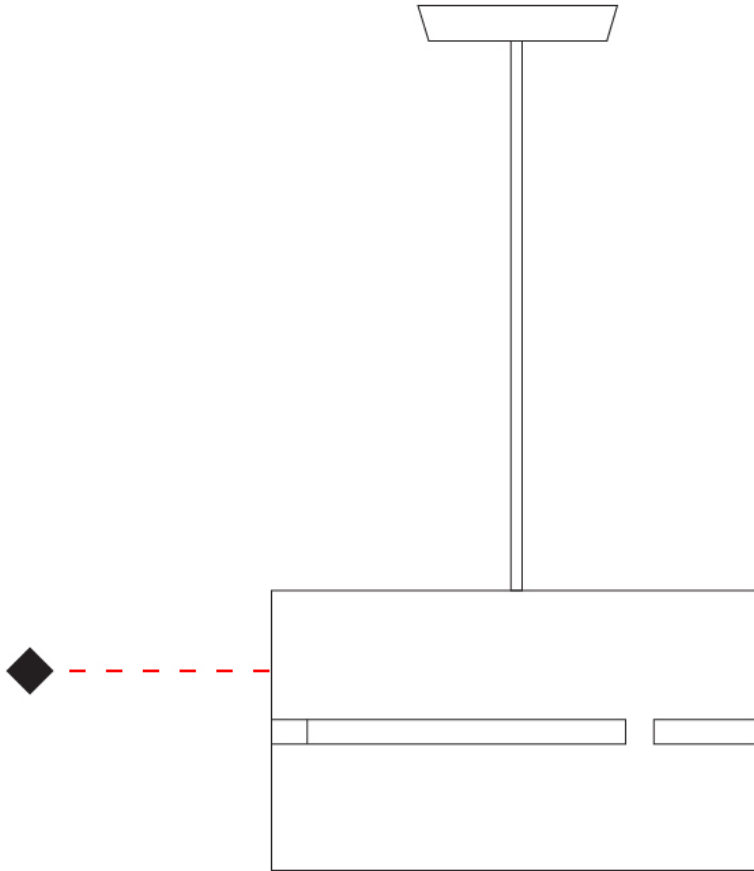

LUZ OCULTA METAL SUSPENSION

D51031-

PROJECT _____

TYPE _____

SPECIFIER _____

QUANTITY _____

DATE _____

D