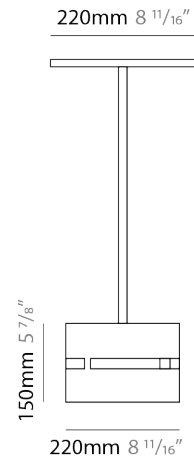

PROJECT	_____
TYPE	_____
SPECIFIER	_____
QUANTITY	_____
DATE	_____

LUZ OCULTA METAL SUSPENSION

D51032-

base number   Finish
Options

1. To build a product code in our configurator select the specify button on the base model # product page
2. To build a manual product code on this datasheet choose from the options listed below in blue font and add the suffix to the base model #

GENERAL

Series: Luz Oculta _____
Subseries: Luz Oculta Metal _____
Brand: Fambuena _____
Division: Design _____
Mounting Type: Suspension _____
Mounting Location: Ceiling _____
Subcategory: Pendant _____

PHYSICAL

Shape: Rectangle _____
Diameter (mm): 220 _____
Diameter (in): 8 11/16 _____
Height (mm): 150 _____
Height (in): 5 7/8 _____
Light Distribution: Direct / Indirect _____
Fixture Finish: [BRA](#) / [BRZ](#) / [ABR](#) _____
Fixture Material: Metal _____
Cable Details: Cable length 2000mm / 79" _____

ELECTRICAL

Number of Lamps: 1 _____
Lamp Type: LED Retrofit _____
Lamp Shape: A19 _____
Bulb Included: Bulb Not Included _____
Max. Wattage Per Lamp (W): 5 _____
Lamp Base: E26 _____
Input Voltage (V): 120 _____
Upon Request: 277Vac / GU24 _____

RATINGS AND CERTIFICATIONS

Certified By: Certified for North American Standards _____
IP rating: IP20 _____