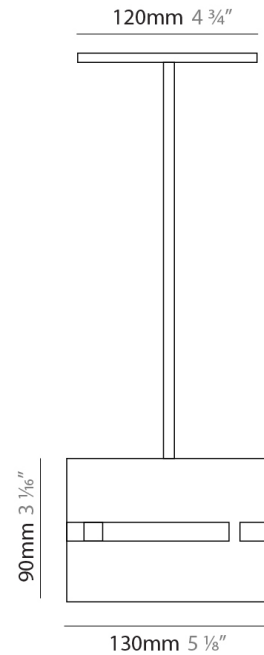

PROJECT _____
TYPE _____
SPECIFIER _____
QUANTITY _____
DATE _____

LUZ OCULTA METAL SUSPENSION

D51033-

base number   Finish
Options

1. To build a product code in our configurator select the specify button on the base model # product page
2. To build a manual product code on this datasheet choose from the options listed below in blue font and add the suffix to the base model #

GENERAL

Series: Luz Oculta _____
Subseries: Luz Oculta Metal _____
Partner: Fambuena _____
Division: Design _____
Installation: Suspension _____
Product Type: Pendant _____
Mounting Location: Ceiling _____
Light Distribution: Direct / Indirect _____

PHYSICAL

Shape: Rectangle _____
Diameter (mm): 130 _____
Diameter (in): 5 1/8 _____
Height (mm): 90 _____
Height (in): 4 1/2 _____
Fixture Finish: [BRA / BRZ / ABR](#) _____
Fixture Material: Metal _____
Cable Details: Cable length 2000mm / 79" _____

ELECTRICAL

Number of Lamps: 1 _____
Lamp Type: LED Retrofit _____
Lamp Shape: T4 _____
Bulb Included: Bulb Not Included _____
Max. Wattage Per Lamp (W): 5 _____
Lamp Base: G9 _____
Input Voltage (V): 120 _____

RATINGS AND CERTIFICATIONS

Certified By: Certified for North American Standards _____
IP rating: IP20 _____