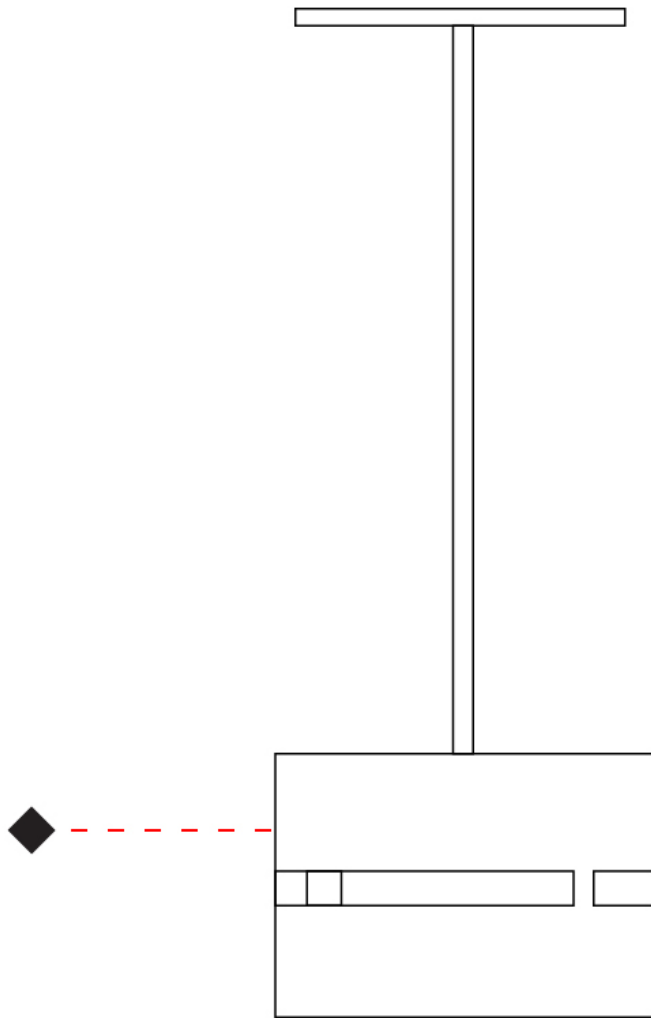

LUZ OCULTA METAL SUSPENSION

D51033-

PROJECT _____

TYPE _____

SPECIFIER _____

QUANTITY _____

DATE _____

D