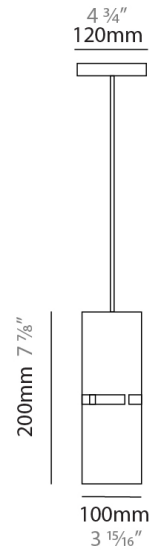

LUZ OCULTA METAL SUSPENSION

D51034-

base number   Finish
Options

1. To build a product code in our configurator select the specify button on the base model # product page
2. To build a manual product code on this datasheet choose from the options listed below in blue font and add the suffix to the base model #

GENERAL

Series: Luz Oculta _____
Subseries: Luz Oculta Metal _____
Brand: Fambuena _____
Division: Design _____
Mounting Type: Suspension _____
Mounting Location: Ceiling _____
Subcategory: Pendant _____

PHYSICAL

Shape: Rectangle _____
Diameter (mm): 100 _____
Diameter (in): $3 \frac{15}{16}$ _____
Height (mm): 200 _____
Height (in): $7 \frac{7}{8}$ _____
Light Distribution: Direct / Indirect _____
Fixture Finish: [BRA](#) / [BRZ](#) / [ABR](#) _____
Fixture Material: Metal _____
Cable Details: Cable length 2000mm / 79" _____

ELECTRICAL

Number of Lamps: 1 _____
Lamp Type: LED Retrofit _____
Lamp Shape: T4 _____
Bulb Included: Bulb Not Included _____
Max. Wattage Per Lamp (W): 5 _____
Lamp Base: G9 _____
Input Voltage (V): 120 _____

RATINGS AND CERTIFICATIONS

Certified By: Certified for North American Standards _____
IP rating: IP20 _____