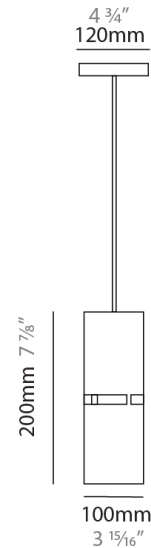

LUZ OCULTA METAL SUSPENSION

D51034-

base number   Finish
Options

1. To build a product code in our configurator select the specify button on the base model # product page
2. To build a manual product code on this datasheet choose from the options listed below in blue font and add the suffix to the base model #

GENERAL

Series: Luz Oculta _____
Subseries: Luz Oculta Metal _____
Partner: Fambuena _____
Division: Design _____
Installation: Suspension _____
Product Type: Pendant _____
Mounting Location: Ceiling _____
Light Distribution: Direct / Indirect _____

PHYSICAL

Shape: Rectangle _____
Diameter (mm): 100 _____
Diameter (in): 3 ¹⁵/₁₆ _____
Height (mm): 200 _____
Height (in): 7 ⁷/₈ _____
Fixture Finish: [BRA / BRZ / ABR](#) _____
Fixture Material: Metal _____
Cable Details: Cable length 2000mm / 79" _____

ELECTRICAL

Number of Lamps: 1 _____
Lamp Type: LED Retrofit _____
Lamp Shape: T4 _____
Bulb Included: Bulb Not Included _____
Max. Wattage Per Lamp (W): 5 _____
Lamp Base: G9 _____
Input Voltage (V): 120 _____

RATINGS AND CERTIFICATIONS

Certified By: Certified for North American Standards _____
IP rating: IP20 _____