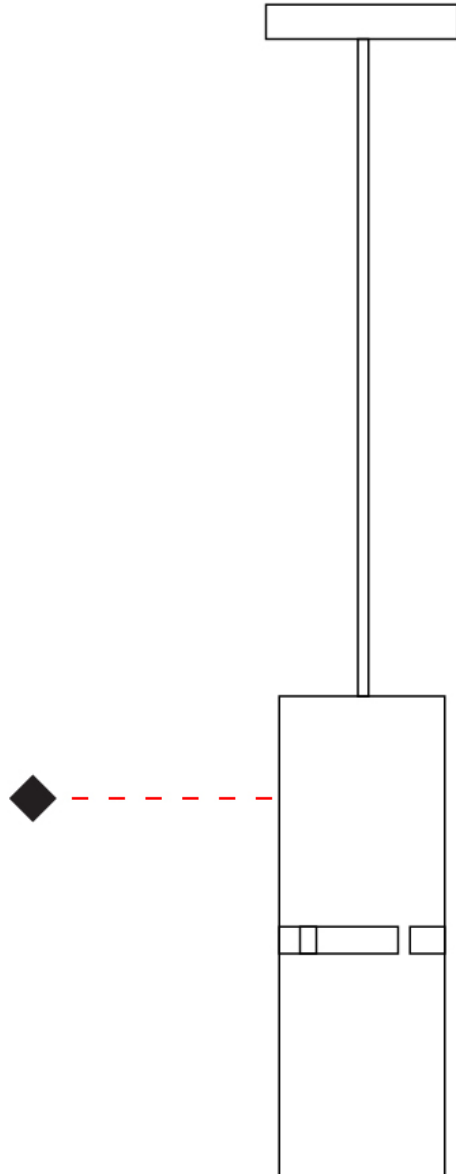

LUZ OCULTA METAL SUSPENSION

D51034-

PROJECT

TYPE

SPECIFIER

QUANTITY

DATE