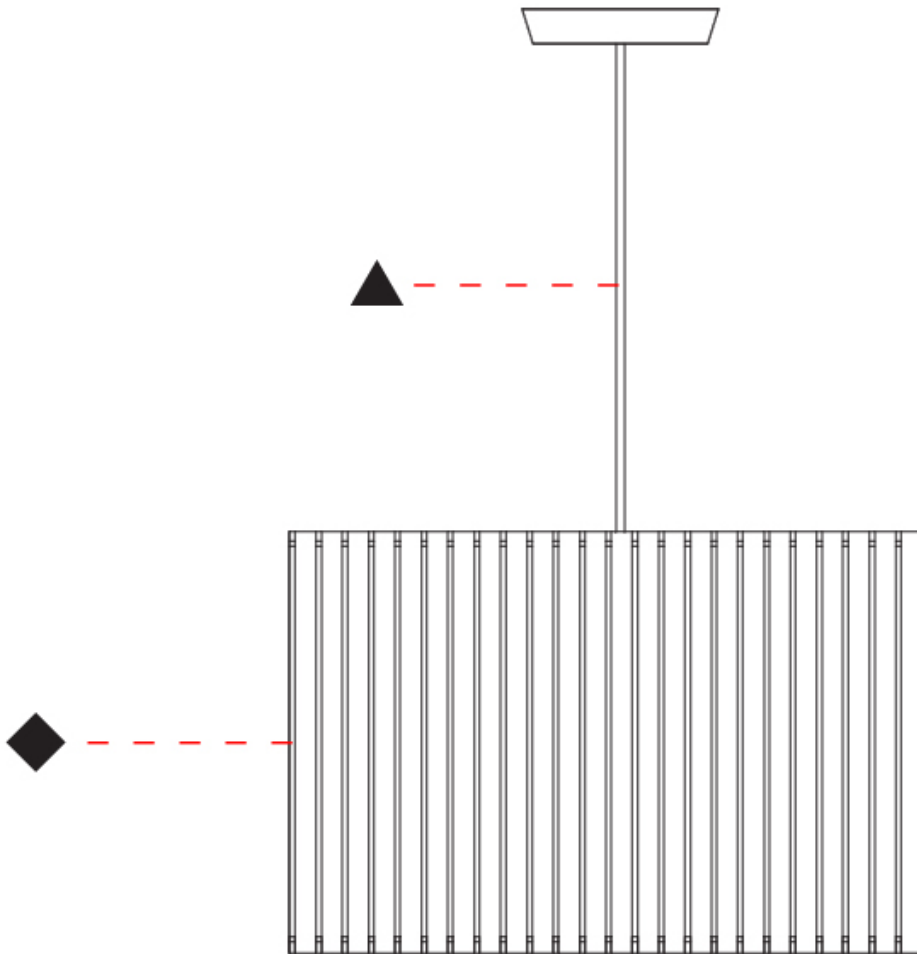

LUZ OCULTA WOOD SUSPENSION

D51037-

PROJECT _____

TYPE _____

SPECIFIER _____

QUANTITY _____

DATE _____

D