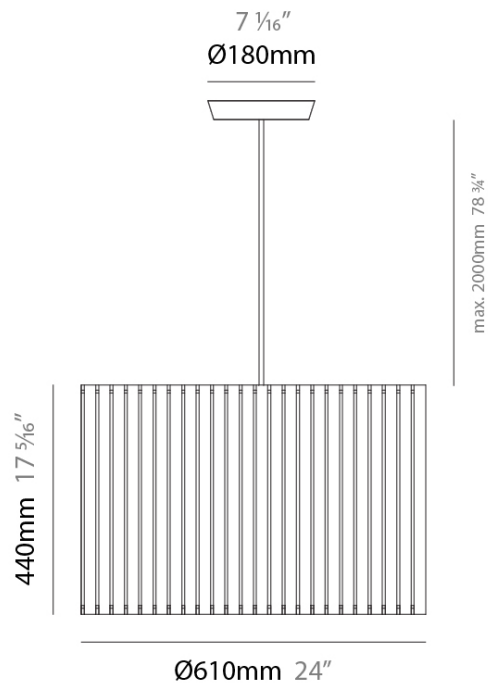

LUZ OCULTA WOOD SUSPENSION

D51037- _____ - _____

base number   Finish Options   Finish Options

1. To build a product code in our configurator select the specify button on the base model # product page
2. To build a manual product code on this datasheet choose from the options listed below in blue font and add the suffix to the base model #

GENERAL

Series: Luz Oculta
Subseries: Luz Oculta Wood
Brand: Fambuena
Division: Design
Mounting Type: Suspension
Mounting Location: Ceiling
Subcategory: Pendant

PHYSICAL

Shape: Rectangle
Diameter (mm): 610
Diameter (in): 24
Height (mm): 440
Height (in): 17 ⁵/₁₆
Light Distribution: Direct / Indirect
Fixture Finish: [DOW / NAT](#)
Holder Finish: [BRA / BRZ](#)
Fixture Material: Metal / Wood
Cable Details: Cable length 2000mm / 79"

ELECTRICAL

Number of Lamps: 1
Lamp Type: LED Retrofit
Lamp Shape: A19
Bulb Included: Bulb Not Included
Max. Wattage Per Lamp (W): 12
Lamp Base: E26
Input Voltage (V): 120
Upon Request: 277Vac / GU24

RATINGS AND CERTIFICATIONS

Certified By: Certified for North American Standards
IP rating: IP20