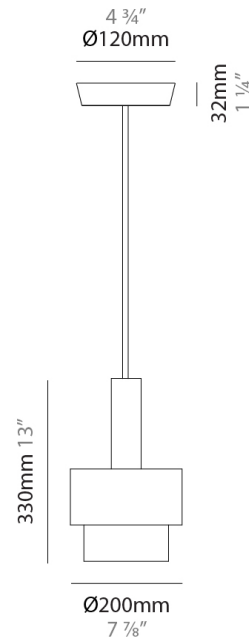

REFLECTIONS SUSPENSION

D51046-

base number   Finish
Options

1. To build a product code in our configurator select the specify button on the base model # product page
2. To build a manual product code on this datasheet choose from the options listed below in blue font and add the suffix to the base model #

GENERAL

Series: Reflections
Partner: Fambuena
Division: Design
Installation: Suspension
Product Type: Pendant
Mounting Location: Ceiling

PHYSICAL

Shape: Abstract
Diameter (mm): 200
Diameter (in): 7 7/8
Height (mm): 330
Height (in): 13
Fixture Finish: [BRA](#) / [PWT](#) / [WHI](#)
Fixture Material: Brass and Natural Ash Wood
Primary Material: Wood
Cable Details: Cable length 2000mm / 79"

ELECTRICAL

Lamp Type: LED
Total Output Wattage (W): 17
Dimming: Non-Dimmable
Driver Included: Yes
Driver Location: Integrated
Driver Type: Constant Current - 120Vac
Driver Class: Class 2
Input Voltage (V): 120 - 277
Constant Current (MA): 500
Upon Request: 0-10Vdc dimming / Phase dimming / Non-dimming 120/277Vac

LED

Number of LEDs: 1
Color Temperature (°K): 2700
Nominal Lumen (lm): 1550
CRI: >80 CRI
Lamp Life (hrs): 50000

RATINGS AND CERTIFICATIONS

Certified By: Certified for North American Standards
IP rating: IP20

PROJECT	_____
TYPE	_____
SPECIFIER	_____
QUANTITY	_____
DATE	_____