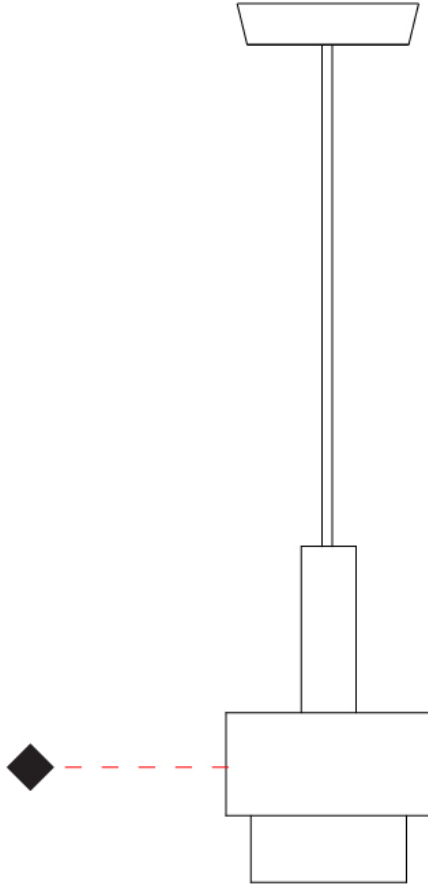

REFLECTIONS SUSPENSION

D51046-

PROJECT _____

TYPE _____

SPECIFIER _____

QUANTITY _____

DATE _____

D