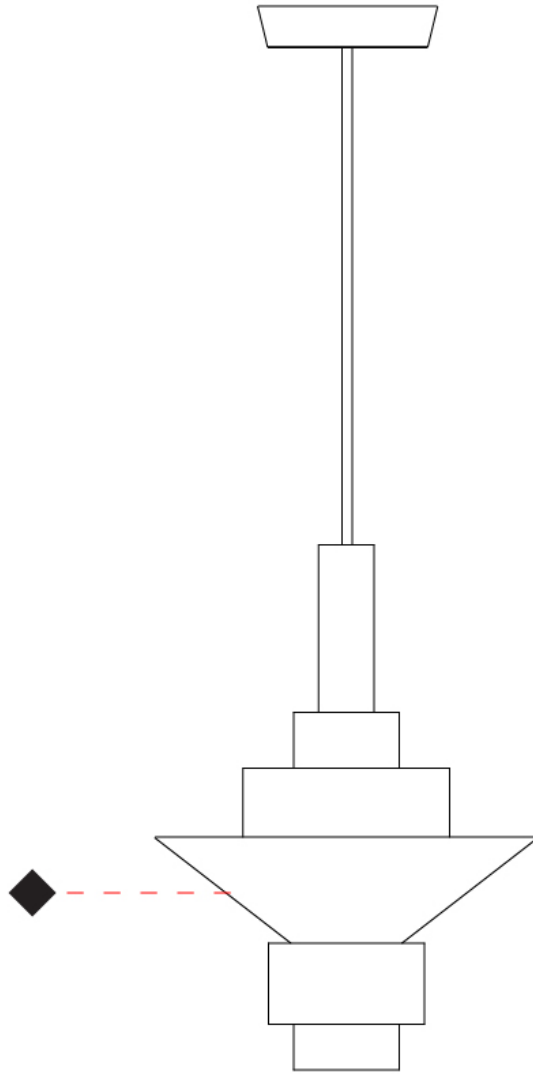

REFLECTIONS SUSPENSION

D51049-

PROJECT _____

TYPE _____

SPECIFIER _____

QUANTITY _____

DATE _____

D