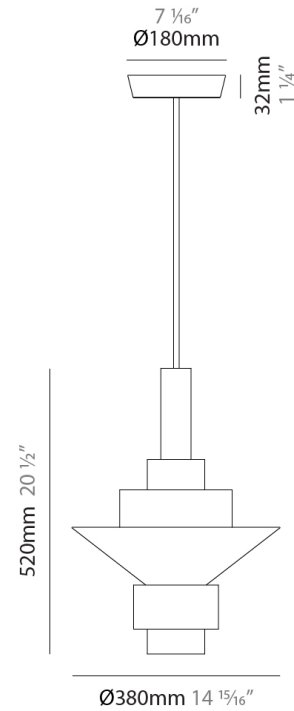

REFLECTIONS SUSPENSION

D51049-

base number   Finish
Options

1. To build a product code in our configurator select the specify button on the base model # product page
2. To build a manual product code on this datasheet choose from the options listed below in blue font and add the suffix to the base model #

GENERAL

Series: Reflections
Brand: Fambuena
Division: Design
Mounting Type: Suspension
Mounting Location: Ceiling
Subcategory: Pendant

PHYSICAL

Shape: Abstract
Diameter (mm): 380
Diameter (in): 14 ¹⁵/₁₆
Height (mm): 520
Height (in): 20 ¹/₂
Light Distribution: Direct
Fixture Finish: BRA / PWT / WHI
Fixture Material: Brass and Natural Ash Wood
Cable Details: Cable length 2000mm / 79"

ELECTRICAL

Lamp Type: LED
Total Output Wattage (W): 34
Dimming: Non-Dimmable
Driver Included: Yes
Driver Location: Integrated
Driver Type: Constant Current - 120Vac
Driver Class: Class 2
Input Voltage (V): 120 - 277
Constant Current (MA): 500
Upon Request: 0-10Vdc dimming / Phase dimming 120Vac / Non-dimming 120/277Vac

LED

Number of LEDs: 2
Color Temperature (°K): 2700
Nominal Lumen (lm): 3100
CRI: >80 CRI
Lamp Life (hrs): 50000

RATINGS AND CERTIFICATIONS

Certified By: Certified for North American Standards
IP rating: IP20

PROJECT	_____
TYPE	_____
SPECIFIER	_____
QUANTITY	_____
DATE	_____