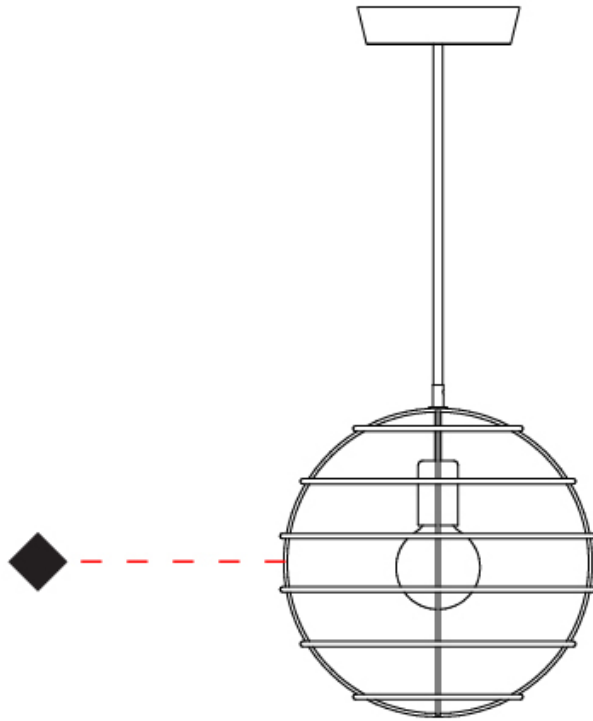

SPHERE SUSPENSION

D51057-

PROJECT	_____
TYPE	_____
SPECIFIER	_____
QUANTITY	_____
DATE	_____

D