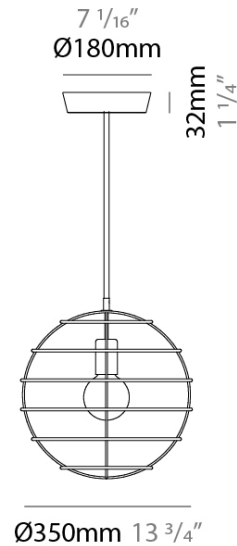

SPHERE SUSPENSION

D51057-

base number   Finish
Options

1. To build a product code in our configurator select the specify button on the base model # product page
2. To build a manual product code on this datasheet choose from the options listed below in blue font and add the suffix to the base model #

GENERAL

Series: Sphere
Partner: Fambuena
Division: Design
Installation: Suspension
Product Type: Pendant
Mounting Location: Ceiling

PHYSICAL

Shape: Round
Diameter (mm): 350
Diameter (in): 13 3/4
Height (mm): 350
Height (in): 13 3/4
Fixture Finish: [BRA / BRZ / PWT](#)
Fixture Material: Metal
Cable Details: Cable length 2000mm / 79"

ELECTRICAL

Number of Lamps: 1
Lamp Type: LED Retrofit
Lamp Shape: G30
Bulb Included: Bulb Not Included
Max. Wattage Per Lamp (W): 6
Lamp Base: E26
Input Voltage (V): 120
Upon Request: 277Vac / GU24

RATINGS AND CERTIFICATIONS

Certified By: Certified for North American Standards
IP rating: IP20

PROJECT	_____
TYPE	_____
SPECIFIER	_____
QUANTITY	_____
DATE	_____