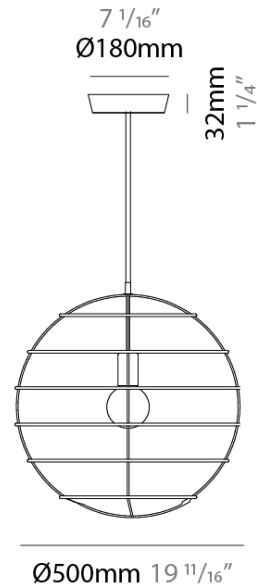

SPHERE SUSPENSION

D51058-

base number   Finish
Options

1. To build a product code in our configurator select the specify button on the base model # product page
2. To build a manual product code on this datasheet choose from the options listed below in blue font and add the suffix to the base model #

GENERAL

Series: Sphere
Partner: Fambuena
Division: Design
Installation: Suspension
Product Type: Pendant
Mounting Location: Ceiling

PHYSICAL

Shape: Round
Diameter (mm): 500
Diameter (in): 19 ¹¹/₁₆
Height (mm): 500
Height (in): 19 ¹¹/₁₆
Fixture Finish: [BRA / BRZ / PWT](#)
Fixture Material: Metal
Cable Details: Cable length 2000mm / 79"

ELECTRICAL

Number of Lamps: 1
Lamp Type: LED Retrofit
Lamp Shape: G30
Bulb Included: Bulb Not Included
Max. Wattage Per Lamp (W): 6
Lamp Base: E26
Input Voltage (V): 120
Upon Request: 277Vac / GU24

RATINGS AND CERTIFICATIONS

Certified By: Certified for North American Standards
IP rating: IP20

PROJECT	_____
TYPE	_____
SPECIFIER	_____
QUANTITY	_____
DATE	_____