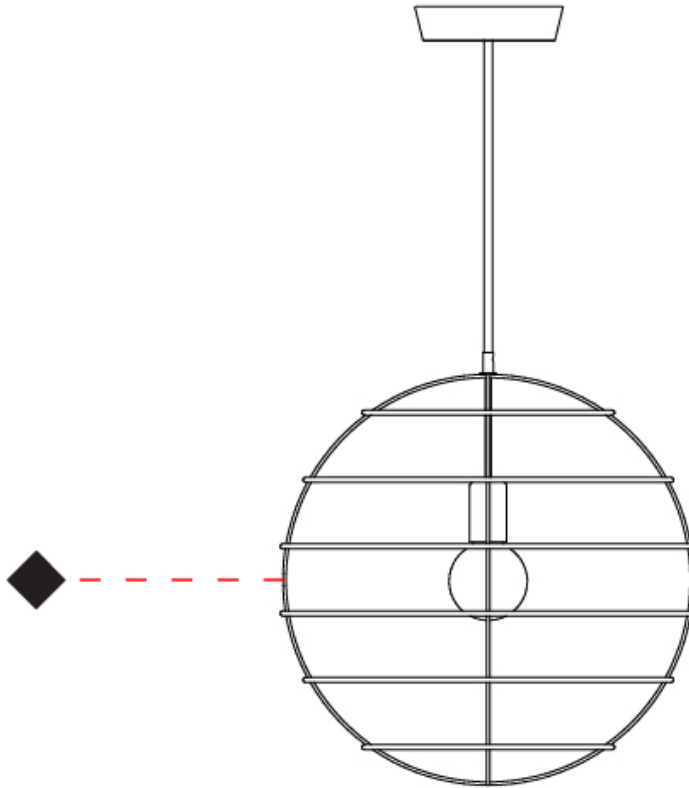

SPHERE SUSPENSION

D51058-

PROJECT _____

TYPE _____

SPECIFIER _____

QUANTITY _____

DATE _____