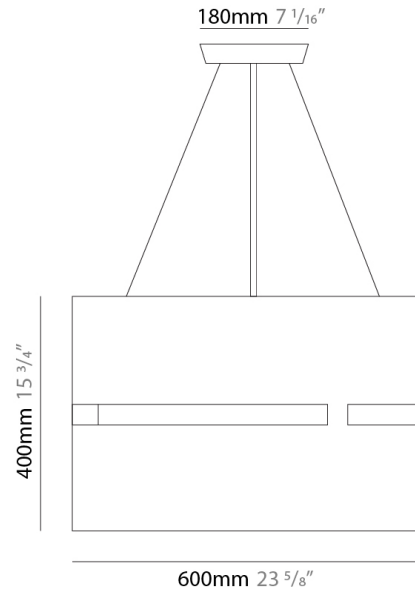

LUZ OCULTA METAL SUSPENSION

D51063-

base number   Finish
Options

1. To build a product code in our configurator select the specify button on the base model # product page
2. To build a manual product code on this datasheet choose from the options listed below in blue font and add the suffix to the base model #

GENERAL

Series: Luz Oculta _____
Subseries: Luz Oculta Metal _____
Partner: Fambuena _____
Division: Design _____
Installation: Suspension _____
Product Type: Pendant _____
Mounting Location: Ceiling _____
Light Distribution: Direct / Indirect _____

PHYSICAL

Shape: Rectangle _____
Diameter (mm): 600 _____
Diameter (in): 23 5/8 _____
Height (mm): 400 _____
Height (in): 15 3/4 _____
Fixture Finish: [BRA](#) / [BRZ](#) / [ABR](#) _____
Fixture Material: Metal _____
Cable Details: Cable length 2000mm / 79" _____

ELECTRICAL

Number of Lamps: 1 _____
Lamp Type: LED Retrofit _____
Lamp Shape: A19 _____
Bulb Included: Bulb Not Included _____
Max. Wattage Per Lamp (W): 15 _____
Lamp Base: E26 _____
Input Voltage (V): 120 _____
Upon Request: 277Vac / GU24 _____

RATINGS AND CERTIFICATIONS

Certified By: Certified for North American Standards _____
IP rating: IP20 _____