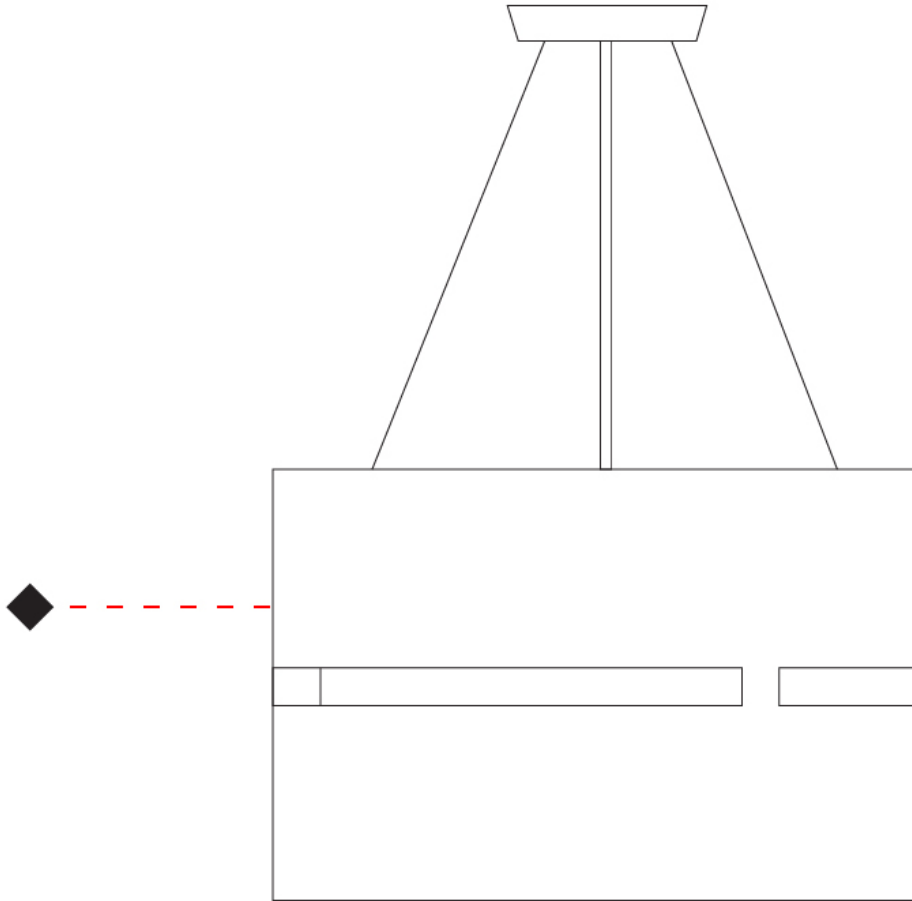

LUZ OCULTA METAL SUSPENSION

D51063-

PROJECT _____

TYPE _____

SPECIFIER _____

QUANTITY _____

DATE _____

D