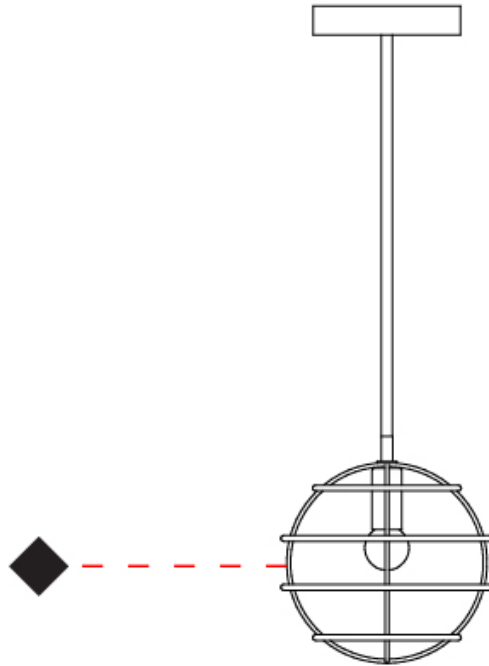

SPHERE SUSPENSION

D51064-

PROJECT

TYPE

SPECIFIER

QUANTITY

DATE

D