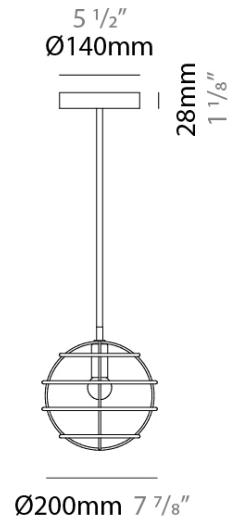

SPHERE SUSPENSION

D51064-

base number   Finish
Options

1. To build a product code in our configurator select the specify button on the base model # product page
2. To build a manual product code on this datasheet choose from the options listed below in blue font and add the suffix to the base model #

GENERAL

Series: Sphere
Partner: Fambuena
Division: Design
Installation: Suspension
Product Type: Pendant
Mounting Location: Ceiling

PHYSICAL

Shape: Round
Diameter (mm): 200
Diameter (in): 7 7/8
Height (mm): 200
Height (in): 7 7/8
Fixture Finish: [BRA / BRZ / PWT](#)
Fixture Material: Metal
Cable Details: Cable length 2000mm / 79"

ELECTRICAL

Number of Lamps: 1
Lamp Type: LED Retrofit
Lamp Shape: G16.5
Bulb Included: Bulb Not Included
Max. Wattage Per Lamp (W): 4
Lamp Base: E12
Input Voltage (V): 120

RATINGS AND CERTIFICATIONS

Certified By: Certified for North American Standards
IP rating: IP20

PROJECT	_____
TYPE	_____
SPECIFIER	_____
QUANTITY	_____
DATE	_____