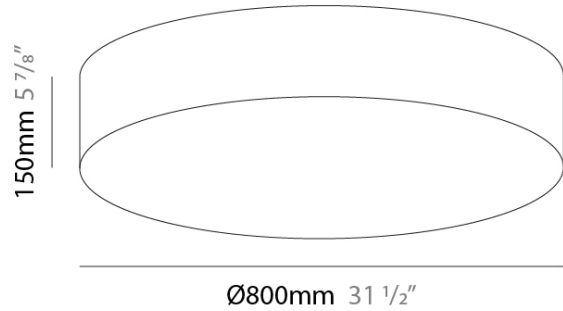

MIRYA SURFACE

D52000-

base number   Finish
Options

1. To build a product code in our configurator select the specify button on the base model # product page
2. To build a manual product code on this datasheet choose from the options listed below in blue font and add the suffix to the base model #

GENERAL

Series: Mirya
Partner: Fambuena
Division: Design
Installation: Surface
Product Type: Ceiling Surface
Mounting Location: Ceiling
Light Distribution: Direct

PHYSICAL

Shape: Cylinder
Diameter (mm): 800
Diameter (in): 31 1/2
Height (mm): 150
Height (in): 5 7/8
Weight (kg): 4.75
Weight (lbs): 10.47
Diffuser: Opal Satined PMMA Diffuser
Fixture Finish: WHI / BLK / CHA / OWH / SIL / RED
Fixture Material: Cotton / Metal
Primary Material: Fabric

ELECTRICAL

Number of Lamps: 4
Lamp Type: LED Retrofit
Lamp Shape: A19
Bulb Included: Bulb Not Included
Total Output Wattage (W): 52
Max. Wattage Per Lamp (W): 13
Lamp Base: E26
Input Voltage (V): 120
Upon Request: 277Vac / GU24

RATINGS AND CERTIFICATIONS

Certified By: Certified for North American Standards
IP rating: IP20

PROJECT	_____
TYPE	_____
SPECIFIER	_____
QUANTITY	_____
DATE	_____