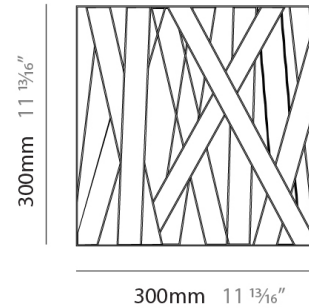

#### PHYSICAL

Shape: Square                       
Length (mm): 300                       
Length (in): 11 <sup>13</sup>/<sub>16</sub>                       
Height (mm): 300                       
Depth (mm): 140                       
Height (in): 11 <sup>13</sup>/<sub>16</sub>                       
Depth (in): 5 <sup>1</sup>/<sub>2</sub>                       
Fixture Finish: [WHI / BLK / RED / CHA / TAU / TUR / GDF](#)                       
Fixture Material: Ribbon / Aluminum                       
Primary Material: Fabric                     