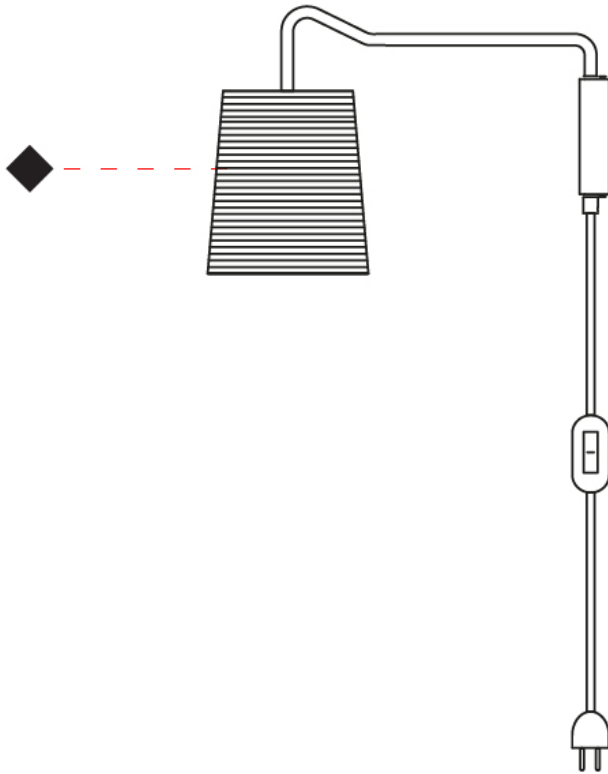

#### PHYSICAL

Shape: Cylinder  
 Diameter (mm): 150  
 Diameter (in): 5 7/8  
 Height (mm): 260  
 Height (in): 10 1/4  
 Extension (mm): 400  
 Extension (in): 15 3/4  
 Light Distribution: Direct  
 Diffuser: Rope Shade  
 Fixture Finish: [BEI / WHI](#)  
 Fixture Material: Fabric Cord  
 Cable Details: Cable length 2000mm / 79"

## TALI SURFACE

D53009-

PROJECT \_\_\_\_\_

TYPE \_\_\_\_\_

SPECIFIER \_\_\_\_\_

QUANTITY \_\_\_\_\_

DATE \_\_\_\_\_

PROJECT