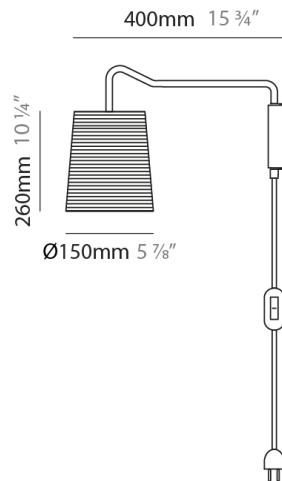

TALI SURFACE

D53009-

base number   Finish
Options

1. To build a product code in our configurator select the specify button on the base model # product page
2. To build a manual product code on this datasheet choose from the options listed below in blue font and add the suffix to the base model #

GENERAL

Series: Tali
Brand: Fambuena
Division: Design
Mounting Type: Surface
Mounting Location: Wall
Subcategory: Ambient

PHYSICAL

Shape: Cylinder
Diameter (mm): 150
Diameter (in): 5 7/8
Height (mm): 260
Height (in): 10 1/4
Extension (mm): 400
Extension (in): 15 3/4
Light Distribution: Direct
Diffuser: Rope Shade
Fixture Finish: [BEI / WHI](#)
Fixture Material: Fabric Cord
Cable Details: Cable length 2000mm / 79"

ELECTRICAL

Number of Lamps: 1
Lamp Type: LED Retrofit
Lamp Shape: A19
Bulb Included: Bulb Not Included
Max. Wattage Per Lamp (W): 5
Lamp Base: E26
Input Voltage (V): 120
Upon Request: 277Vac / GU24

RATINGS AND CERTIFICATIONS

Certified By: Certified for North American Standards
IP rating: IP20

PROJECT
TYPE
SPECIFIER
QUANTITY
DATE