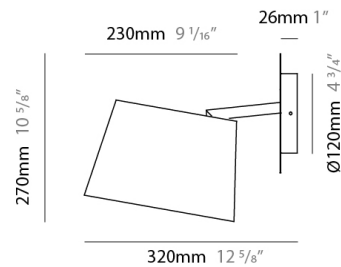

EXCENTRICA SURFACE

D53011-

base number   Finish
Options

1. To build a product code in our configurator select the specify button on the base model # product page
2. To build a manual product code on this datasheet choose from the options listed below in blue font and add the suffix to the base model #

GENERAL

Series: Excentrica
Partner: Fambuena
Division: Design
Installation: Surface
Product Type: Wall Surface
Mounting Location: Wall
Light Distribution: Direct

PHYSICAL

Shape: Cylinder
Diameter (mm): 230
Diameter (in): 9 1/16
Height (mm): 270
Height (in): 10 5/8
Extension (mm): 320
Extension (in): 12 5/8
Diffuser: Cotton Shade
Fixture Finish: WHI / BLK / BRA / PWT
Fixture Material: Metal

ELECTRICAL

Number of Lamps: 1
Lamp Type: LED Retrofit
Lamp Shape: B10
Bulb Included: Bulb Not Included
Max. Wattage Per Lamp (W): 4
Lamp Base: E12
Input Voltage (V): 120

RATINGS AND CERTIFICATIONS

Certified By: Certified for North American Standards
IP rating: IP20

PROJECT
TYPE
SPECIFIER
QUANTITY
DATE