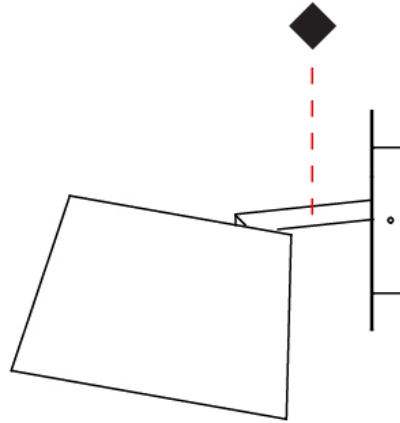

D53011-

PROJECT _____

TYPE _____

SPECIFIER _____

QUANTITY _____

DATE _____

D