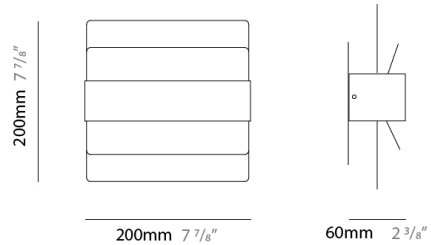

WINGS SURFACE

D53021-

base number   Finish
Options

1. To build a product code in our configurator select the specify button on the base model # product page
2. To build a manual product code on this datasheet choose from the options listed below in blue font and add the suffix to the base model #

GENERAL

Series: Wings _____
Brand: Fambuena _____
Division: Design _____
Mounting Type: Surface _____
Mounting Location: Wall _____
Subcategory: Ambient _____

PHYSICAL

Shape: Square _____
Length (mm): 200 _____
Length (in): 7 7/8 _____
Width (mm): 200 _____
Width (in): 7 7/8 _____
Depth (mm): 60 _____
Depth (in): 2 3/8 _____
Light Distribution: Indirect _____
Fixture Finish: [WHI](#) / [BRA](#) / [BRZ](#) / [PWT](#) _____
Fixture Material: Metal _____

ELECTRICAL

Lamp Type: LED _____
Total Output Wattage (W): 6 _____
Dimming: Non-Dimmable _____
Driver Included: Yes _____
Driver Location: Integrated _____
Driver Type: Constant Current - 120Vac _____
Driver Class: Class 2 _____
Input Voltage (V): 120 _____
Constant Current (MA): 700 _____
Upon Request: Remote: Phase dimming 120Vac only / Non-dimming 120/277Vac _____

LED

Color Temperature (°K): 3000 _____
Nominal Lumen (lm): 610 _____
CRI: >80 CRI _____
Lamp Life (hrs): 50000 _____

RATINGS AND CERTIFICATIONS

Certified By: Certified for North American Standards _____
IP rating: IP20 _____