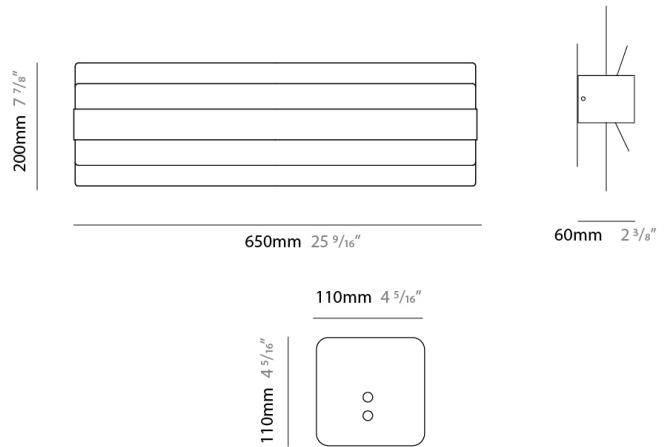

PROJECT	_____
TYPE	_____
SPECIFIER	_____
QUANTITY	_____
DATE	_____

WINGS SURFACE

D53022-

base number   Finish
Options

1. To build a product code in our configurator select the specify button on the base model # product page
2. To build a manual product code on this datasheet choose from the options listed below in blue font and add the suffix to the base model #

GENERAL

Series: Wings _____
Partner: Fambuena _____
Division: Design _____
Installation: Surface _____
Product Type: Wall Surface _____
Mounting Location: Wall _____
Light Distribution: Wall Effect _____

PHYSICAL

Shape: Rectangle _____
Length (mm): 650 _____
Length (in): 25 ⁹/₁₆ _____
Width (mm): 200 _____
Width (in): 7 ⁷/₈ _____
Depth (mm): 60 _____
Depth (in): 2 ³/₈ _____
Fixture Finish: [WHI](#) / [BRA](#) / [BRZ](#) / [PWT](#) _____
Fixture Material: Metal _____

ELECTRICAL

Lamp Type: LED _____
Input Wattage (W): 19.4 _____
Dimming: Electronic Low Voltage Dimming _____
Input Voltage (V): 120Vac Direct Line _____

LED

Color Temperature (°K): 2700 _____
Nominal Lumen (lm): 1473 _____
CRI: >90 CRI _____
Lamp Life (hrs): 50000 _____

RATINGS AND CERTIFICATIONS

Certified By: Certified for North American Standards _____
IP rating: IP20 _____

j-Box Cover Plate include