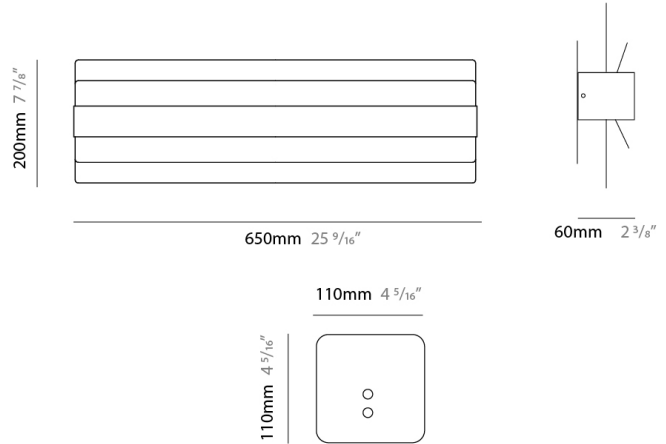

PROJECT	_____
TYPE	_____
SPECIFIER	_____
QUANTITY	_____
DATE	_____

WINGS SURFACE

D53022-

base number   Finish
Options

1. To build a product code in our configurator select the specify button on the base model # product page
2. To build a manual product code on this datasheet choose from the options listed below in blue font and add the suffix to the base model #

GENERAL

Series: Wings _____
Partner: Fambuena _____
Division: Design _____
Installation: Surface _____
Product Type: Wall Surface _____
Mounting Location: Wall _____
Light Distribution: Wall Effect _____

PHYSICAL

Shape: Rectangle _____
Length (mm): 650 _____
Length (in): 25 9/16 _____
Width (mm): 200 _____
Width (in): 7 7/8 _____
Depth (mm): 60 _____
Depth (in): 2 3/8 _____
Fixture Finish: [WHI / BRA / BRZ / PWT](#) _____
Fixture Material: Metal _____

ELECTRICAL

Lamp Type: LED _____
Input Wattage (W): 19.4 _____
Dimming: Electronic Low Voltage Dimming _____
Input Voltage (V): 120Vac Direct Line _____

LED

Color Temperature (°K): 2700 _____
Nominal Lumen (lm): 1473 _____
CRI: >90 CRI _____
Lamp Life (hrs): 50000 _____

RATINGS AND CERTIFICATIONS

Certified By: Certified for North American Standards _____
IP rating: IP20 _____

j-Box Cover Plate include