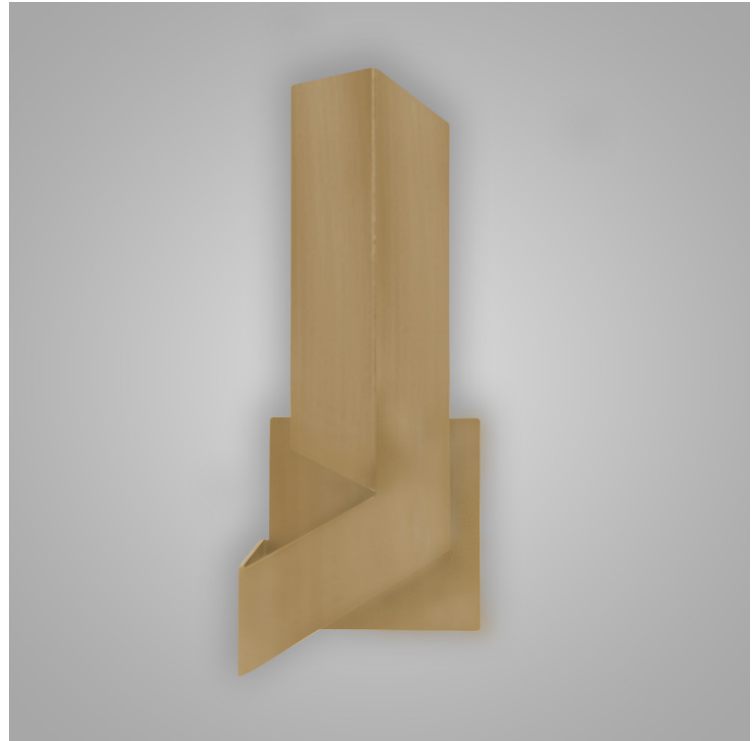

PLIE SURFACE

D53025-

base number   Finish
Options

1. To build a product code in our configurator select the specify button on the base model # product page
2. To build a manual product code on this datasheet choose from the options listed below in blue font and add the suffix to the base model #

GENERAL

Series: Plie _____
Partner: Fambuena _____
Division: Design _____
Installation: Surface _____
Product Type: Wall Surface _____
Mounting Location: Wall _____
Light Distribution: Indirect _____

PHYSICAL

Shape: Abstract _____
Width (mm): 180 _____
Width (in): 7 ¹/₁₆ _____
Height (mm): 300 _____
Height (in): 11 ¹³/₁₆ _____
Extension (mm): 125 _____
Extension (in): 4 ¹⁵/₁₆ _____
[Fixture Finish: WHI / BLK / BRA / PWT / BRZ](#)
Fixture Material: Metal _____

ELECTRICAL

Lamp Type: LED _____
Total Output Wattage (W): 6 _____
Dimming: Non-Dimmable _____
Driver Included: Yes _____
Driver Location: Integrated _____
Driver Type: Constant Current - 120Vac _____
Driver Class: Class 2 _____
Input Voltage (V): 120 - 277 _____
Constant Current (MA): 700 _____
Upon Request: Remote: Phase dimming 120Vac / Non-dimming 120/277Vac _____

LED

Color Temperature (°K): 3000 _____
Nominal Lumen (lm): 480 _____
CRI: >85 CRI _____
Lamp Life (hrs): 50000 _____

RATINGS AND CERTIFICATIONS

Certified By: Certified for North American Standards _____
IP rating: IP20 _____