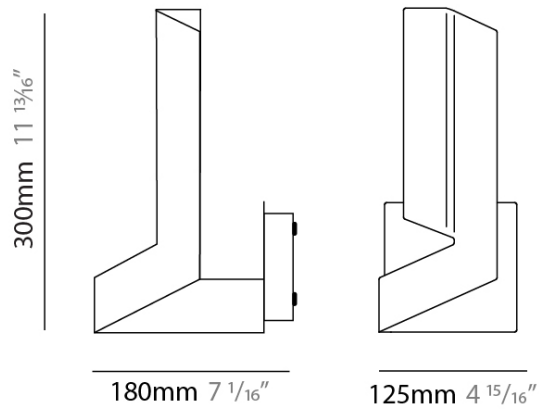

PLIE SURFACE

D53025-

base number   Finish
Options

1. To build a product code in our configurator select the specify button on the base model # product page
2. To build a manual product code on this datasheet choose from the options listed below in blue font and add the suffix to the base model #

GENERAL

Series: Plie _____
Partner: Fambuena _____
Division: Design _____
Installation: Surface _____
Product Type: Wall Surface _____
Mounting Location: Wall _____
Light Distribution: Indirect _____

PHYSICAL

Shape: Abstract _____
Width (mm): 180 _____
Width (in): 7 ¹/₁₆ _____
Height (mm): 300 _____
Height (in): 11 ¹³/₁₆ _____
Extension (mm): 125 _____
Extension (in): 4 ¹⁵/₁₆ _____
[Fixture Finish: WHI / BLK / BRA / PWT / BRZ](#)
Fixture Material: Metal _____

ELECTRICAL

Lamp Type: LED _____
Total Output Wattage (W): 6 _____
Dimming: Non-Dimmable _____
Driver Included: Yes _____
Driver Location: Integrated _____
Driver Type: Constant Current - 120Vac _____
Driver Class: Class 2 _____
Input Voltage (V): 120 - 277 _____
Constant Current (MA): 700 _____
Upon Request: Remote: Phase dimming 120Vac / Non-dimming 120/277Vac _____

LED

Color Temperature (°K): 3000 _____
Nominal Lumen (lm): 480 _____
CRI: >85 CRI _____
Lamp Life (hrs): 50000 _____

RATINGS AND CERTIFICATIONS

Certified By: Certified for North American Standards _____
IP rating: IP20 _____