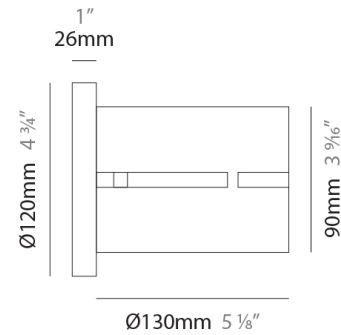

LUZ OCULTA METAL SURFACE

D53027-

base number   Finish
Options

1. To build a product code in our configurator select the specify button on the base model # product page
2. To build a manual product code on this datasheet choose from the options listed below in blue font and add the suffix to the base model #

GENERAL

Series: Luz Oculta
Subseries: Luz Oculta Metal
Partner: Fambuena
Division: Design
Installation: Surface
Product Type: Wall Surface
Mounting Location: Wall
Light Distribution: Wall Effect

PHYSICAL

Shape: Cylinder
Diameter (mm): 130
Diameter (in): 5 1/8
Height (mm): 120
Depth (mm): 156
Height (in): 4 3/4
Depth (in): 6 1/8
[Fixture Finish: BRA / BRZ / ABR](#)
Fixture Material: Metal

ELECTRICAL

Number of Lamps: 1
Lamp Type: LED Retrofit
Lamp Shape: T4
Bulb Included: Bulb Not Included
Max. Wattage Per Lamp (W): 5
Lamp Base: G9
Input Voltage (V): 120

RATINGS AND CERTIFICATIONS

Certified By: Certified for North American Standards
IP rating: IP20