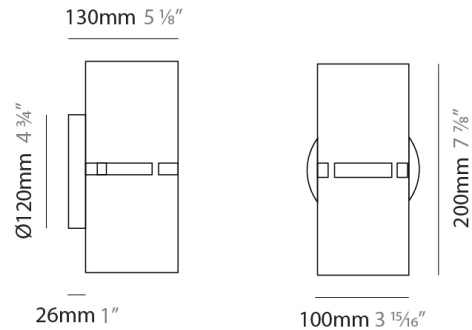

LUZ OCULTA METAL SURFACE

D53028-

base number   Finish
Options

PROJECT	_____
TYPE	_____
SPECIFIER	_____
QUANTITY	_____
DATE	_____

1. To build a product code in our configurator select the specify button on the base model # product page
2. To build a manual product code on this datasheet choose from the options listed below in blue font and add the suffix to the base model #

GENERAL

Series: Luz Oculta
Subseries: Luz Oculta Metal
Partner: Fambuena
Division: Design
Installation: Surface
Product Type: Wall Surface
Mounting Location: Wall
Light Distribution: Wall Effect

PHYSICAL

Shape: Cylinder
Diameter (mm): 100
Diameter (in): 3 ¹⁵/₁₆
Height (mm): 200
Height (in): 7 ⁷/₈
Extension (mm): 120
Extension (in): 4 ³/₄
[Fixture Finish: BRA / BRZ / ABR](#)
Fixture Material: Metal

ELECTRICAL

Number of Lamps: 1
Lamp Type: LED Retrofit
Lamp Shape: T4
Bulb Included: Bulb Not Included
Max. Wattage Per Lamp (W): 5
Lamp Base: G9
Input Voltage (V): 120

RATINGS AND CERTIFICATIONS

Certified By: Certified for North American Standards
IP rating: IP20