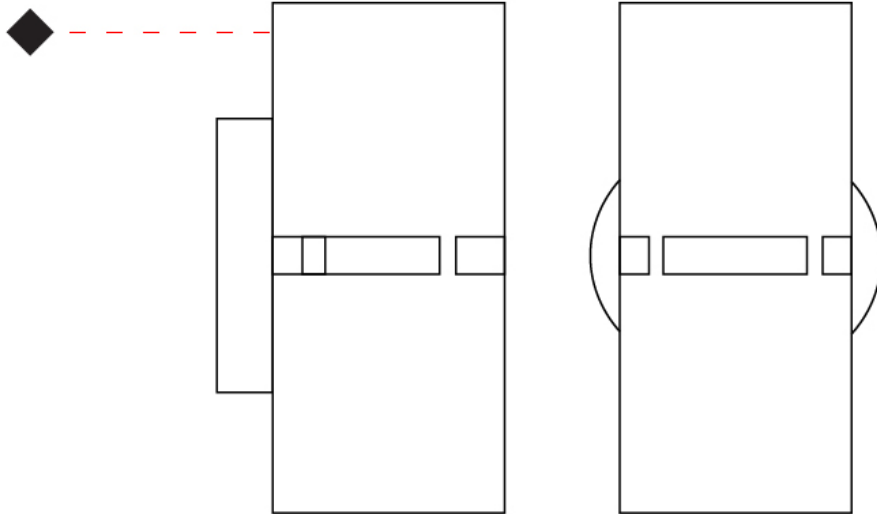

LUZ OCULTA METAL SURFACE

D53028-

PROJECT _____

TYPE _____

SPECIFIER _____

QUANTITY _____

DATE _____

D