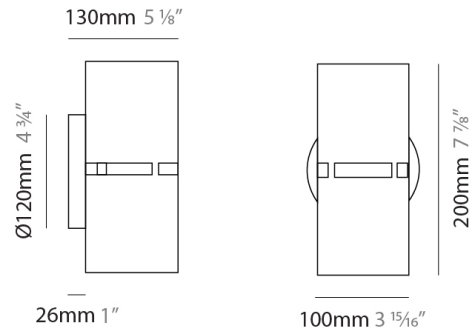

LUZ OCULTA METAL SURFACE

D53028-

base number _____ Finish
Options _____

1. To build a product code in our configurator select the specify button on the base model # product page
2. To build a manual product code on this datasheet choose from the options listed below in blue font and add the suffix to the base model #

GENERAL

Series: Luz Oculta _____
Subseries: Luz Oculta Metal _____
Partner: Fambuena _____
Division: Design _____
Installation: Surface _____
Product Type: Wall Surface _____
Mounting Location: Wall _____
Light Distribution: Wall Effect _____

PHYSICAL

Shape: Cylinder _____
Diameter (mm): 100 _____
Diameter (in): 3 ¹⁵/₁₆ _____
Height (mm): 200 _____
Height (in): 7 ⁷/₈ _____
Extension (mm): 120 _____
Extension (in): 4 ³/₄ _____
[Fixture Finish: BRA / BRZ / ABR](#) _____
Fixture Material: Metal _____

ELECTRICAL

Number of Lamps: 1 _____
Lamp Type: LED Retrofit _____
Lamp Shape: T4 _____
Bulb Included: Bulb Not Included _____
Max. Wattage Per Lamp (W): 5 _____
Lamp Base: G9 _____
Input Voltage (V): 120 _____

RATINGS AND CERTIFICATIONS

Certified By: Certified for North American Standards _____
IP rating: IP20 _____