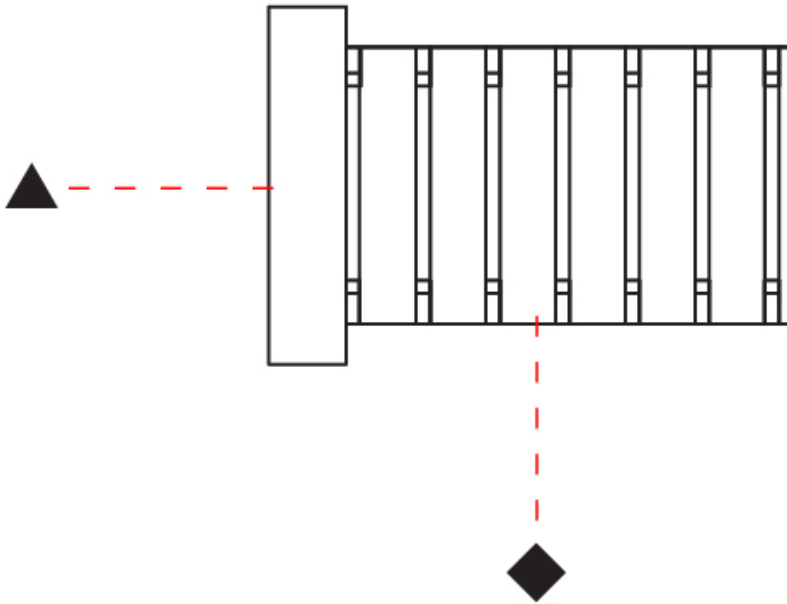

D53031-

PROJECT

TYPE

SPECIFIER

QUANTITY

DATE

D