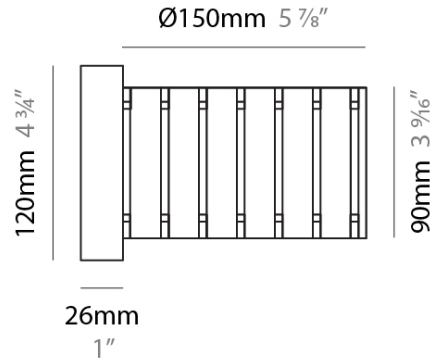

PROJECT	
TYPE	
SPECIFIER	
QUANTITY	
DATE	

LUZ OCULTA WOOD SURFACE

D53031- -

base number	Finish Options	Finish Options

1. To build a product code in our configurator select the specify button on the base model # product page
2. To build a manual product code on this datasheet choose from the options listed below in blue font and add the suffix to the base model #

GENERAL

Series: Luz Oculta
Subseries: Luz Oculta Wood
Brand: Fambuena
Division: Design
Mounting Type: Surface
Mounting Location: Wall
Subcategory: Ambient

PHYSICAL

Shape: Cylinder
Diameter (mm): 150
Diameter (in): 5 7/8
Height (mm): 90
Height (in): 3 9/16
Light Distribution: Direct / Indirect
Fixture Finish: DOW / NAT
Holder Finish: BRA / BRZ
Fixture Material: Metal / Wood

ELECTRICAL

Number of Lamps: 1
Lamp Type: LED Retrofit
Lamp Shape: T4
Bulb Included: Bulb Not Included
Max. Wattage Per Lamp (W): 3
Lamp Base: G9
Input Voltage (V): 120

RATINGS AND CERTIFICATIONS

Certified By: Certified for North American Standards
IP rating: IP20