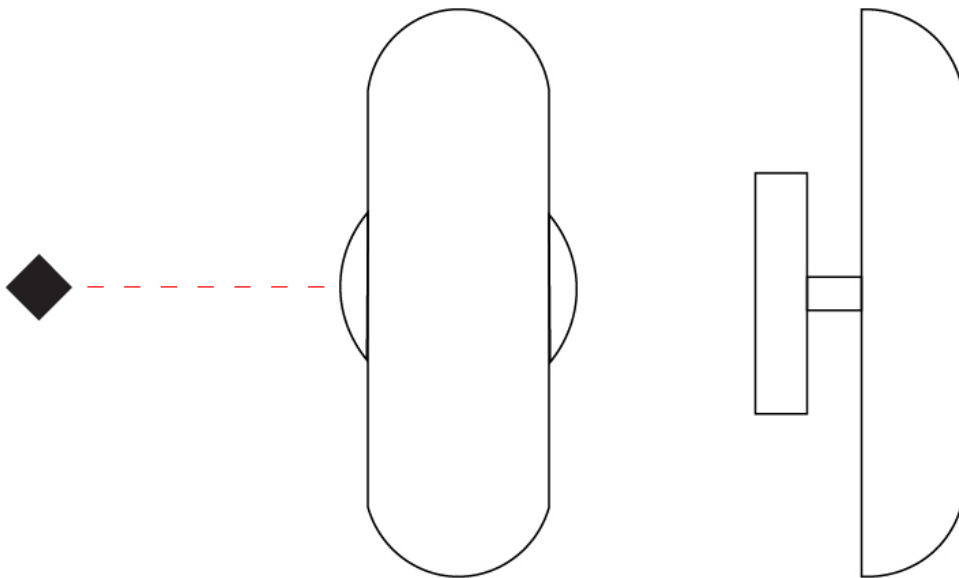

BOOK SURFACE

D53033-

PROJECT	_____
TYPE	_____
SPECIFIER	_____
QUANTITY	_____
DATE	_____

D