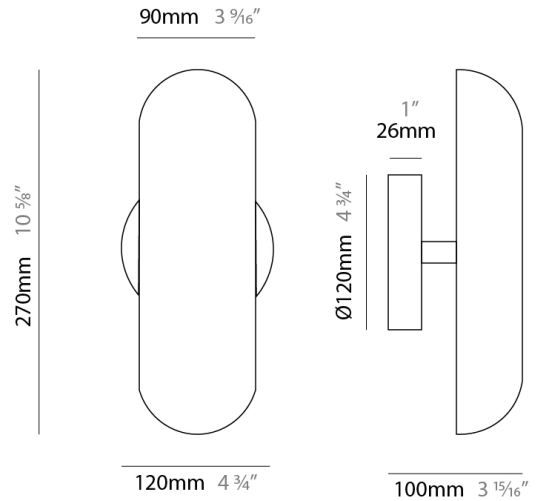

BOOK SURFACE

D53033-

base number   Finish
Options

1. To build a product code in our configurator select the specify button on the base model # product page
2. To build a manual product code on this datasheet choose from the options listed below in blue font and add the suffix to the base model #

GENERAL

Series: Book
Partner: Fambuena
Division: Design
Installation: Surface
Product Type: Wall Surface
Mounting Location: Wall
Light Distribution: Indirect

PHYSICAL

Shape: Oval
Length (mm): 270
Length (in): 10 ⁵/₈
Width (mm): 90
Width (in): 3 ⁹/₁₆
Depth (mm): 100
Depth (in): 3 ¹⁵/₁₆
Extension (mm): 100
Extension (in): 3 ¹⁵/₁₆
Fixture Finish: BRA / PWT
Fixture Material: Metal

ELECTRICAL

Number of Lamps: 2
Lamp Type: LED Retrofit
Lamp Shape: T4
Bulb Included: Bulb Not Included
Total Output Wattage (W): 6
Max. Wattage Per Lamp (W): 3
Lamp Base: G9
Input Voltage (V): 120

RATINGS AND CERTIFICATIONS

Certified By: Certified for North American Standards
IP rating: IP20

PROJECT	_____
TYPE	_____
SPECIFIER	_____
QUANTITY	_____
DATE	_____