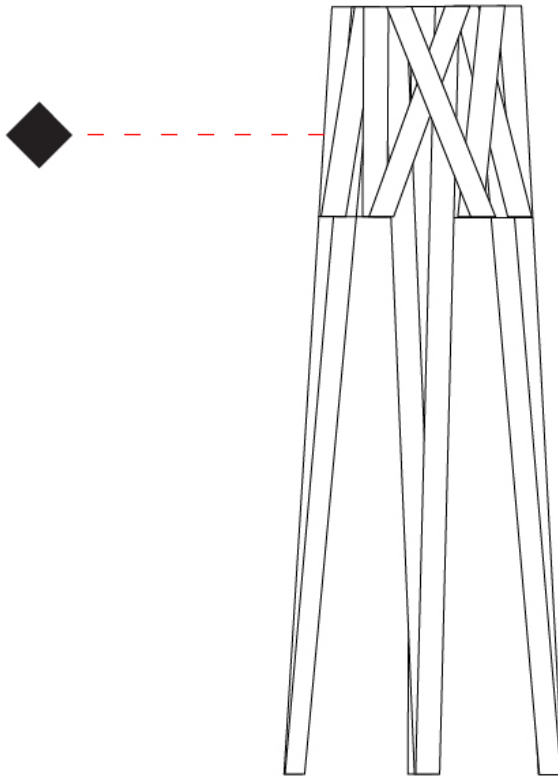

DRESS PORTABLE

D54002-

PROJECT

TYPE

SPECIFIER

QUANTITY

DATE

D