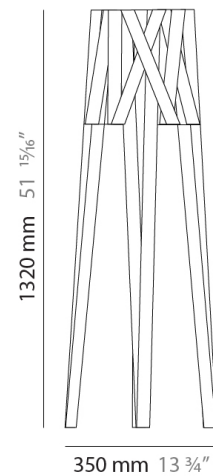

DRESS PORTABLE

D54002-

base number   Finish
Options

1. To build a product code in our configurator select the specify button on the base model # product page
2. To build a manual product code on this datasheet choose from the options listed below in blue font and add the suffix to the base model #

GENERAL

Series: Dress
Partner: Fambuena
Division: Design
Installation: Portable
Product Type: Floor
Mounting Location: Floor
Light Distribution: Direct

PHYSICAL

Shape: Cylinder
Diameter (mm): 350
Diameter (in): 13 3/4
Height (mm): 1320
Height (in): 51 15/16
Fixture Finish: WHI / BLK / RED / CHA / TAU / TUR / GDF
Fixture Material: Ribbon / Aluminum
Primary Material: Fabric

ELECTRICAL

Number of Lamps: 1
Lamp Type: LED Retrofit
Lamp Shape: A19
Bulb Included: Bulb Not Included
Max. Wattage Per Lamp (W): 12
Lamp Base: E26
Input Voltage (V): 120
Upon Request: 277Vac / GU24

RATINGS AND CERTIFICATIONS

Certified By: Certified for North American Standards
IP rating: IP20

PROJECT
TYPE
SPECIFIER
QUANTITY
DATE