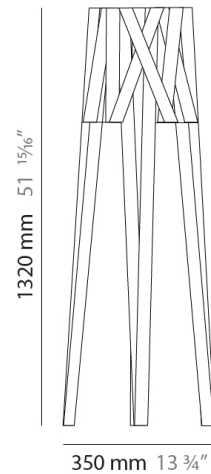

DRESS PORTABLE

D54002-

base number   Finish
Options

1. To build a product code in our configurator select the specify button on the base model # product page
2. To build a manual product code on this datasheet choose from the options listed below in blue font and add the suffix to the base model #

GENERAL

Series: Dress
Brand: Fambuena
Division: Design
Mounting Type: Portable
Mounting Location: Floor
Subcategory: Floor

PHYSICAL

Shape: Cylinder
Diameter (mm): 350
Diameter (in): 13 3/4
Height (mm): 1320
Height (in): 51 15/16
Light Distribution: Direct
Fixture Finish: WHI / BLK / RED / CHA / TAU / TUR / GDF
Fixture Material: Metal / Satin Ribbon

ELECTRICAL

Number of Lamps: 1
Lamp Type: LED Retrofit
Lamp Shape: A19
Bulb Included: Bulb Not Included
Max. Wattage Per Lamp (W): 12
Lamp Base: E26
Input Voltage (V): 120
Upon Request: 277Vac / GU24

RATINGS AND CERTIFICATIONS

Certified By: Certified for North American Standards
IP rating: IP20

PROJECT
TYPE
SPECIFIER
QUANTITY
DATE