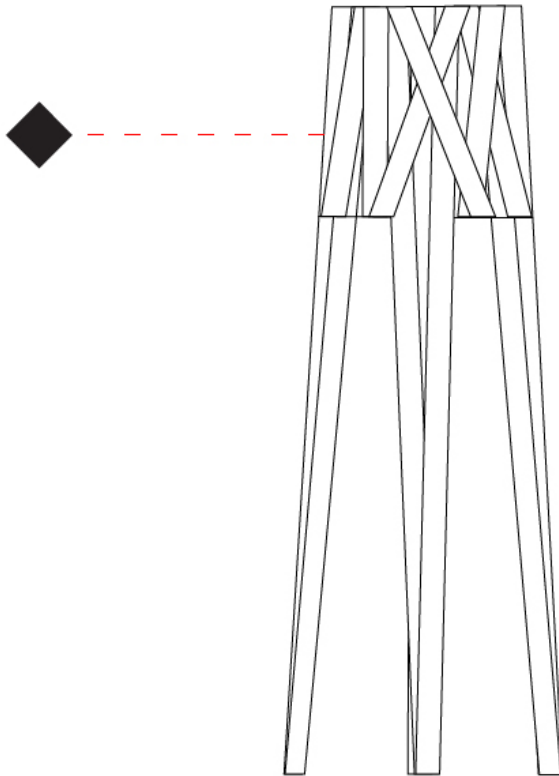

D54002-

PROJECT

TYPE

SPECIFIER

QUANTITY

DATE

D